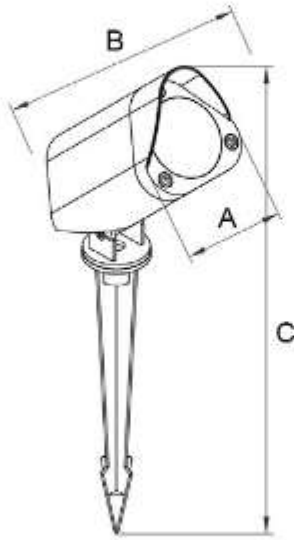

Material Diffuse : Glass Body : Aluminum

IP65

FL-346-FB23-0114

Body color : Black / Dark Gray / Sliver Gray

- Sliver Gray
- Dark Gray
- Black

Lamp Type : LED , GU10/MR16
CCT : 2700K-6000K
Voltage : AC110-265V
CRI : 80-90

- **FL-346-FB23-0114:** A Ø72 B135 C290 mm. Power: 10W LM: 800 PF: 0.6

Material Diffuse : Glass Body : Aluminum

IP65

FL-346-FB23-0601

Body color : Black / Dark Gray / Sliver Gray

- Sliver Gray
- Dark Gray
- Black

Lamp Type : LED , GU10/MR16
CCT : 2700K-6000K
Voltage : AC110-265V
CRI : 80-90