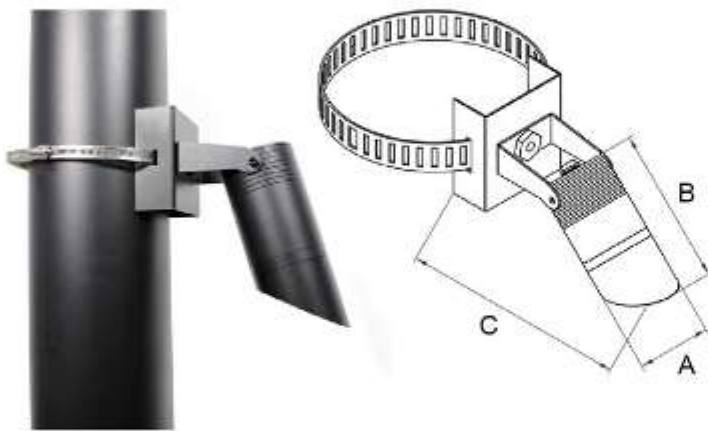

- **FL-346-FB23-011050:** A Ø50 B125 C122 mm. Power: 5W LM: 400 PF: 0.6
- **FL-346-FB23-011064:** A Ø64 B138 C140 mm. Power: 10W LM: 800 PF: 0.6
- **FL-346-FB23-011076:** A Ø76 B185 C152 mm. Power: 15W LM: 1200 PF: 0.6
- **FL-346-FB23-011090:** A Ø90 B168 C178 mm. Power: 20W LM: 1600 PF: 0.95
- **FL-346-FB23-0110108:** A Ø108 B220 C190 mm. Power: 30W LM: 2400 PF: 0.95
- **FL-346-FB23-011064 (GU10/MR16):** A Ø64 B138 C140 mm.