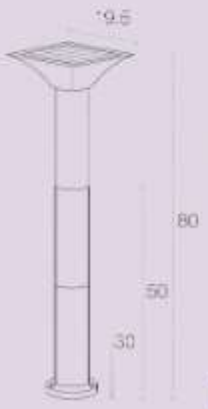

## BL-247-BCB-8016-80CM

- Material : Die-Cast Aluminium
- Solar Panel : 6V 2.5W High Efficiency Polycrystalline Silicon
- Battery : 3.7V 4000mAh
- Watt : 2W
- Color Temperature : 3000K
- Luminous Flux : 200lm
- CRI : 80
- Charging Time : 6 Hours
- Working Time : 8 Hours 100%
- IP Rating : 65
- Life Time : 30,000 hrs

## BL-247-BCB06A7W-80CM

- Material : Aluminium Alloy | PMMA
- Battery : 4.2V 6000mAh
- Watt : 7W
- Luminous Flux : 700lm
- Color Temperature : 3000K-4000K-6000K
- CRI : 80
- Charging Time : 6 Hours
- Working Time : 8 Hours 100%
- IP Rating : 65
- Life Time : 30,000 hrs

- **BL-346-BB16-076A** : AØ108 B250 C300 mm.
- **BL-346-BB16-076B** : AØ108 B550 C600 mm.
- **BL-346-BB16-076C** : AØ108 B850 C900 mm.

**Material** Diffuse : Glass Body : Aluminum **IP54**

**BL-346-BB16-077**