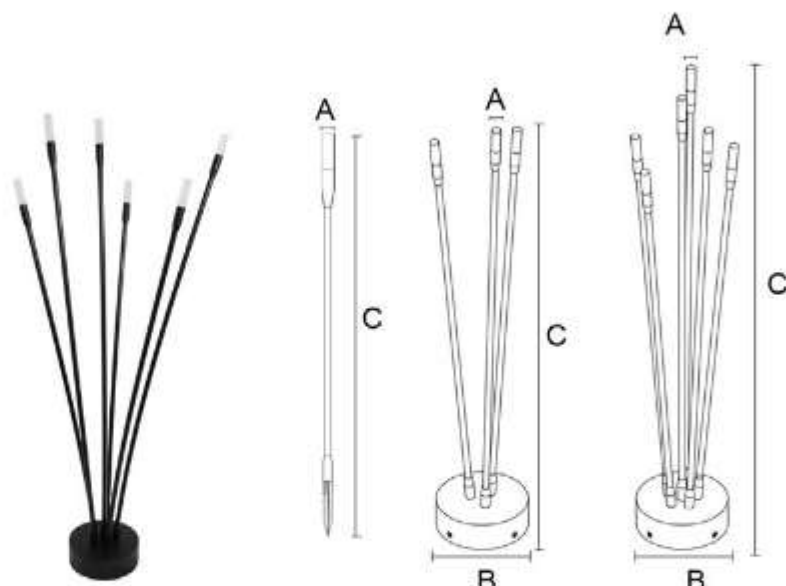

MB23-020101 MB23-020103 MB23-020106

- **BL-346-BB23-020101** : AØ18 B - C700 mm. Power : 1W LM : 80
- **BL-346-BB23-020103** : AØ18 BØ150 C700 mm. Power : 3*1W LM : 240
- **BL-346-BB23-020106** : AØ18 BØ150 C800 mm. Power : 6*1W LM : 480