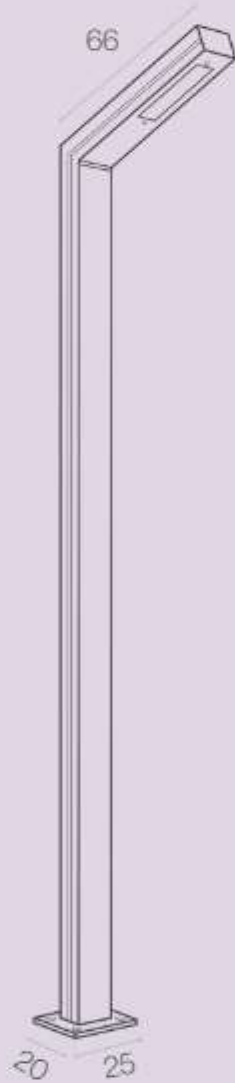

Material : Die-Cast Aluminium | Glass

IP65

LED

POLE-247-PN002C1/20W

20W 2000LM 3000K CRI80

30,000Hrs

300