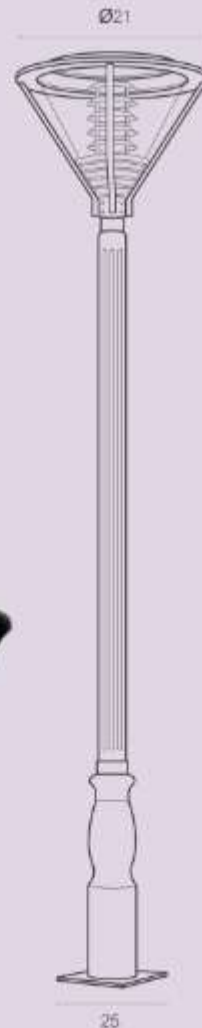

Material : Die-Cast Aluminium | Glass

IP65

LED

POLE-247-PN002C1/20W

20W 2000LM 3000K CRI80

30,000Hrs

300

305

IP44

POLE-247-P1041-3.2M

E27 x1

Ø60 x L25 x H305 cm.

25