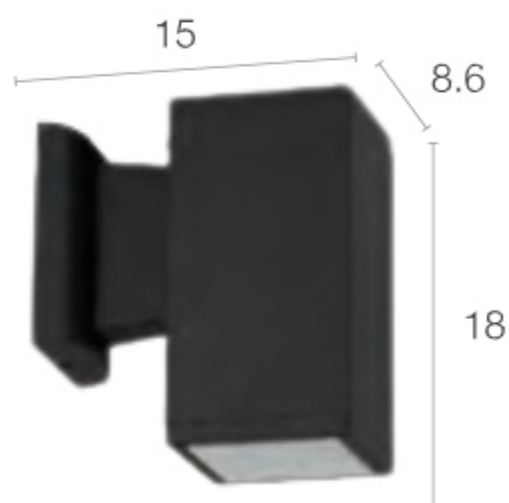

Wall Light

Material : Die-Cast Aluminium

IP54

Aluminium | Glass
E27 x 1

WA-247-10-7571-BK