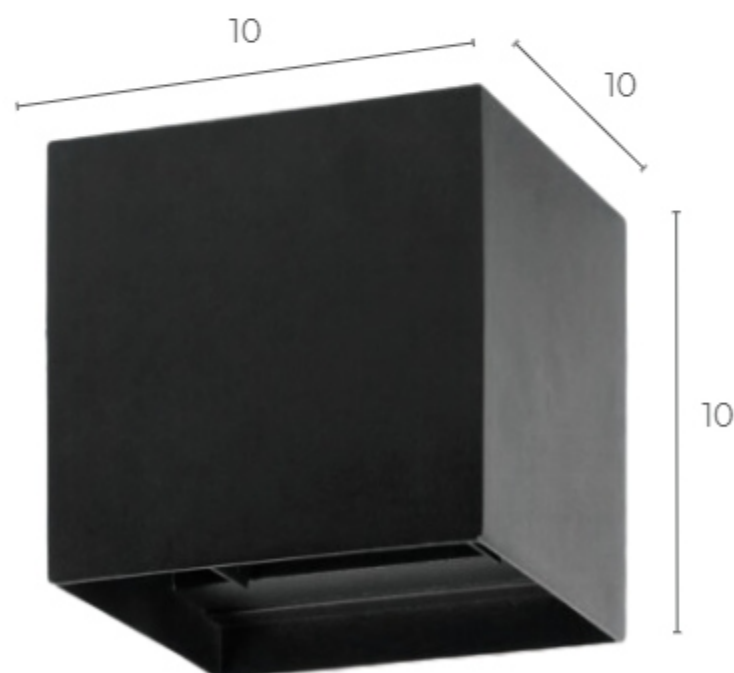

WA-247-10-1071A-BK