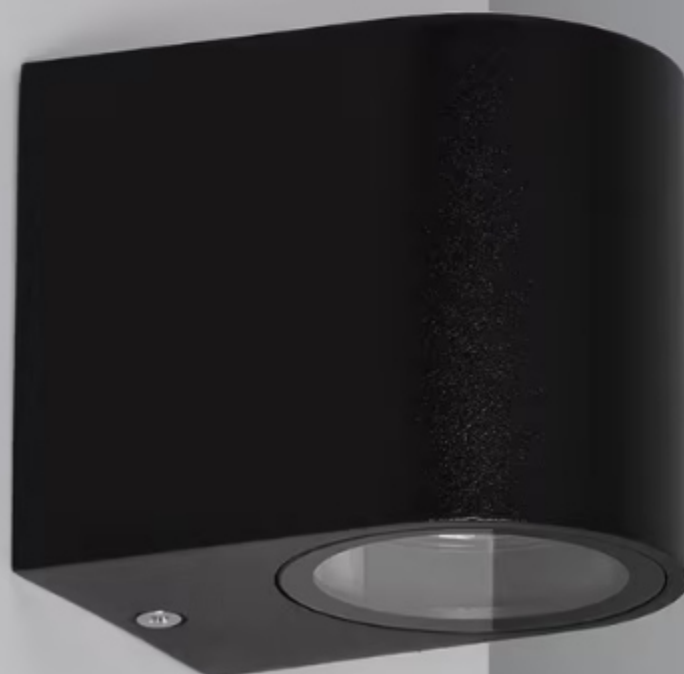

Wall Light

Material : Die-Cast Aluminium | Tempered Glass

IP54

GU10 x 2

GU10 x 1

WA-247-10-2332W-BK

WA-247-10-2331W-BK

Wall Light

Aluminium | Glass
E27 x 2

WA-247-10-7572-SL

Wall Light

Material : Die-Cast Aluminium

IP54

Aluminium | Tempered
E27 (PAR38) x 2
W15 x L21 x H40 cm.

WA-247-10-2306-BK

Die-Cast Aluminium

3W 3000K 540LM

CRI80 20000Hrs

WA-247-10-1071A-BK

Wall Light

Material : Die-Cast Aluminium | Tempered Glass

IP54

GU10 x 1

GU10 x 2

WA-247-10-2328-BK-GU10

WA-247-10-2329-BK-GU10

Wall Light

Wall Light

Material : Die-Cast Aluminium | Tempered Glass

IP54

E27x2

E27x2