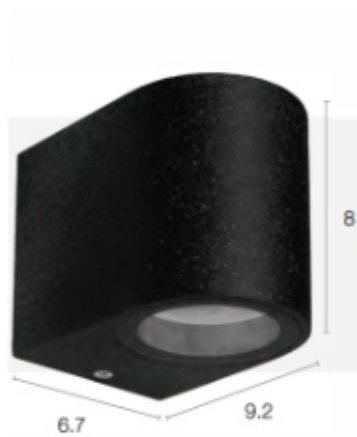

Wall Light

Material : Die-Cast Aluminium | Tempered Glass

IP54

GU10 x 2

GU10 x 1

WA-247-10-2332W-BK

WA-247-10-2331W-BK

Wall Light

Aluminium | Glass
E27 x 2

WA-247-10-7572-SL

Wall Light

Material : Die-Cast Aluminium

IP54

Aluminium | Tempered
E27 (PAR38) x 2
W15 x L21 x H40 cm.

WA-247-10-2306-BK

Die-Cast Aluminium

3W 3000K 540LM

CRI80 20000Hrs

WA-247-10-1071A-BK

Wall Light

Material : Die-Cast Aluminium | Tempered Glass

IP54

GU10 x 1

GU10 x 2