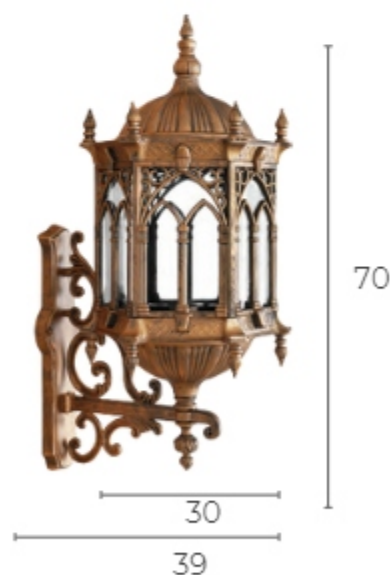

• WA-247-10-5000DT-L-AB

E27 x 1