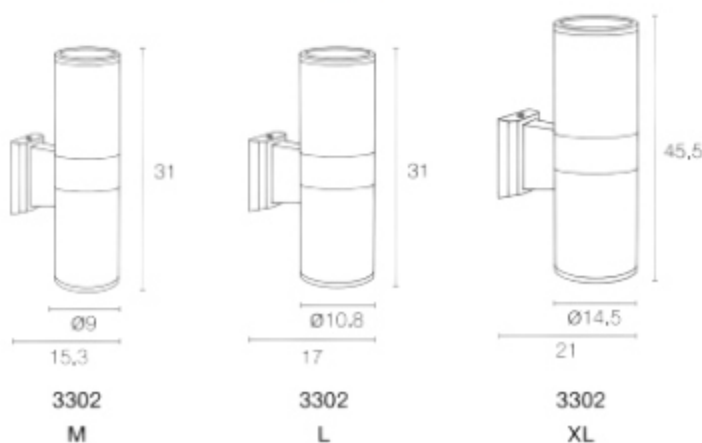

E27 (PAR38) x1

Dimension : Unit of cm.

3301
M

3301
L

3301
XL

Wall Light

Material : Die-Cast Aluminium | Tempered Glass
European Quality

IP54

WA-247-10-XL3302-SL

E27 (PAR38) x2

Dimension : Unit of cm.

Wall Light

Material : Die-Cast Aluminium | Acrylic

IP65

LED

WA-247-10-1041A-BK