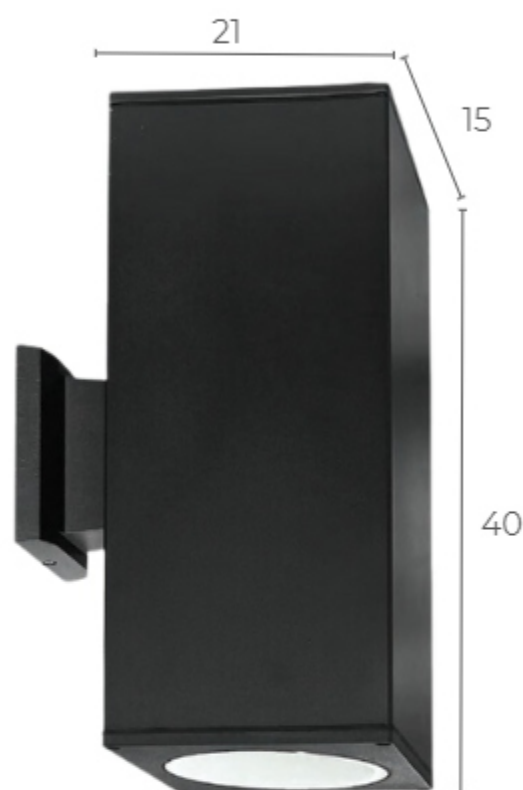

Wall Light

Material : Die-Cast Aluminium | Tempered Glass

IP54

GU10 x 2

GU10 x 1

WA-247-10-2332W-BK

WA-247-10-2331W-BK

Wall Light

Aluminium | Glass
E27 x 2

WA-247-10-7572-SL

Wall Light

Material : Die-Cast Aluminium

IP54

Aluminium | Tempered
E27 (PAR38) x 2
W15 x L21 x H40 cm.

WA-247-10-2306-BK

Die-Cast Aluminium

3W 3000K 540LM

CRI80 20000Hrs

WA-247-10-1071A-BK

Wall Light

Material : Die-Cast Aluminium | Tempered Glass

IP54

GU10 x 1

GU10 x 2

E27 x 1

WØ25 x L32 x H34 cm.

E27 x 1

WØ30 x L34 x H38.8 cm.

• WA-247-10-1826W-10 • WA-247-10-1826W-12

E27 x 1

WØ25 x L32 x H34 cm.

E27 x 1