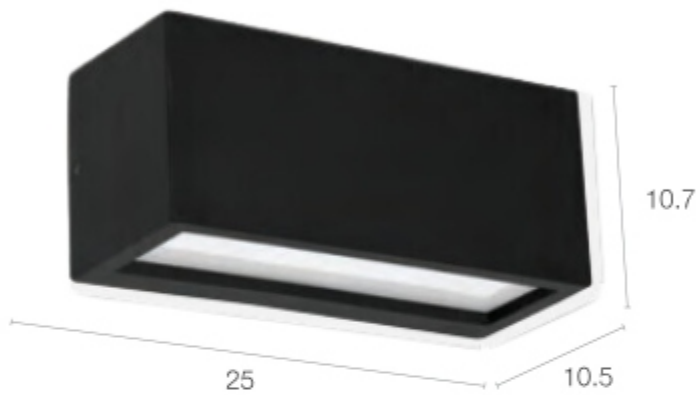

Wall Light

Material : Die-Cast Aluminium | PC **IP54**

E27x1