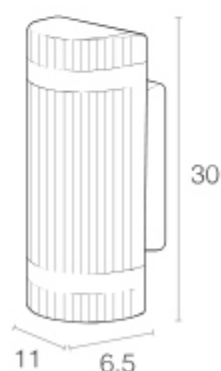

E27 x 2

WA-247-10-3202-BK