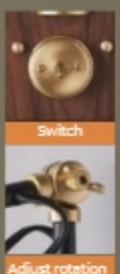

 220- 350° 50P
240V

WA-300-UNO-WL057

 copper+black+walnut

E27*1 9W 3000K CRI>85 Driver
Body metal+brass+walnut

 220- 350° 50P
240V

WA-300-UNO-WL058

brushed bronze color
black

E27*1 9W 3000K CRI>85 Driver
Body wood+metal