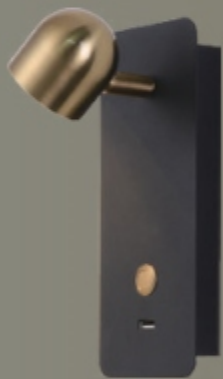

WA-300-UNO-BA-025 *New*

● sand black+bronze

COB 5W 3000K CRI>85 Driver

Body metal+aluminum

Embedded

WA-300-UNO-BA-030 *New*

● sand black+bronze

COB 5W 3000K CRI>85 Driver