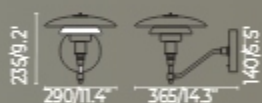

WA-300-UNO-WL008

- white + chrome
- white + black

G4*1 5W 3000K CRI>85 Driver
Body metal
lampshade glass

IP20 110- 50-
240V 60Hz