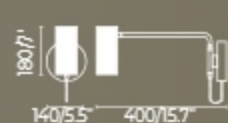

110- 340° 90°
240V

WA-300-UNO-WL006

- brushed black
- brushed bronze

E27*1 7W 3000K CRI>85 Driver
Body metal

110- 340° 90°
240V

WA-300-UNO-BA-044 New

■ glod

SMD 5W 3000K CRI>85 Driver
Body metal+aluminum