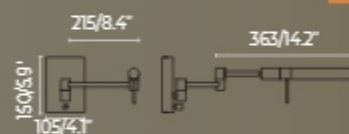

WA-300-UNO-WL099

■ black+gold
■ white+gold

E27*1 5W 3000K CRI>85 Driver
Body metal

IP20 110- 50- 350°
240V 60Hz