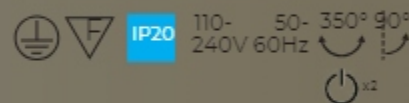

WA-300-UNO-WL070

- black
- white

SMD 25W 3000K CRI>85 Driver
Body metal
lampshade acrylic