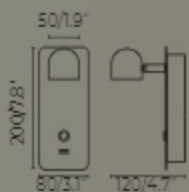

WA-300-UNO-BA-030 *New*

● sand black+bronze

COB 5W 3000K CRI>85 Driver

Body metal+aluminum