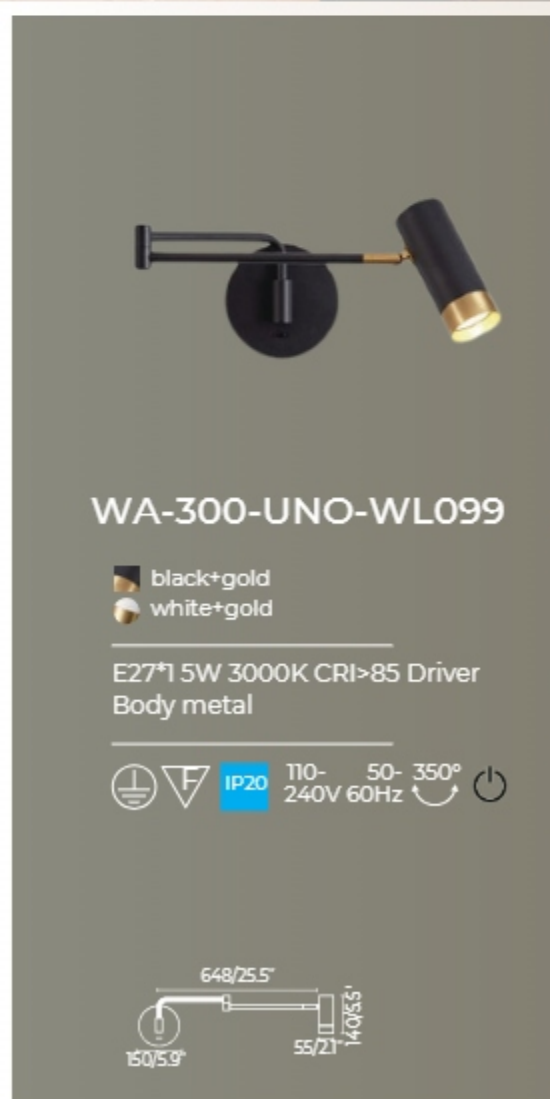

WA-300-UNO-WL099

■ black+gold
■ white+gold

E27*1 5W 3000K CRI>85 Driver
Body metal

IP20 110- 50- 350°
240V 60Hz