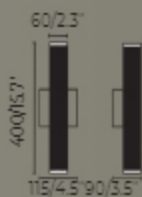

WA-300-UNO-BA-006B New

black+gold

SMD 9W 3000K CRI>85 Driver
Body steel
lampshade acrylic

IP20 110- 50-
240V 60Hz