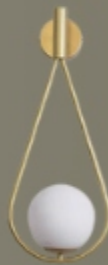

IP20 220- 50-
240V 60Hz

WA-300-UNO-WL024

■ copper color

G9+G4 6W 3000K CRI>85 Driver
Body copper/metal
lampshade glass

⚡ IP20 220- 50-
240V 60Hz

WA-300-UNO-WL052

■ gold
● black

E27*1 5W 3000K CRI>85 Driver
Body marble
lampshade glass