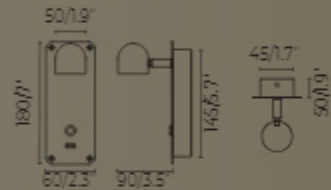

WA-300-UNO-BA-025 *New*

● sand black+bronze

COB 5W 3000K CRI>85 Driver

Body metal+aluminum

Embedded

WA-300-UNO-BA-030 *New*

● sand black+bronze

COB 5W 3000K CRI>85 Driver