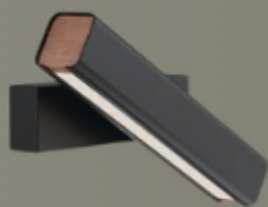

IP20 110-240V 50-60Hz 350°

WA-300-UNO-BA-002 *New*

black
white

SMD 7W 3000K CRI>85 Driver
Body metal

IP20 220-240V 50-60Hz

WA-300-UNO-WL086A

- black+gold
- white+gold

SMD 8W 3000K CRI>85 Driver
Body metal+aluminum
lampshade acrylic