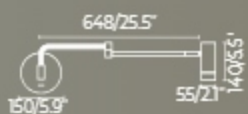

  IP20 110- 50-
240V 60Hz 

WA-300-UNO-WL099

■ black+gold
■ white+gold

E27*1 5W 3000K CRI>85 Driver
Body metal

  IP20 110- 50- 350° 
240V 60Hz

WA-300-UNO-WL098A

● gold

GU10 5W 3000K CRI>85 Driver
Body metal