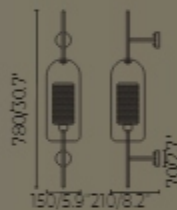

- bronzed
- silver gray

E27*1 3W 3000K CRI>85 Driver
Body metal
lampshade glass

110- 50-
240V 60Hz

WA-300-UNO-WL038

-  bronzed
-  silver gray

E27*1 3W 3000K CRI>85 Driver
Body metal
lampshade glass

 IP20 110- 50-
240V 60Hz