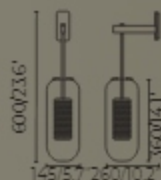

WA-300-UNO-WL038

- bronzed
- silver gray

E27*1 3W 3000K CRI>85 Driver
Body metal
lampshade glass

IP20 110- 50-
240V 60Hz

WA-300-UNO-WL039

- bronzed
- silver gray

E27*1 3W 3000K CRI>85 Driver
Body metal
lampshade glass

IP20 110- 50-
240V 60Hz

WA-300-UNO-WL040

- bronzed
- silver gray

E27*1 3W 3000K CRI>85 Driver
Body metal
lampshade glass

IP20 110- 50-
240V 60Hz