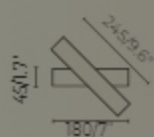

WA-300-UNO-WL086A

- black+gold
- white+gold

SMD 5W 3000K CRI>85 Driver
Body metal+aluminum
lampshade acrylic

WA-300-UNO-WL073

- black+gold
- white+gold

SMD 12W 3000K CRI>85 Driver
Body metal+aluminum
lampshade acrylic