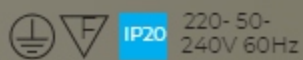

WA-300-UNO-BA-034A **New**

- black
- glod

SMD 7W 3000K CRI>85 Driver
Body metal
lampshade marble

WA-300-UNO-BA-034B **New**

- black
- glod

SMD 7W 3000K CRI>85 Driver
Body metal
lampshade marble

WA-300-UNO-BA-034C **New**