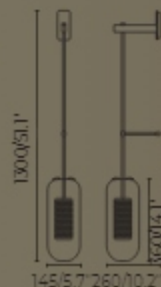

WA-300-UNO-WL040

- bronzed
- silver gray

E27*1 3W 3000K CRI>85 Driver
Body metal
lampshade glass

IP20 110- 50-
240V 60Hz