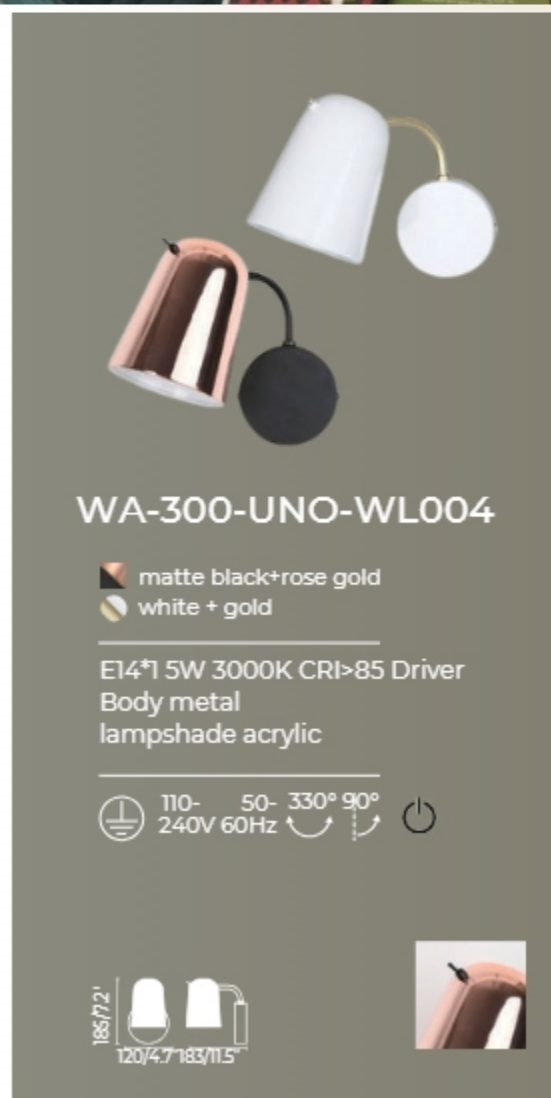

WA-300-UNO-WL004

matte black+rose gold
white + gold

E14*1 5W 3000K CRI>85 Driver
Body metal
lampshade acrylic

110-240V 50-60Hz 330° 90°