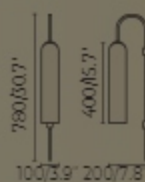

WA-300-UNO-WL031

- blue + gold
- milk white + gold
- cognac color + gold

E27*1 9W 3000K CRI>80 Driver
Body metal
lampshade glass

IP20 220- 50-
240V 60Hz