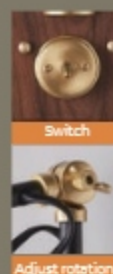

 220- 350° 50P
240V

WA-300-UNO-WL057

 copper+black+walnut

E27*1 9W 3000K CRI>85 Driver
Body metal+brass+walnut

 220- 350° 50P
240V

WA-300-UNO-WL058

brushed bronze color
black

E27*1 9W 3000K CRI>85 Driver
Body wood+metal