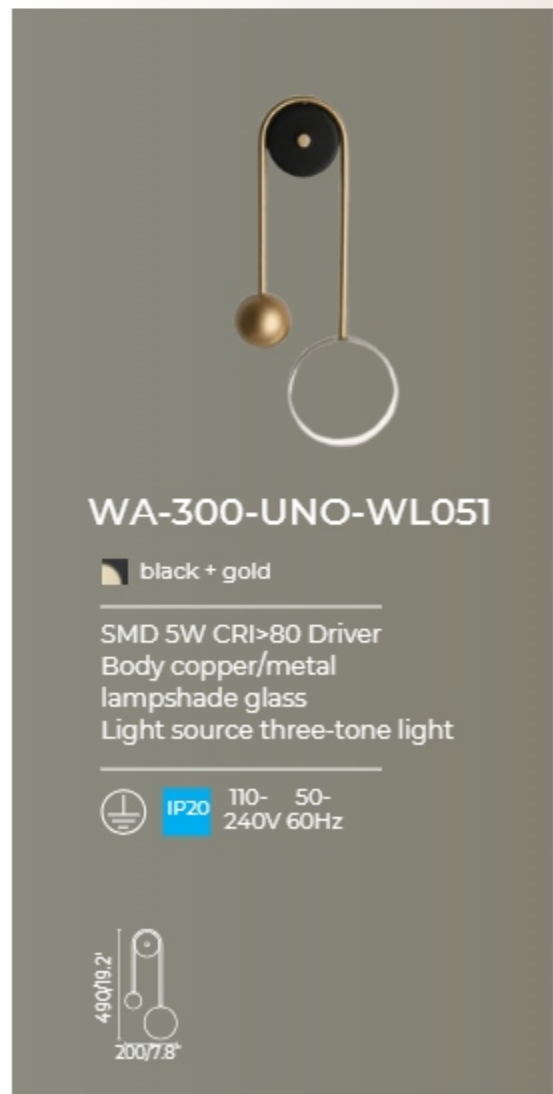

IP20 100-50-240V 60Hz

WA-300-UNO-WL022

- antique copper
- black rubbing gold

C9*2 10W 3000K CRI>85 Driver
Body copper/metal
lampshade acrylic

IP20 100- 50-
240V 60Hz

WA-300-UNO-WL023

- antique copper
- black rubbing gold

C9*2 10W 3000K CRI>85 Driver
Body copper/metal
lampshade acrylic

IP20 100- 50-
240V 60Hz

WA-300-UNO-WL060

- antique copper

SMD 8W 3000K 480lm CRI>85 Driver
Body metal
lampshade acrylic

IP20 100- 50-
240V 60Hz

WA-300-UNO-WL013

 copper

SMD 5W 3000K CRI>85 Driver
Body copper/metal
lampshade glass

 IP20 220- 50-
240V 60Hz

WA-300-UNO-WL014

 copper

SMD 5W 3000K CRI>85 Driver
Body copper/metal
lampshade glass

 IP20 220- 50-
240V 60Hz

WA-300-UNO-WL028

-  smoke gray + gold bronze
-  amber color + gold bronze
-  clear color + gold bronze
-  milk white + gold bronze

E14*1 5W 3000K CRI>85 Driver
Body metal
lampshade glass

 IP20 100- 50-
240V 60Hz