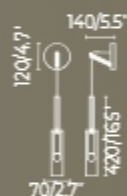

WA-300-UNO-WL050

● copper rubbed black + dark green

E14*1 12W 3000K CRI>85 Driver
Body copper/metal
lampshade glass

IP20 110- 50-
240V 60Hz

WA-300-UNO-WL047

● copper

E14*1 12W 3000K CRI>85 Driver
Body copper/metal
lampshade crystal/glass

IP20 100- 50-
240V 60Hz