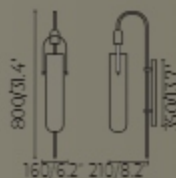

IP20 220- 50-
240V 60Hz

WA-300-UNO-WL033

- black
- gold

E27*1 9W 3000K CRI>80 Driver
Body metal
lampshade glass

IP20 220- 50-
240V 60Hz

WA-300-UNO-WL031

- blue + gold
- milk white + gold
- cognac color + gold