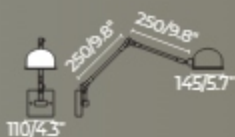

 220- 350° 50P
240V

WA-300-UNO-WL057

 copper+black+walnut

E27*1 9W 3000K CRI>85 Driver
Body metal+brass+walnut

 220- 350° 50P
240V

WA-300-UNO-WL058

brushed bronze color
black

E27*1 9W 3000K CRI>85 Driver
Body wood+metal