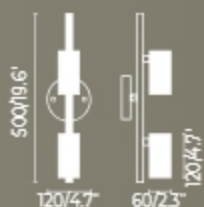

WA-300-UNO-WL098B

● gold

GU10*2 10W 3000K CRI>85 Driver
Body metal