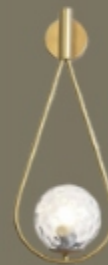

WA-300-UNO-WL052

■ gold
● black

E27*1 5W 3000K CRI>85 Driver
Body marble
lampshade glass

⚡ IP20 220- 50-
240V 60Hz