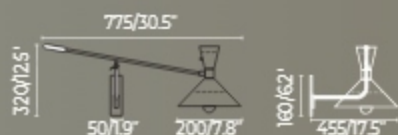

220-330° 90°
240V

Switch

WA-300-UNO-WL059

black+white+bronze

E27*1 9W 3000K CRI>85 Driver
Body metal

IP20 220-330° 90°
240V

WA-300-UNO-WL009

- green
- white
- black
- pink
- yellow
- grey