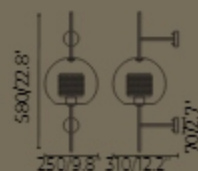

E27*1 5W 3000K CRI>85 Driver
Body metal
lampshade glass

 IP20 110- 50-
240V 60Hz

WA-300-UNO-WL036

-  bronzed
-  silver gray

E27*1 5W 3000K CRI>85 Driver
Body metal
lampshade glass

 IP20 110- 50-
240V 60Hz

WA-300-UNO-WL037