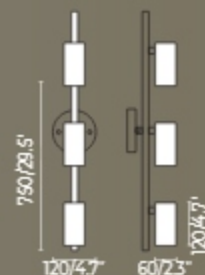

WA-300-UNO-WL098B

● gold

GU10*2 10W 3000K CRI>85 Driver
Body metal

WA-300-UNO-WL098C

● gold

GU10*3 15W 3000K CRI>85 Driver
Body metal

WA-300-UNO-WL002

matte black+rose gold