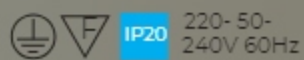

- black
- glod

SMD 7W 3000K CRI>85 Driver
Body metal
lampshade marble