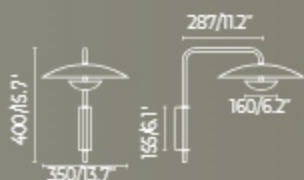

WA-300-UNO-WL069

● black

SMD 7W 3000K CRI>85 Driver
Body metal+aluminum
lampshade acrylic

WA-300-UNO-WL076

● black + wood grain

SMD 12W 3000K CRI>85 Driver
Body metal
lampshade acrylic