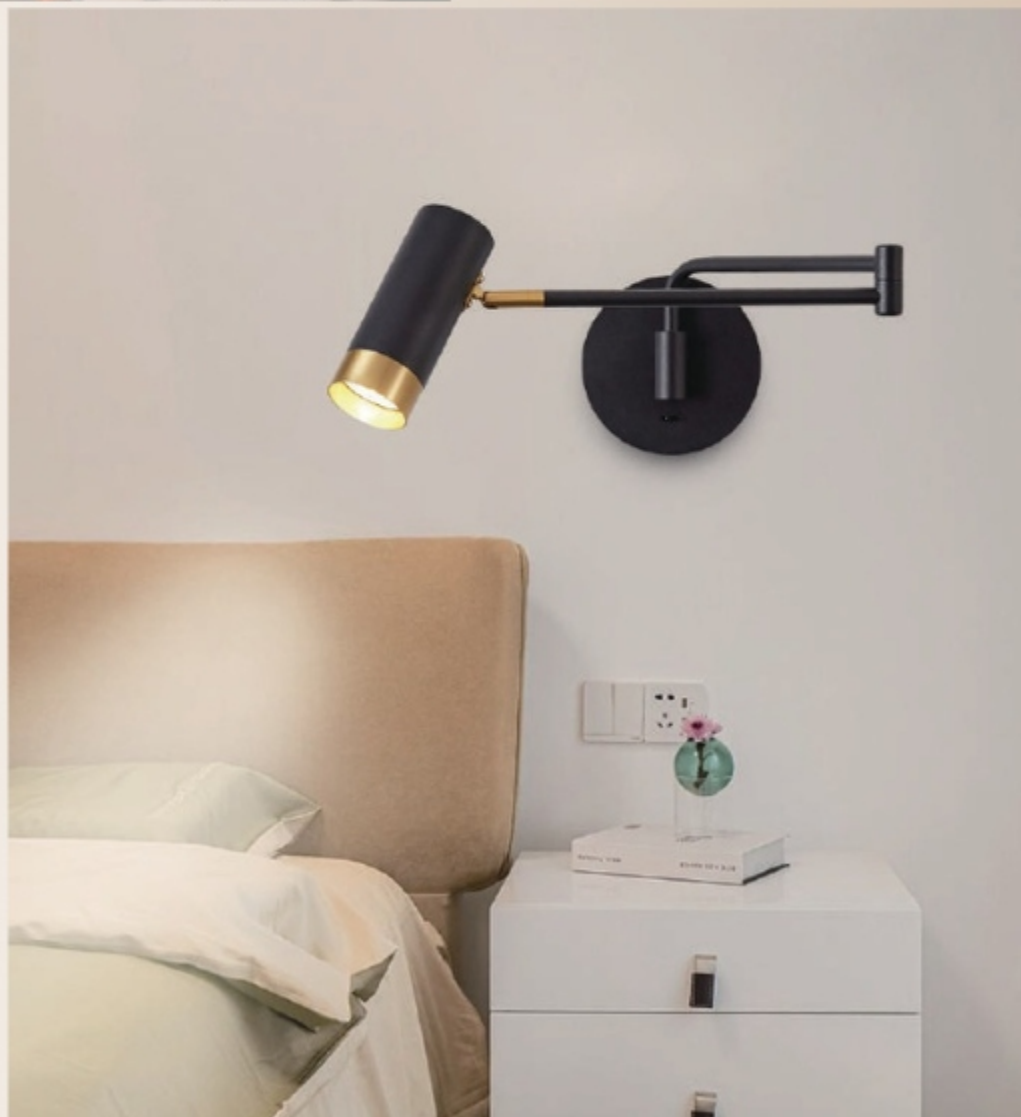

WA-300-UNO-BA-044 New

■ glod

SMD 5W 3000K CRI>85 Driver
Body metal+aluminum

IP20 110- 50-
240V 60Hz

WA-300-UNO-WL099

■ black+gold
■ white+gold

E27*1 5W 3000K CRI>85 Driver
Body metal

IP20 110- 50- 350°
240V 60Hz