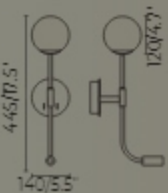

G9*1 9W 3000K CRI>85 Driver
Body metal
lampshade glass

110- 50-
240V 60Hz

 x2

WA-300-UNO-BA-012 **New**

- black
- white

G9*1 9W 3000K CRI>85 Driver
Body metal
lampshade glass

110- 50-
240V 60Hz

 x2