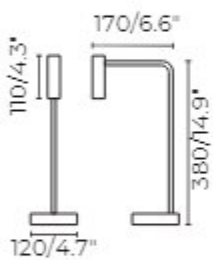

TA-300-UNO-TL020

- black
- white
- antique copper
- sand nickel

SMD 3W CRI>85 Driver
Body aluminum