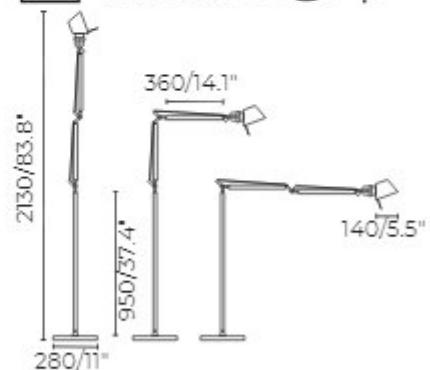

STL-300-UNO-FL007

- black
- foggy silver

E27*1 9W 3000K CRI>85 Driver

Body metal + aluminum