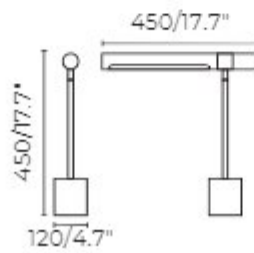

TA-300-UNO-TL034

● wood grain+golden

SMD 7W 3000K CRI>85 Driver

Body metal

lampshade acrylic