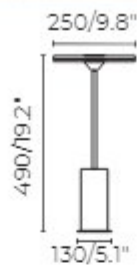

## TA-300-UNO-TL034

● wood grain+golden

SMD 7W 3000K CRI>85 Driver

Body metal

lampshade acrylic