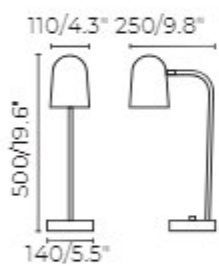

TA-300-UNO-TL 032

● rose gold + black

E27*1 7W 3000K CRI>85 Driver
Body metal