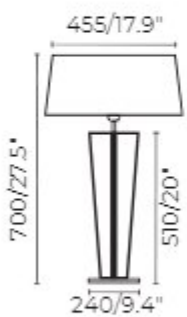

Table Lamp

TA-300-UNO-TL028

● matt black + green bronze

E27*1 9W 3000K CRI>85 Driver

Body metal

lampshade shade textile

□ 100-240V