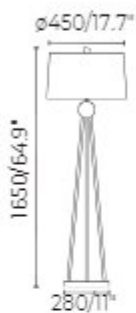

Floor Lamp

STL-300-UNO-FL042

● black + gold

SMD 12W 3000K CRI>85 Driver

Body metal

lampshade cloth cover

100- 50-
240V 60Hz

STL-300-UNO-FL033

● black + gold

E27*1 12W 3000K CRI>85 Driver

Body metal + marble

lampshade cloth cover

100- 50-
240V 60Hz