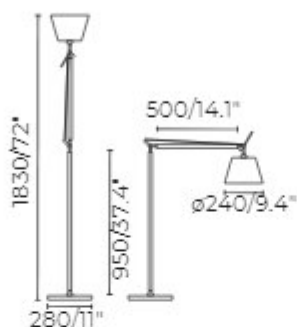

Floor Lamp

STL-300-UNO-FL008

- black
- foggy silver

E27*1 9W 3000K CRI>85 Driver
Body metal + aluminum

STL-300-UNO-FL009

- black
- foggy silver

E27*1 9W 3000K CRI>85 Driver
Body metal + aluminum

STL-300-UNO-FL008A

- black
- foggy silver

E27*1 9W 3000K CRI>85 Driver
Body metal + aluminum