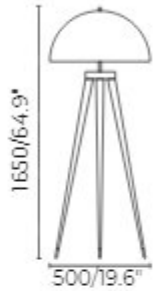

Floor Lamp

STL-300-UNO-FL023

● bronze + black

SMD 14W 3000K CRI>85 Driver

Body metal

□ 100- 50-
240V 60Hz