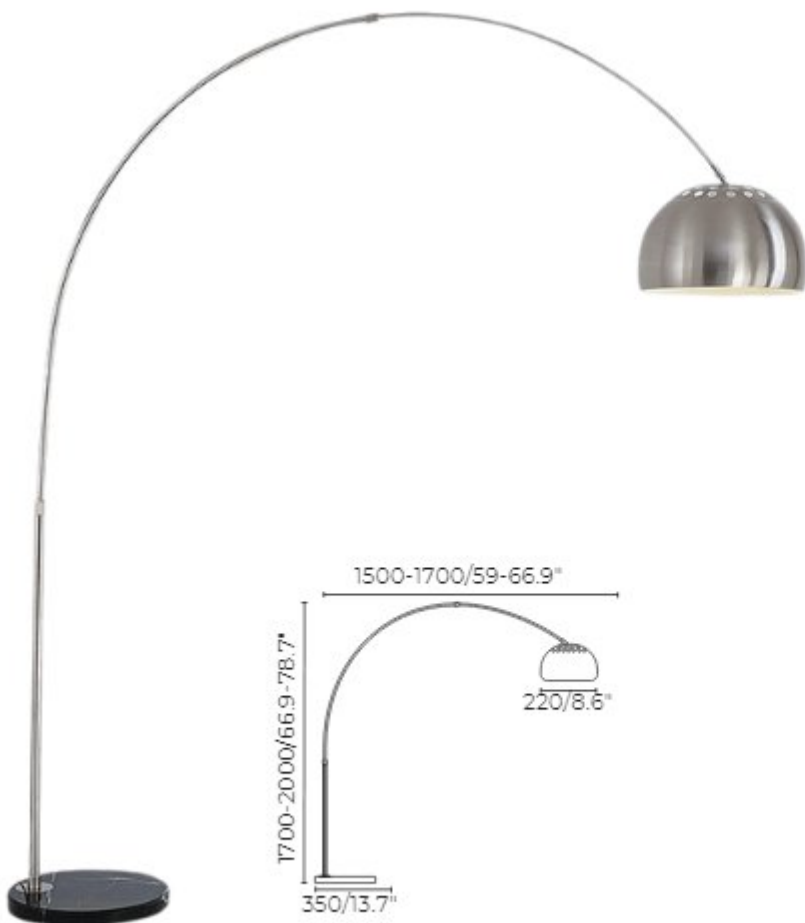

Floor Lamp

STL-300-UNO-FL046B

● chrome

E27*1 12W 3000K CRI>85

Driver Body metal + marble

□ 100- 50- 360° | 60°
240V 60Hz