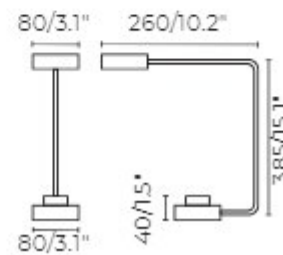

## Table Lamp

TA-300-UNO-TL016

● black

**SMD 5W CRI>85 Driver**

**Body** metal

**Light source** three-tone light

□ 100- 50- 180°  
240V 60 Hz

Rotary dimming