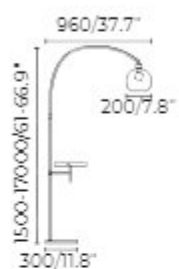

Floor Lamp

Floor lamp tray option

STL-300-UNO-FL032

- black gold
- gold

E27*1 12W 3000K CRI>85 Driver
Body metal + marble + solid wood
lampshade grass

STL-300-UNO-FL032

- black
- gold

E27*1 12W 3000K CRI>85 Driver
Body metal + marble + solid wood
lampshade grass

Wireless charging + USB interface