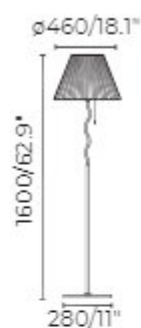

### STL-300-UNO-FL042

● black + gold

**SMD 12W 3000K CRI>85 Driver**

**Body** metal

**lampshade** cloth cover

100- 50-  
240V 60Hz