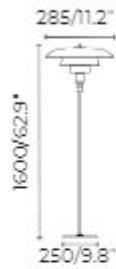

STL-300-UNO-FL036

● black

● chrome

E14*1 9W 3000K CRI>85 Driver

Body metal
lampshade glass

□ 100- 50-
240V 60Hz