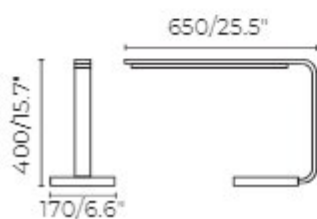

## Table Lamp

TA-300-UNO-TL031

● black

**SMD 7W 3000K CRI>85 Driver**

**Body** metal

**lampshade** acrylic

TA-300-UNO-TL011

● black+chrome