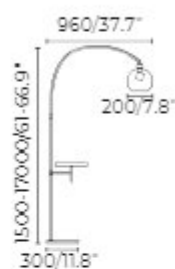

Floor lamp tray option