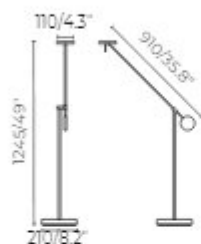

Floor Lamp

STL-300-UNO-FL044

● black

SMD 7W 3000K CRI>85 Driver
Body metal
lampshade acrylic

STL-300-UNO-FL037

● black
○ white

SMD 8W 3000K CRI>85 Driver
Body metal + aluminum
lampshade acrylic