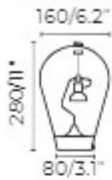

### TA-300-UNO-TL017

● matte copper + milk white

**SMD 7W CRI>85 Driver**

**Body** copper/metal

**lampshade** acrylic

**Light source** three-tone light

100-240V