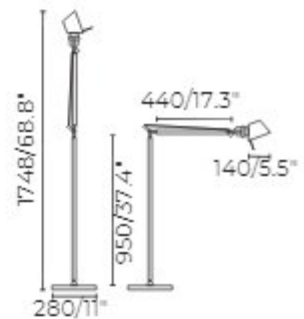

Floor Lamp

STL-300-UNO-FL006

- black
- foggy silver

E27*1 9W 3000K CRI>85 Driver
Body metal + aluminum

□ 100- 50- 360° 180°
240V 60Hz