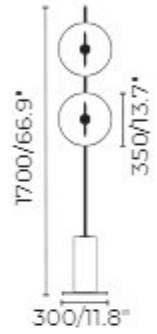

Floor Lamp

STL-300-UNO-FL047

● black

SMD 14W 3000K CRI>85 Driver
Body metal + marble
lampshade resin

□ 100- 50- 360°
240V 60Hz ↻