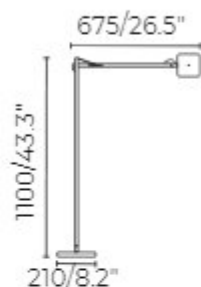

STL-300-UNO-FL044

● black

SMD 7W 3000K CRI>85 Driver
Body metal
lampshade acrylic