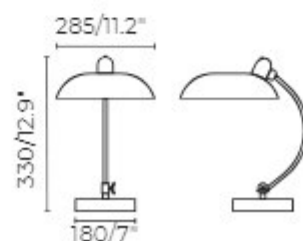

Table Lamp

TA-300-UNO-TL031

● black

SMD 7W 3000K CRI>85 Driver

Body metal

lampshade acrylic

TA-300-UNO-TL011

● black+chrome

● white+chrome

E27*1 7W CRI>85 Driver

Body metal

Light source two-tone light