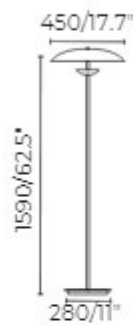

## Floor Lamp

**STL-300-UNO-FL023**

● bronze + black

**SMD 14W 3000K CRI>85 Driver**

**Body** metal

□ 100- 50-  
240V 60Hz

**STL-300-UNO-FL001**

● wood grain+golden