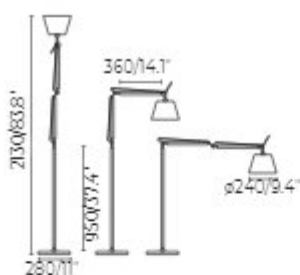

STL-300-UNO-FL008

- black
- foggy silver

E27*1 9W 3000K CRI>85 Driver
Body metal + aluminum