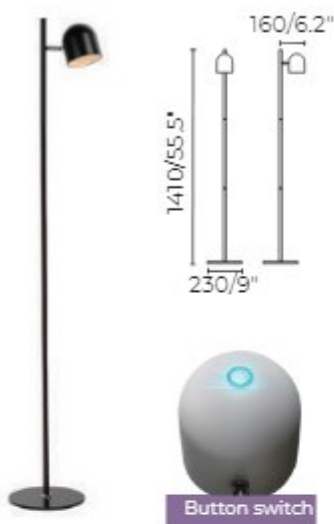

Floor Lamp

STL-300-UNO-FL018

- black
- white

E27*1 7W 3000K CRI>85 Driver
Body metal