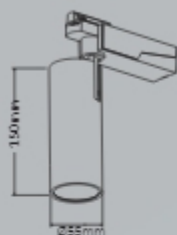

### TRA-321-02530

LED: CREE/Bridgelux  
 Power: 30W  
 Flux(Lm): 1860Lm  
 Material: Aluminum

15° 24° 36° 60°

20PCS

- IP20
- II
- Home
- 1-10V
- Constant Current
- DALI
- tuya
- M