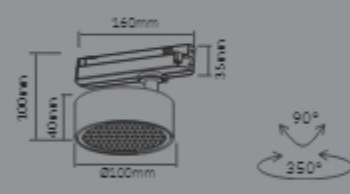

### TRA-321-90918A

LED: CREE/Bridgelux  
 Power: 20W  
 Flux(Lm): 1160Lm  
 Material: Aluminum

10° 15° 24° 36° 60°

20PCS