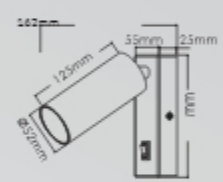

T.188

SP-321-00112

LED: CREE/Bridgelux
Power: 12W
Flux(Lm): 850Lm
Material: Aluminum

15° 24° 36° 60°

30PCS

SP-321-00212

LED: CREE/Bridgelux
Power: 2*12W
Flux(Lm): 1680Lm
Material: Aluminum

6° 10° 20°

60PCS

SP-321-00312

LED: CREE/Bridgelux
Power: 2*12W
Flux(Lm): 1680Lm
Material: Aluminum

15° 24° 36° 60°

30PCS