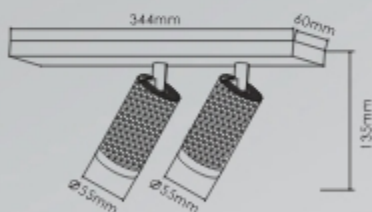

### SP-321-00212X

LED: CREE/Bridgelux  
 Power: 2\*12W  
 Flux(Lm): 1680Lm  
 Material: Aluminum

15° 24° 36° 60°

20PCS