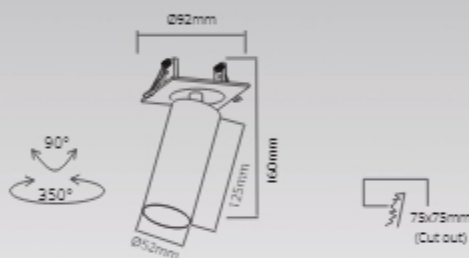

SP-321-03812-1

LED: CREE/Bridgelux
Power: 12W
Flux(Lm): 850Lm
Material: Aluminum

10° 15° 24° 36° 50°

50PCS