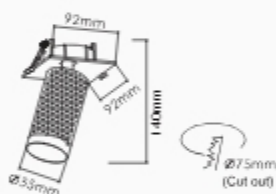

15° 24° 36° 60°

50PCS

**SP-321-04312X**

LED: CREE/Bridgelux  
Power: 12W  
Flux(Lm): 850Lm  
Material: Aluminum

15° 24° 36° 60°

50PCS