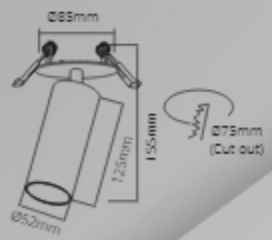

LED: CREE/Bridgelux  
Power: 12W  
Flux(Lm): 850Lm  
Material: Aluminum

15° 24° 36° 60°

50PCS

**SP-321-03712**

LED: CREE/Bridgelux  
Power: 12W  
Flux(Lm): 850Lm  
Material: Aluminum

15° 24° 36° 60°

50PCS

**SP-321-03812**