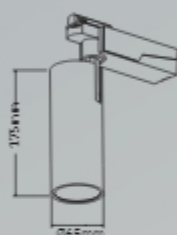

### TRA-321-02612

LED: CREE/Bridgelux  
 Power: 12W  
 Flux(Lm): 750Lm  
 Material: Aluminum

15° 24° 36° 60°

30PCS