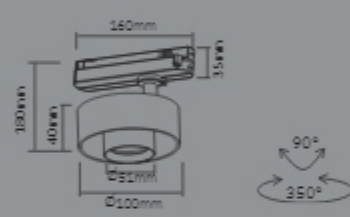

TRA-321-90918A

LED: CREE/Bridgelux
Power: 20W
Flux(Lm): 1160Lm
Material: Aluminum

10° 15° 24° 36° 60°

20PCS