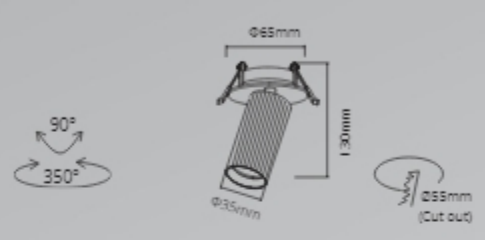

### SP-321-04312F

LED: CREE/Bridgelux  
 Power: 12W  
 Flux(Lm): 850Lm  
 Material: Aluminum

15° 24° 36° 60°

50PCS

**SP-321-03607F**

LED: CREE/Bridgelux  
Power: 9W  
Flux(Lm): 550Lm  
Material: Aluminum

15° 24° 36°