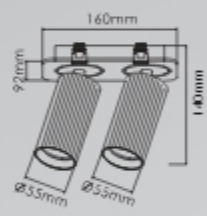

SP-321-03812-2F

LED: CREE/Bridgelux
Power: 2x12W
Flux(Lm): 1700Lm
Material: Aluminum

15° 24° 36° 60°

20PCS