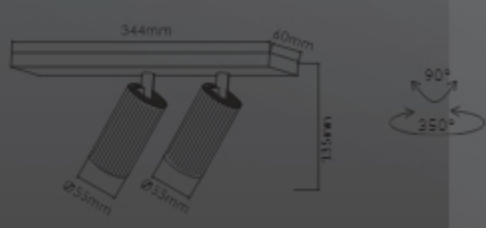

### SP-321-00212F

LED: CREE/Bridgelux  
 Power: 2\*12W  
 Flux(Lm): 1680Lm  
 Material: Aluminum

15° 24° 36° 60°

20PCS