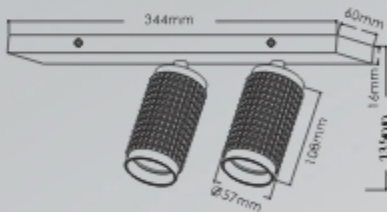

### SP-321-00212B

LED: CREE/Bridgelux  
 Power: 2\*12W  
 Flux(Lm): 1680Lm  
 Material: Aluminum

15° 24° 36° 60°

20PCS