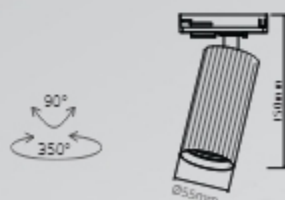

### TRA-321-02012X

LED: CREE/Bridgelux  
 Power: 12W  
 Flux(Lm): 850Lm  
 Material: Aluminum

15° 24° 36° 60°

50PCS