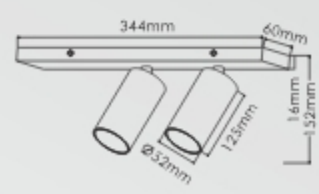

T.188

SP-321-00112

LED: CREE/Bridgelux
Power: 12W
Flux(Lm): 850Lm
Material: Aluminum

15° 24° 36° 60°

30PCS

SP-321-00212

LED: CREE/Bridgelux
Power: 2*12W
Flux(Lm): 1680Lm
Material: Aluminum

6° 10° 20°

60PCS

SP-321-00312

LED: CREE/Bridgelux
Power: 2*12W
Flux(Lm): 1680Lm
Material: Aluminum

15° 24° 36° 60°

30PCS