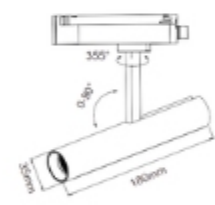

## TRA-321-0431E

LED: CREE/Bridgelux  
 Power: 12W  
 Flux(Lm): 1210Lm  
 Material: Aluminum

10° 20° 30°

20PCS