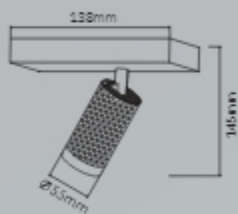

### SP-321-00312B

LED: CREE/Bridgelux  
 Power: 2\*12W  
 Flux(Lm): 1680Lm  
 Material: Aluminum

15° 24° 36° 60°

30PCS