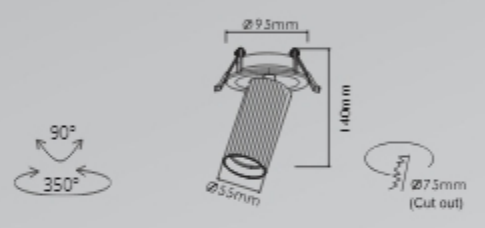

SP-321-03612F

LED: CREE/Bridgelux
Power: 12W
Flux(Lm): 850Lm
Material: Aluminum

15° 24° 36° 60°

50PCS