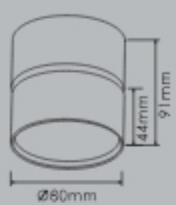

SP-321-0270E

LED: Bridgelux
Power: 12W
Flux(Lm): 880Lm
Material: Aluminum