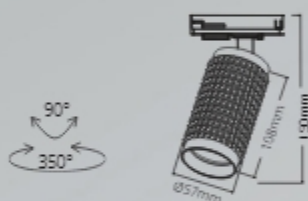

### TRA-321-02012

LED: CREE/Bridgelux  
 Power: 12W  
 Flux(Lm): 850Lm  
 Material: Aluminum

10° 15° 24° 36° 50°

50PCS