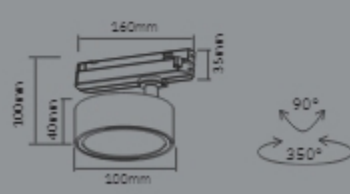

### TRA-321-90918B

LED: CREE/Bridgelux  
 Power: 20W  
 Flux(Lm): 1210Lm  
 Material: Aluminum

10° 20° 30°

20PCS