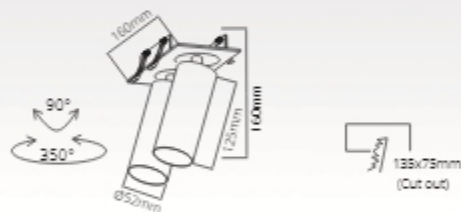

### SP-321-03812-1

LED: CREE/Bridgelux  
 Power: 12W  
 Flux(Lm): 850Lm  
 Material: Aluminum

10° 15° 24° 36° 50°

50PCS