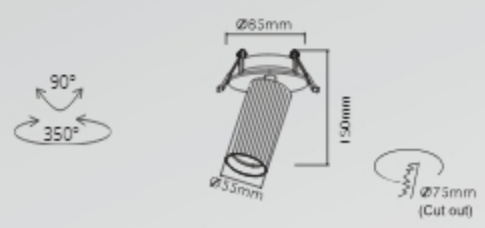

SP-321-03607F

LED: CREE/Bridgelux
Power: 9W
Flux(Lm): 550Lm
Material: Aluminum

15° 24° 36°

50PCS

SP-321-03612F

LED: CREE/Bridgelux
Power: 12W
Flux(Lm): 850Lm
Material: Aluminum

15° 24° 36° 60°

50PCS

SP-321-03712F

LED: CREE/Bridgelux
Power: 12W
Flux(Lm): 850Lm
Material: Aluminum

15° 24° 36° 60°

50PCS

SP-321-03812F

LED: CREE/Bridgelux
Power: 12W
Flux(Lm): 850Lm
Material: Aluminum

15° 24° 36° 60°

50PCS