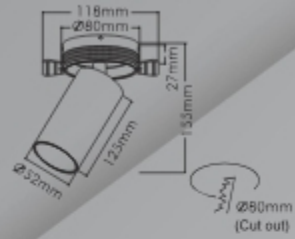

SP-321-04312

LED: CREE/Bridgelux
Power: 12W
Flux(Lm): 850Lm
Material: Aluminum

10° 15° 24° 36° 60°

50PCS