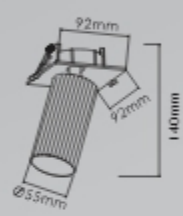

15° 24° 36° 60°

50PCS

**SP-321-03812F**

LED: CREE/Bridgelux  
Power: 12W  
Flux(Lm): 850Lm  
Material: Aluminum

15° 24° 36° 60°

50PCS

**SP-321-03812-1F**

LED: CREE/Bridgelux  
Power: 12W  
Flux(Lm): 850Lm  
Material: Aluminum