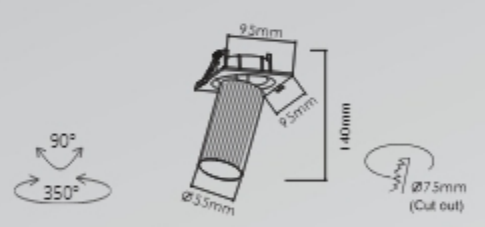

50PCS

**SP-321-03612F**

LED: CREE/Bridgelux  
Power: 12W  
Flux(Lm): 850Lm  
Material: Aluminum

15° 24° 36° 60°

50PCS

**SP-321-03712F**

LED: CREE/Bridgelux  
Power: 12W  
Flux(Lm): 850Lm  
Material: Aluminum