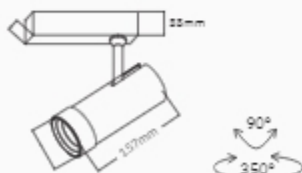

TRA-321-01930TJ

LED: CREE/Bridgelux
Power: 30W
Flux(Lm): 1950Lm
Material: Aluminum

15-60°
20PCS