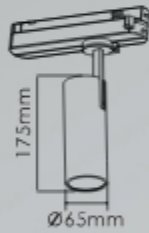

### TRA-321-02412

LED: CREE/Bridgelux  
 Power: 12W  
 Flux(Lm): 750Lm  
 Material: Aluminum

15° 24° 36° 50°

30PCS