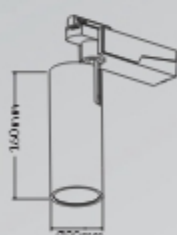

### TRA-321-02630

LED: CREE/Bridgelux  
 Power: 30W  
 Flux(Lm): 1860Lm  
 Material: Aluminum

15° 24° 36° 60°

20PCS