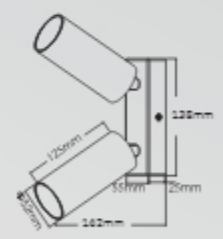

T.188

SP-321-00112

LED: CREE/Bridgelux
Power: 12W
Flux(Lm): 850Lm
Material: Aluminum

15° 24° 36° 60°

30PCS

SP-321-00212

LED: CREE/Bridgelux
Power: 2*12W
Flux(Lm): 1680Lm
Material: Aluminum

6° 10° 20°

60PCS

SP-321-00312

LED: CREE/Bridgelux
Power: 2*12W
Flux(Lm): 1680Lm
Material: Aluminum

15° 24° 36° 60°

30PCS