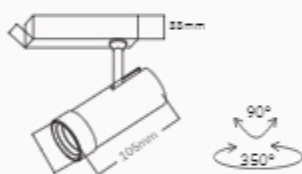

TRA-321-01930TJ

LED: CREE/Bridgelux
Power: 30W
Flux(Lm): 1950Lm
Material: Aluminum

15-60°
20PCS