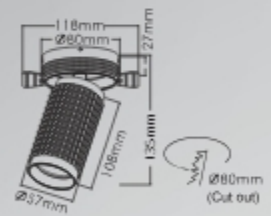

LINEAR SPREAD LENS

SQUARE SPREAD LENS

**SP-321-02012B**

LED: CREE/Bridgelux  
 Power: 12W  
 Flux(Lm): 850Lm  
 Material: Aluminum

15° 24° 36° 60°

50PCS

**SP-321-04312B**

LED: CREE/Bridgelux  
 Power: 12W  
 Flux(Lm): 850Lm  
 Material: Aluminum