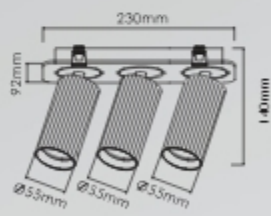

15° 24° 36° 60°

50PCS

**SP-321-03812-2F**

LED: CREE/Bridgelux  
Power: 2x12W  
Flux(Lm): 1700Lm  
Material: Aluminum

15° 24° 36° 60°

20PCS

**SP-321-03812-3F**

LED: CREE/Bridgelux  
Power: 3x12W  
Flux(Lm): 2550Lm  
Material: Aluminum