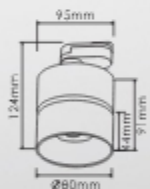

### TRA-321-0271E

LED: CREE/Bridgelux  
 Power: 12W  
 Flux(Lm): 750Lm  
 Material: Aluminum

15° 24° 36°

40PCS