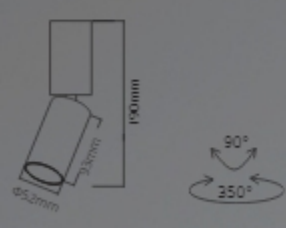

## SP-321-02012

LED: CREE/Bridgelux  
 Power: 12W  
 Flux(Lm): 850Lm  
 Material: Aluminum

10° 15° 24° 36° 50°

50PCS