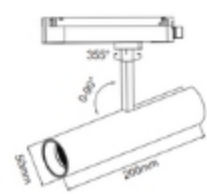

## TRA-321-0433E

LED: CREE/Bridgelux  
 Power: 30W  
 Flux(Lm): 1320Lm  
 Material: Aluminum

100°

20PCS

COLOR  
 Sand Black

ANTI GLARE NET

LINEAR SPREAD LENS

SQUARE SPREAD LENS