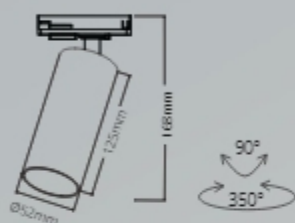

### TRA-321-02805

LED: CREE/Bridgelux  
 Power: 5W  
 Flux(Lm): 300Lm  
 Material: Aluminum

6° 10° 20°

50PCS

COLOR  
 Sand Black

ANTI GLARE NET

LINEAR SPREAD LENS

SQUARE SPREAD LENS