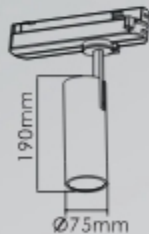

### TRA-321-02420

LED: CREE/Bridgelux  
 Power: 20W  
 Flux(Lm): 1240Lm  
 Material: Aluminum

15° 24° 36° 50°

20PCS