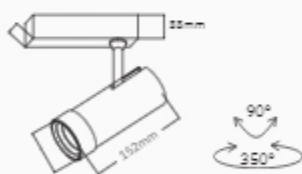

TRA-321-01930TJ

LED: CREE/Bridgelux
Power: 30W
Flux(Lm): 1950Lm
Material: Aluminum

15-60°
20PCS