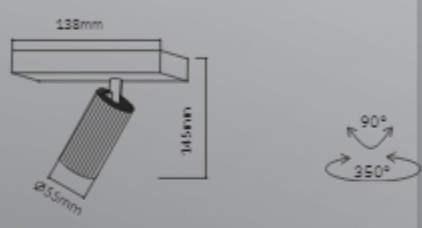

SP-321-00112F

LED: CREE/Bridgelux
Power: 12W
Flux(Lm): 850Lm
Material: Aluminum

15° 24° 36° 60°

20PCS