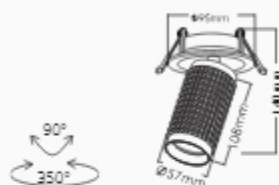

### SP-321-03612B

LED: CREE/Bridgelux  
 Power: 12W  
 Flux(Lm): 850Lm  
 Material: Aluminum

15° 24° 36° 60°

50PCS