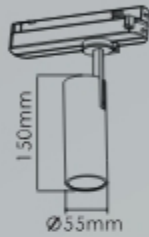

TRA-321-02412

LED: CREE/Bridgelux
Power: 12W
Flux(Lm): 750Lm
Material: Aluminum

15° 24° 36° 50°

30PCS