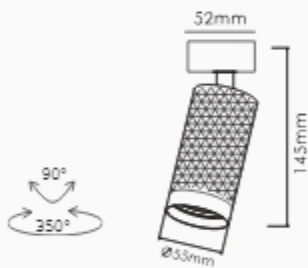

15° 24° 36° 60°

50PCS

IP20 Constant Current

CCT  
 3000K 4000K 5000K 6000K

COLOR  
 Sand Black  
 Sand White

ANTI GLARE NET LINEAR SPREAD LENS SQUARE SPREAD LENS

**SP-321-02012X**

LED: CREE/Bridgelux  
Power: 12W  
Flux(Lm): 850Lm  
Material: Aluminum