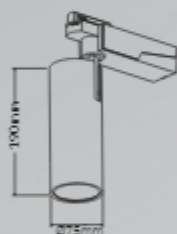

### TRA-321-02620

LED: CREE/Bridgelux  
 Power: 20W  
 Flux(Lm): 1240m  
 Material: Aluminum

15° 24° 36° 60°

20PCS