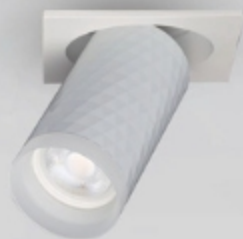

15° 24° 36° 60°

50PCS

**SP-321-04312X**

LED: CREE/Bridgelux  
Power: 12W  
Flux(Lm): 850Lm  
Material: Aluminum

15° 24° 36° 60°

50PCS