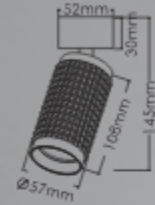

SP-321-02012B

LED: CREE/Bridgelux
Power: 12W
Flux(Lm): 850Lm
Material: Aluminum

15° 24° 36° 60°

50PCS

SP-321-04312B

LED: CREE/Bridgelux
Power: 12W
Flux(Lm): 850Lm
Material: Aluminum

15° 24° 36° 60°

50PCS

IP20 Constant Current

CCT
3000K 4000K 5000K 6000K

COLOR
Sand Black
Sand White

ANTI GLARE NET LINEAR SPREAD LENS SQUARE SPREAD LENS