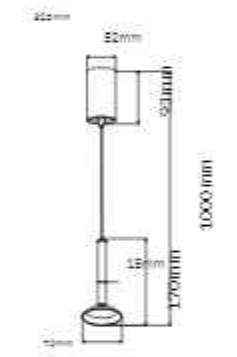

MG-321-C20D0160
LED: CREE/Bridgelux
Power: 7W
Material: Aluminum

15° 24° 36° 50°

50PCS