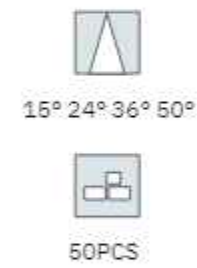

MG-321-CBJK/S03212

LED: Bridgelux
Power: 12W
Size: Ø55*171*145mm
Material: Aluminum