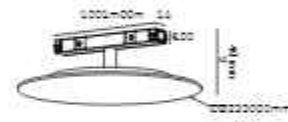

MG-321-CBJK/BΦ200
LED: Bridgelux
Power: 5W
Size: Φ200X40mm
Material: Aluminum