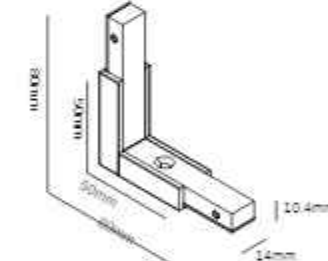

MG-321-CBJK-D1000

Size: 1000x26mm
Material: Aluminum