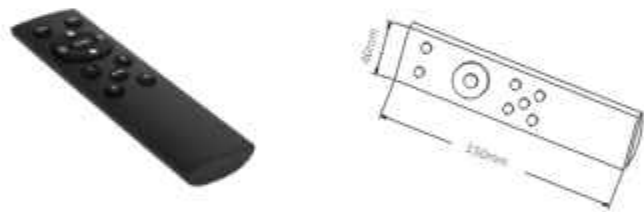

40PCS

MG-321-CBCX-DY48V/100W
 Size: 330*22*20mm
 Material: Aluminum

50PCS

MG-321-20ADY-48V150W
 Size: //mm
 Material: Aluminum

50PCS

MG-321-Remote for Cordless
 Size: 150*40*15mm
 Material: Aluminum

100PCS

MG-321-TY CCT-CELL
 Size: 86*86*17mm
 Material: Aluminum