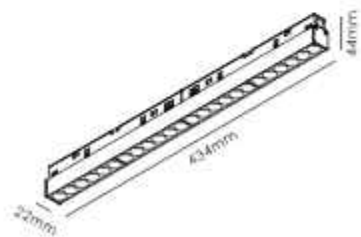

24° 36°

50PCS

MG-321-C20G330/18*1W

LED: Bridgelux
Power: 18W
Size: L327*W22*H44mm
Material: Aluminum

24° 36°

50PCS

MG-321-C20G440/24*1W

LED: Bridgelux
Power: 24W
Size: L434*W22*H44mm
Material: Aluminum