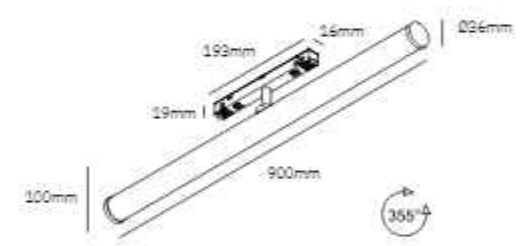

200PCS

MG-321-20-6
Size: 169*18*16mm
Material: Aluminum

200PCS

MG-321-20-7
Size: 189*18*16mm
Material: Aluminum

200PCS

MG-321-C20GFΦ26GJ
 Size: Ø26*193*1100mm
 Material: Aluminum

100PCS

MG-321-MW-48V/100W
 Size: 159*97*30mm
 Material: Aluminum

40PCS

MG-321-CBCX-DY48V/100W
 Size: 330*22*20mm
 Material: Aluminum

50PCS

MG-321-20ADY-48V150W
 Size: //mm
 Material: Aluminum

50PCS

MG-321-Remote for Cordless
 Size: 150*40*15mm
 Material: Aluminum

100PCS

MG-321-TY CCT-CELL
 Size: 86*86*17mm
 Material: Aluminum

100PCS

MG-321-TY CCT-220V
 Size: 86*86*17mm
 Material: Aluminum

100PCS

- IP20
- II
- 1-10V
- Constant Current
- DALI
- tuya
- Smart Home Icon

009

MG-321-C20FT10/18W
 LED: Bridgelux
 Power: 18W
 Size: $\Phi 36 \times 600 \times 193 \times 100$ mm
 Material: Plastic

- 360°
- 20PCS

MG-321-C20FT10/24W
 LED: Bridgelux
 Power: 24W
 Size: $\Phi 36 \times 900 \times 193 \times 100$ mm
 Material: Plastic

- 360°
- 20PCS

MG-321-C20FT10/30W
 LED: Bridgelux
 Power: 30W
 Size: $\Phi 36 \times 1200 \times 193 \times 100$ mm
 Material: Plastic