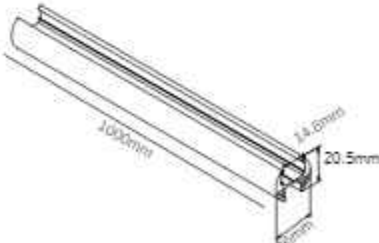

MG-321-CBJK-PD

Size: 100x100x14mm
Material: Aluminum