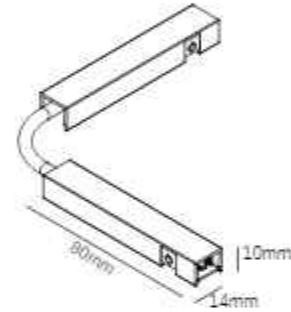

MG-321-CBJK-TD
Size: 100x100x14mm
Material: Aluminum

50PCS

MG-321-CBJK-ZT
Size: 100x14x10.4mm
Material: Aluminum

100PCS

MG-321-CBJK-ZJ
Size: 1200x14x10.4mm
Material: Aluminum

100PCS

MG-321-CBJK-SR
Size: 60x14x10.4mm
Material: Aluminum