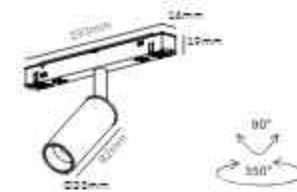

LED: Bridgelux
 Power: 15W
 Size: Ø185*169*193mm
 Material: Aluminum

120°

10PCS

0221

IP20  1-10V  Constant Current DALI  

MG-321-C20S02005/5W
 LED: CREE/Bridgelux
 Power: 5W Size:
 Ø35*82*115*193mm
 Material: Aluminum