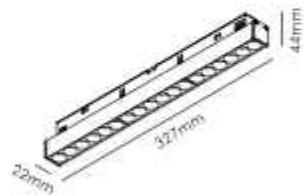

MG-321-C20G330/18*1W

LED: Bridgelux
Power: 18W
Size: L327*W22*H44mm
Material: Aluminum

24° 36°

50PCS