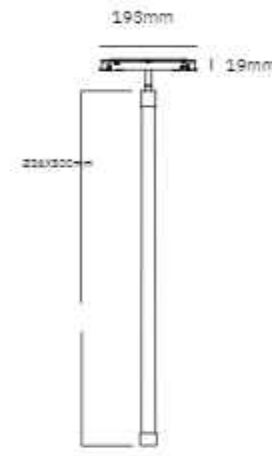

LED: Bridgelux
 Power: 10W
 Size: Ø26*193*1100mm
 Material: Plastic

360°

20PCS

MG-321-C20QX130

LED: Bridgelux
 Power: 5W
 Size: Ø130*193*198mm
 Material: Plastic

360°

20PCS

MG-321-C20GSΦ26*2500

LED: Bridgelux
 Power: 25W
 Size: Ø26*193*2600mm
 Material: Plastic

360°

10PCS

MG-321-MG-321-C20QX200

LED: Bridgelux
 Power: 5W
 Size: Ø200*193*198mm
 Material: Plastic 12PCS

360°

4PCS

MG-321-C20GSΦ26*5000

LED: Bridgelux
 Power: 40W
 Size: Ø26*193*5100mm
 Material: Plastic

360°

4PCS

MG-321-C20FGYSØ26*2500

LED: Bridgelux
 Power: 25W
 Size: Ø26*3000mm
 Material: Plastic

360°

20PCS

MG-321-C20GDØ26*500/5W

LED: Bridgelux
 Power: 5W
 Size: Ø26*193*550mm
 Material: Plastic

360°

20PCS

MG-321-C20GDØ26*1000/10W

LED: Bridgelux
 Power: 10W
 Size: Ø26*193*1050mm
 Material: Plastic

360°

20PCS

MG-321-C20F300/12W
 LED: Bridgelux
 Power: 12W
 Size: L304*W22*H44mm
 Material: Aluminum