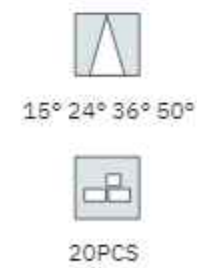

LED: Bridgelux
 Power: 8W
 Size: Ø50*172*150mm
 Material: Aluminum

MG-321-CBJK/S03212

LED: Bridgelux
 Power: 12W
 Size: Ø55*171*145mm
 Material: Aluminum

MG-321-CBJK/S03220

LED: Bridgelux
 Power: 20W
 Size: Ø65*198*145mm
 Material: Aluminum