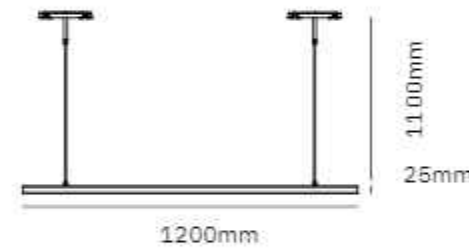

MG-321-C20D01F1200
LED: Bridgelux
Power: 40W Size:
L1204*W22*H44*H1000mm
Material: Aluminum

120°

20PCS