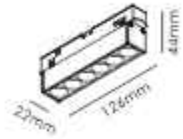

MG-321-C20G110/6*1W

LED: Bridgelux
Power: 6W
Size: L126*W22*H44mm
Material: Aluminum

24° 36°

50PCS