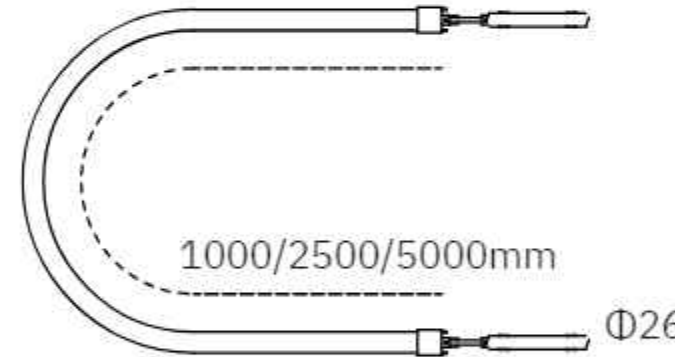

LED: Bridgelux
 Power: 10W
 Size: Ø26*193*1100mm
 Material: Plastic

360°

20PCS

MG-321-C20QX130

LED: Bridgelux
 Power: 5W
 Size: Ø130*193*198mm
 Material: Plastic

360°

20PCS

MG-321-C20GSΦ26*2500

LED: Bridgelux
 Power: 25W
 Size: Ø26*193*2600mm
 Material: Plastic

360°

10PCS

MG-321-MG-321-C20QX200

LED: Bridgelux
 Power: 5W
 Size: Ø200*193*198mm
 Material: Plastic 12PCS

360°

4PCS

MG-321-C20GSΦ26*5000

LED: Bridgelux
 Power: 40W
 Size: Ø26*193*5100mm
 Material: Plastic

360°

4PCS

MG-321-C20FGYSØ26*2500

LED: Bridgelux
 Power: 25W
 Size: Ø26*3000mm
 Material: Plastic

360°

20PCS

MG-321-C20GDØ26*500/5W

LED: Bridgelux
 Power: 5W
 Size: Ø26*193*550mm
 Material: Plastic

360°

20PCS

MG-321-C20GDØ26*1000/10W

LED: Bridgelux
 Power: 10W
 Size: Ø26*193*1050mm
 Material: Plastic

360°

20PCS

MG-321-C20F300/12W
 LED: Bridgelux
 Power: 12W
 Size: L304*W22*H44mm
 Material: Aluminum