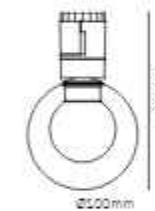

360°

12PCS

Atmosphere in place, lighting in place

MG-321-XG/F1BQ80

LED: Bridgelux
Power: 5W
Size: Ø80*140mm
Material: Glass

360°

20PCS

MG-321-XG/F1BQ100