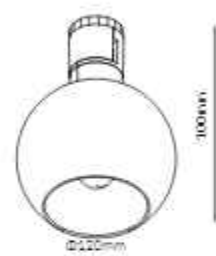

MG-321-XG/F2B130

LED: Bridgelux
Power: 5W
Size: Ø130*100*170mm
Material: Glass

120°

20PCS