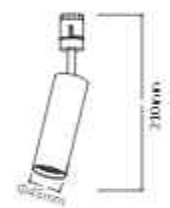

MG-321-GDJK/S02008

LED: Bridgelux
Power: 8W
Size: $\Phi 45 \times 10 \times 210 \text{mm}$
Material: Aluminum

15/24/36/50°

50PCS