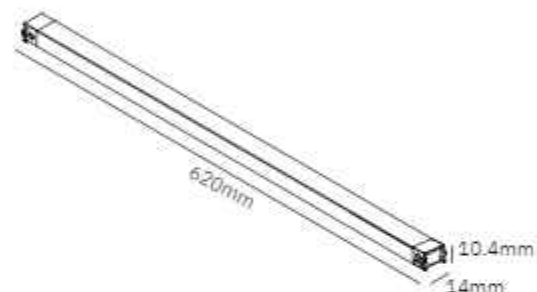

MG-321-CBJK/F0112

LED: Bridgelux
Power: 12W
Size: Φ 320x14x10.4mm
Material: Aluminum

90°

50PCS

MG-321-CBJK/F0116

LED: Bridgelux
Power: 16W
Size: Φ 620X14X10.4mm
Material: Aluminum

90°

50PCS