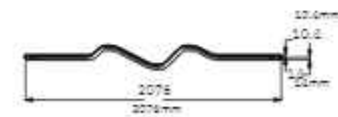

MG-321-CBJK/F2B130
LED: Bridgelux
Power: 24W
Size: Φ14X10.4X2000mm
Material: Plastic