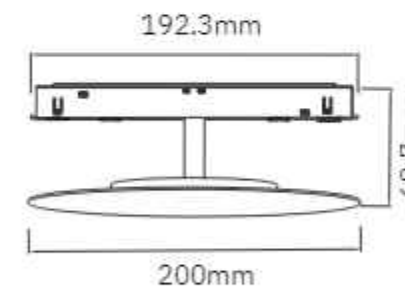

120°

10PCS

MG-321-C20D01F1200
 LED: Bridgelux
 Power: 40W Size:
 L1204*W22*H44*H1000mm
 Material: Aluminum

120°

20PCS

MG-321-C20D02G650
 LED: Bridgelux
 Power: 36W Size: Ø55*200mm
 Material: Aluminum

36°

10PCS

IP20 1-10V Constant Current

037

MG-321-C20B150

LED: Bridgelux
Power: 5W Size:
Φ150*H70mm
Material: Aluminum

180°

20PCS

MG-321-C20B200

LED: Bridgelux
Power: 5W Size:
Φ200*H70mm
Material: Aluminum

LED: Bridgelux
Power: 10W Size:
L345*W16.2*H18.2
Material: Aluminum

24° 36°

50PCS

MG-321-C20AF400

LED: Bridgelux P
Power: 10W Size:
L416*W16.2*H18.2mm
Material: Aluminum

120°

50PCS

MG-321-C20AG460