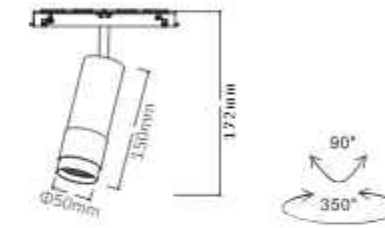

MG-321-CBJK/S03208

LED: Bridgelux
Power: 8W
Size: Ø45*146*145mm
Material: Aluminum

MG-321-CBJK/S02308

LED: Bridgelux
Power: 8W
Size: Ø50*172*150mm
Material: Aluminum