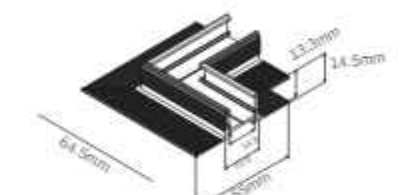

MG-321-CBJK-DT

Size: 74x50x20.5mm
Material: Aluminum

MG-321-CBJK-P

Size: 55x55x12mm
Material: Aluminum

MG-321-CBJK-A1000

Size: 1000x55x14.5mm
Material: Aluminum

MG-321-CBJK-AP

Size: 67.5x67.5x14.5mm
Material: Aluminum