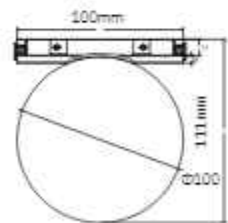

MG-321-CBJK/F1BQ100

LED: Bridgelux
 Power: 5W
 Size: Φ100mm
 Material: Glass

360°

20PCS

MG-321-CBJK/QX200

LED: Bridgelux
 Power: 5W Size:
 Φ200X198X145mm
 Material: Plastic

360°

12PCS