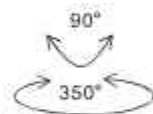

LED: CREE
 Power: 10W
 Size: Ø45*160mm
 Material: Aluminum

15~35°

10PCS

19mm

MG-321-C20TGS02112

LED: CREE/Bridgelux

Power: 12W

Size: Ø52*232*193mm