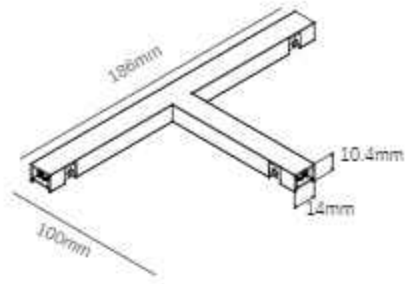

MG-321-CBJK-TD
Size: 100x100x14mm
Material: Aluminum

50PCS

100PCS

MG-321-CBJK-ZJ
Size: 1200x14x10.4mm
Material: Aluminum

100PCS

100PCS

50PCS

50PCS

No border design, line aesthetic

Minimalist design, outline the beauty of space lines, deductive light and shadow art space