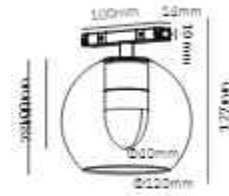

MG-321-CBJK/F1BQ130

LED: Bridgelux
 Power: 5W
 Size: Φ130mm
 Material: Glass

360°

12PCS

MG-321-CBJK/F2B130

LED: Bridgelux

Power: 5W

Size: Φ 130X110X170mm