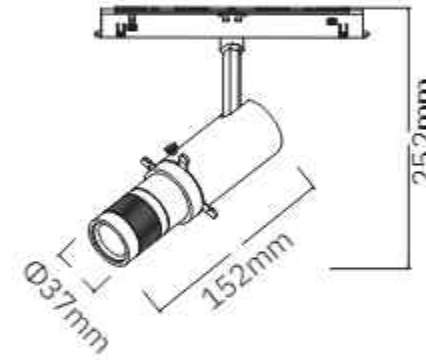

MG-321-C20S03110

LED: CREE
Power: 10W
Size: Ø45*160mm
Material: Aluminum

15~35°

10PCS