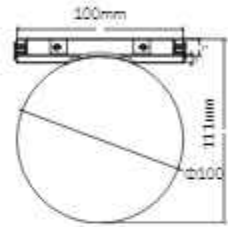

MG-321-CBJK/FYG2500

LED: Bridgelux
 Power: 30W
 Size: Ø26*193*2600mm
 Material: Aluminum

360°

10PCS

MG-321-CBJK/QX100

LED: Bridgelux
 Power: 5W Size:
 Φ100X198X150mm
 Material: Plastic

360°

20PCS