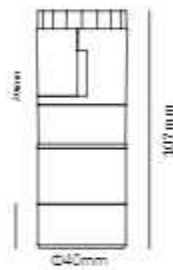

LED: Bridgelux
Power: 12W
Size: $\Phi 42 \times 125 \times 185$ mm
Material: Aluminum

36°

50PCS

MG-321-GDJK/T10600

LED: Bridgelux
Power: 20W
Size: $\Phi 36 \times 600 \times 100$ mm
Material: Plastic

360°

20PCS