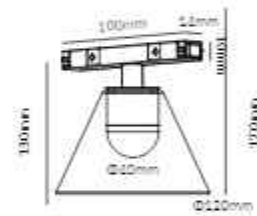

MG-321-CBJK/F3B130

LED: Bridgelux

Power: 5W

Size: Φ 130X110X170mm

Material: Glass

360°

20PCS