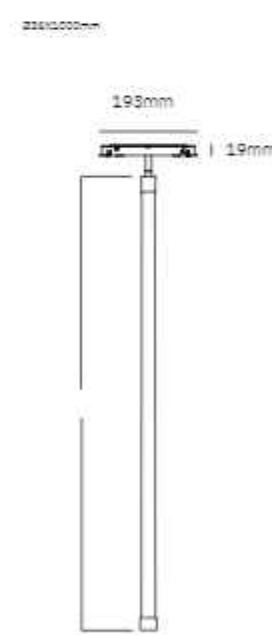

LED: Bridgelux
 Power: 10W
 Size: Ø26*193*1100mm
 Material: Plastic

360°

20PCS

MG-321-C20QX130

LED: Bridgelux
 Power: 5W
 Size: Ø130*193*198mm
 Material: Plastic

360°

20PCS

MG-321-C20GSΦ26*2500

LED: Bridgelux
 Power: 25W
 Size: Ø26*193*2600mm
 Material: Plastic

360°

10PCS

MG-321-MG-321-C20QX200

LED: Bridgelux
 Power: 5W
 Size: Ø200*193*198mm
 Material: Plastic 12PCS

360°

4PCS

MG-321-C20GSΦ26*5000

LED: Bridgelux
 Power: 40W
 Size: Ø26*193*5100mm
 Material: Plastic

360°

4PCS

MG-321-C20FGYSØ26*2500

LED: Bridgelux
 Power: 25W
 Size: Ø26*3000mm
 Material: Plastic

360°

20PCS

MG-321-C20GDØ26*500/5W

LED: Bridgelux
 Power: 5W
 Size: Ø26*193*550mm
 Material: Plastic

360°

20PCS

MG-321-C20GDØ26*1000/10W

LED: Bridgelux
 Power: 10W
 Size: Ø26*193*1050mm
 Material: Plastic

360°

20PCS

MG-321-C20F300/12W
 LED: Bridgelux
 Power: 12W
 Size: L304*W22*H44mm
 Material: Aluminum