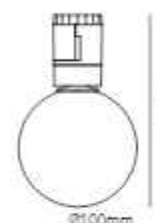

15/24/36/50°

50PCS

MG-321-XG/F2B130

LED: Bridgelux
Power: 5W
Size: Ø130*100*170mm
Material: Glass

120°

20PCS

MG-321-GDJK/QX100

LED: Bridgelux
Power: 5W
Size: Ø100*160mm
Material: Plastic