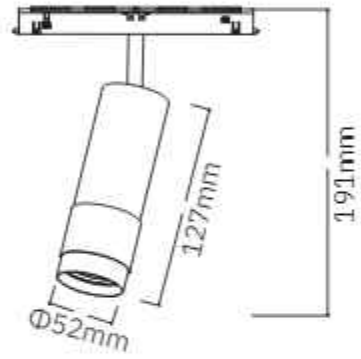

MG-321-C20S02312

LED: CREE/Bridgelux
Power: 12W
Size: Ø52*125*194*193mm
Material: Aluminum

15-50°

20PCS