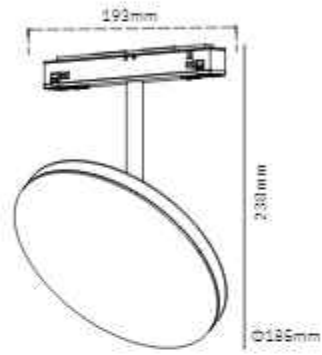

LED: Bridgelux
 Power: 8W
 Size: Ø50*172*150mm
 Material: Aluminum

MG-321-CBJK/S03212

LED: Bridgelux
 Power: 12W
 Size: Ø55*171*145mm
 Material: Aluminum

MG-321-CBJK/S03220

LED: Bridgelux
 Power: 20W
 Size: Ø65*198*145mm
 Material: Aluminum