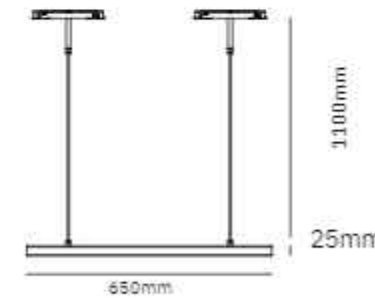

120°

10PCS

MG-321-C20D01F1200
 LED: Bridgelux
 Power: 40W Size:
 L1204*W22*H44*H1000mm
 Material: Aluminum

120°

20PCS

MG-321-C20D02G650
 LED: Bridgelux
 Power: 36W Size: Ø55*200mm
 Material: Aluminum

36°

10PCS