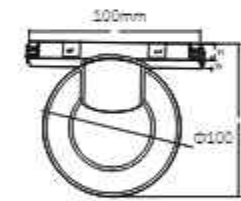

MG-321-CBJK/F1BQ80

LED: Bridgelux
 Power: 5W Size: Φ80mm
 Material: Glass

360°

20PCS

MG-321-CBJK/QX130

LED: Bridgelux
 Power: 5W
 Size: Φ130X198X150mm
 Material: Plastic

360°

20PCS