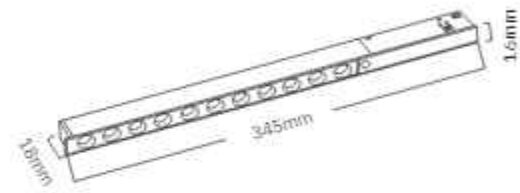

MG-321-C20AG350

LED: Bridgelux
Power: 10W Size:
L345*W16.2*H18.2
Material: Aluminum

24° 36°

50PCS