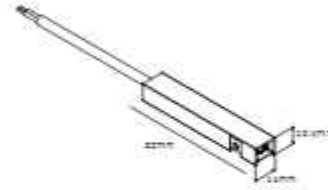

MG-321-CBJK-TD
Size: 100x100x14mm
Material: Aluminum

50PCS

MG-321-CBJK-ZT
Size: 100x14x10.4mm
Material: Aluminum

100PCS

MG-321-CBJK-ZJ
Size: 1200x14x10.4mm
Material: Aluminum

100PCS

MG-321-CBJK-SR
Size: 60x14x10.4mm
Material: Aluminum