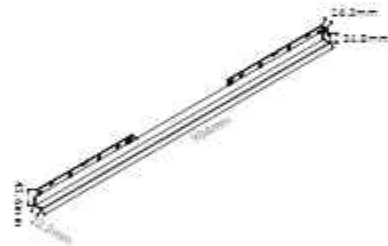

LED: Bridgelux
 Power: 5W
 Size: Ø26*193*550mm
 Material: Plastic

360°

20PCS

MG-321-C20GDØ26*1000/10W

LED: Bridgelux
 Power: 10W
 Size: Ø26*193*1050mm
 Material: Plastic

360°

20PCS

MG-321-C20F300/12W
 LED: Bridgelux
 Power: 12W
 Size: L304*W22*H44mm
 Material: Aluminum

120°

60PCS

MG-321-C20F600/18W
 LED: Bridgelux
 Power: 18W
 Size: L604*W22*H44mm
 Material: Aluminum

120°

30PCS

MG-321-C20F900/24W
 LED: Bridgelux
 Power: 24W
 Size: L904*W22*H44mm
 Material: Aluminum

120°

30PCS