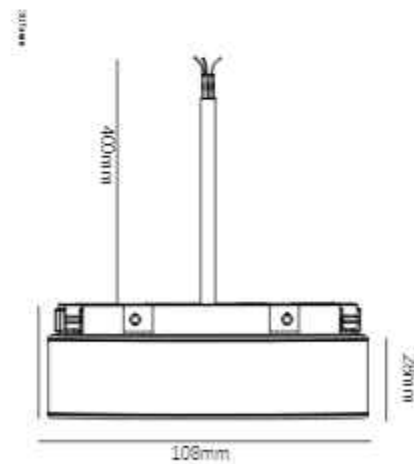

MG-321-CBJK-TD
Size: 100x100x14mm
Material: Aluminum

50PCS

100PCS

MG-321-CBJK-ZJ
Size: 1200x14x10.4mm
Material: Aluminum

100PCS

100PCS

50PCS

50PCS

No border design, line aesthetic

Minimalist design, outline the beauty of space lines, deductive light and shadow art space