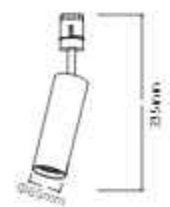

20-35°

50PCS

MG-321-GDJK/S02012

LED: Bridgelux
 Power: 12W
 Size: $\Phi 52 \times 125 \times 235 \text{mm}$
 Material: Aluminum

15/24/36/50°

50PCS

MG-321-GDJK/S02015

LED: Bridgelux
 Power: 18W
 Size: $\Phi 65 \times 150 \times 235 \text{mm}$
 Material: Aluminum