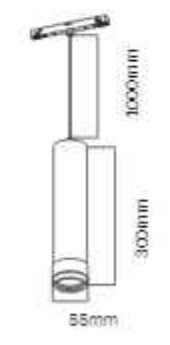

MG-321-C20D1512
LED: CREE/Bridgelux
Power: 12W
Material: Aluminum

15° 24° 36° 50°

50PCS

1. CCT
2. 3000K
   - 4000K
   - 5000K
   - 6000K

1. COLOR
2. Sand Black