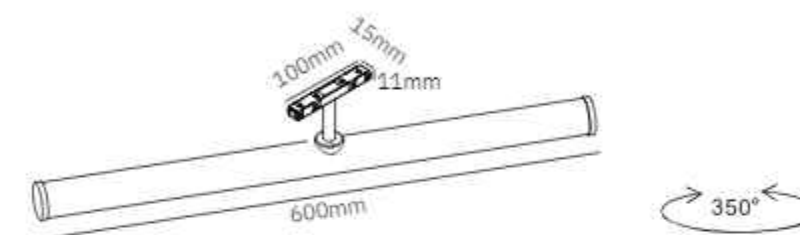

MG-321-CBJK/F0124

LED: Bridgelux
Power: 24W
Size: Φ 920X14X10.4mm
Material: Aluminum

90°

50PCS

MG-321-CBJK/F0132

LED: Bridgelux
Power: 32W
Size: Φ 1220X14X10.4mm
Material: Aluminum

90°

50PCS