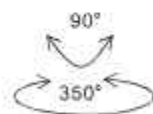

19mm

MG-321-C20TGS02112

LED: CREE/Bridgelux

Power: 12W

Size: Ø52*232*193mm

Material: Aluminum

15/24/36/50°

50PCS

MG-321-MXCK101

LED: Bridgelux

Power: 6W

Size: Ø112*19*16*193mm

Material: Aluminum

5°

50PCS

MG-321-C20TGS02212

LED: CREE/Bridgelux

Power: 2X12W

Size: Ø52*362*193mm

Material: Aluminum

15/24/36/50°

20PCS