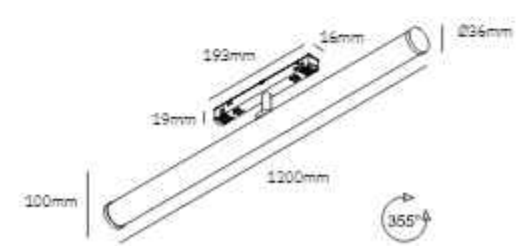

200PCS

MG-321-20-6
Size: 169*18*16mm
Material: Aluminum

200PCS

MG-321-20-7
Size: 189*18*16mm
Material: Aluminum

200PCS

MG-321-C20GFΦ26GJ
 Size: Ø26*193*1100mm
 Material: Aluminum

100PCS

MG-321-MW-48V/100W
 Size: 159*97*30mm
 Material: Aluminum

40PCS

MG-321-CBCX-DY48V/100W
 Size: 330*22*20mm
 Material: Aluminum

50PCS

MG-321-20ADY-48V150W
 Size: //mm
 Material: Aluminum

50PCS

MG-321-Remote for Cordless
 Size: 150*40*15mm
 Material: Aluminum

100PCS

MG-321-TY CCT-CELL
 Size: 86*86*17mm
 Material: Aluminum

100PCS

MG-321-TY CCT-220V
 Size: 86*86*17mm
 Material: Aluminum

100PCS

- IP20
- II
- 1-10V
- Constant Current
- DALI
- tuya
- Smart Home Icon

009

MG-321-C20FT10/18W
 LED: Bridgelux
 Power: 18W
 Size: $\Phi 36 \times 600 \times 193 \times 100$ mm
 Material: Plastic

- 360°
- 20PCS

MG-321-C20FT10/24W
 LED: Bridgelux
 Power: 24W
 Size: $\Phi 36 \times 900 \times 193 \times 100$ mm
 Material: Plastic

- 360°
- 20PCS

MG-321-C20FT10/30W
 LED: Bridgelux
 Power: 30W
 Size: $\Phi 36 \times 1200 \times 193 \times 100$ mm
 Material: Plastic