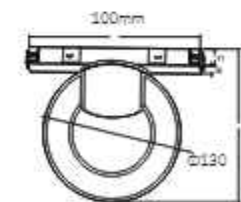

MG-321-CBJK/F1BQ100

LED: Bridgelux
 Power: 5W
 Size: Φ100mm
 Material: Glass

360°

20PCS

MG-321-CBJK/QX200

LED: Bridgelux
 Power: 5W Size:
 Φ200X198X145mm
 Material: Plastic

360°

12PCS