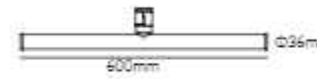

MG-321-GDJK/T10600

LED: Bridgelux
Power: 20W
Size: $\Phi 36 \times 600 \times 100$ mm
Material: Plastic

360°

20PCS