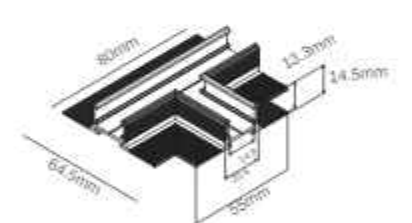

MG-321-CBJK-BNHR300

Size: 400x400x20x12mm
Material: Aluminum

MG-321-CBJK-BT

Size: 90x55x12mm
Material: Aluminum

MG-321-CBJK-AN

Size: 64.5x64.5x55mm
Material: Aluminum

MG-321-CBJK-AT

Size: 80x67.5x14.5mm
Material: Aluminum