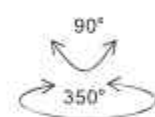

MG-321-C20S02918C/18W

LED: Bridgelux
Power: 18W
Size: $\Phi 102 \times 38 \times 193 \times 107$ mm
Material: Aluminum