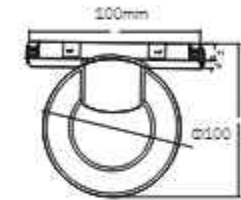

MG-321-CBJK/FYG2500

LED: Bridgelux
 Power: 30W
 Size: Ø26*193*2600mm
 Material: Aluminum

360°

10PCS

MG-321-CBJK/QX100

LED: Bridgelux
 Power: 5W Size:
 Φ100X198X150mm
 Material: Plastic

360°

20PCS