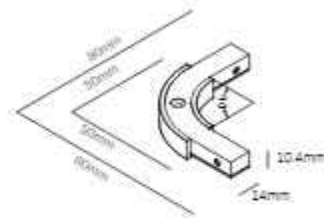

MG-321-CBJK-DT

Size: 74x50x20.5mm
Material: Aluminum

MG-321-CBJK-P

Size: 55x55x12mm
Material: Aluminum

MG-321-CBJK-A1000

Size: 1000x55x14.5mm
Material: Aluminum

MG-321-CBJK-AP

Size: 67.5x67.5x14.5mm
Material: Aluminum