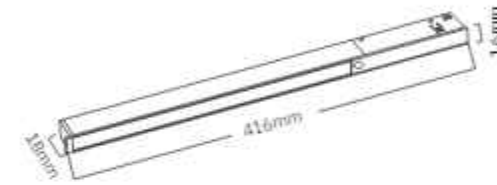

LED: Bridgelux
Power: 10W Size:
L345*W16.2*H18.2
Material: Aluminum

24° 36°

50PCS

MG-321-C20AF400

LED: Bridgelux P
Power: 10W Size:
L416*W16.2*H18.2mm
Material: Aluminum

120°

50PCS

MG-321-C20AG460