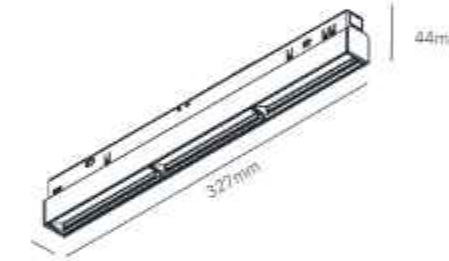

24° 36°

50PCS

MG-321-C20P220/12x1W

LED: Bridgelux
Power: 12W
Size: L220xW22xH44mm
Material: Aluminum

24° 36°

50PCS

MG-321-C20P330/18x1W

LED: Bridgelux
Power: 18W
Size: L327xW22xH44mm
Material: Aluminum