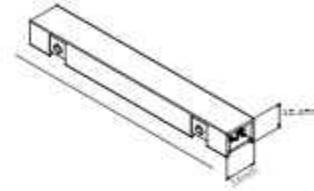

MG-321-CBJK-ZT
Size: 100x14x10.4mm
Material: Aluminum

100PCS