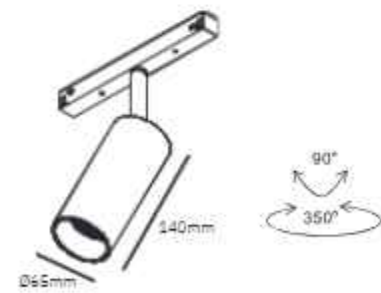

MG-321-CBJK/S03212

LED: Bridgelux
Power: 12W
Size: Ø55*171*145mm
Material: Aluminum