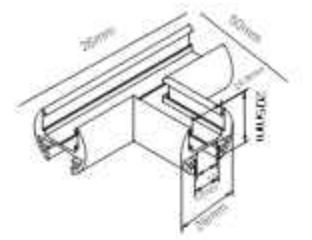

MG-321-CBJK-DT

Size: 74x50x20.5mm
Material: Aluminum

MG-321-CBJK-P

Size: 55x55x12mm
Material: Aluminum

MG-321-CBJK-A1000

Size: 1000x55x14.5mm
Material: Aluminum

MG-321-CBJK-AP

Size: 67.5x67.5x14.5mm
Material: Aluminum