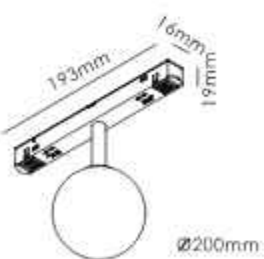

- 360°
- 20PCS

MG-321-C20FT10/24W
 LED: Bridgelux
 Power: 24W
 Size: $\Phi 36 \times 900 \times 193 \times 100$ mm
 Material: Plastic

- 360°
- 20PCS

MG-321-C20FT10/30W
 LED: Bridgelux
 Power: 30W
 Size: $\Phi 36 \times 1200 \times 193 \times 100$ mm
 Material: Plastic

LED: Bridgelux
 Power: 10W
 Size: Ø26*193*1100mm
 Material: Plastic

360°

20PCS

MG-321-C20QX130

LED: Bridgelux
 Power: 5W
 Size: Ø130*193*198mm
 Material: Plastic

360°

20PCS

MG-321-C20GSΦ26*2500

LED: Bridgelux
 Power: 25W
 Size: Ø26*193*2600mm
 Material: Plastic

360°

10PCS

MG-321-MG-321-C20QX200

LED: Bridgelux
 Power: 5W
 Size: Ø200*193*198mm
 Material: Plastic 12PCS

360°

4PCS

MG-321-C20GSΦ26*5000

LED: Bridgelux
 Power: 40W
 Size: Ø26*193*5100mm
 Material: Plastic

360°

4PCS

MG-321-C20FGYSØ26*2500

LED: Bridgelux
 Power: 25W
 Size: Ø26*3000mm
 Material: Plastic

360°

20PCS

MG-321-C20GDØ26*500/5W