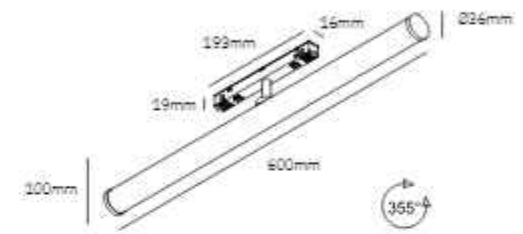

200PCS

MG-321-20-6
Size: 169*18*16mm
Material: Aluminum

200PCS

MG-321-20-7
Size: 189*18*16mm
Material: Aluminum

200PCS

MG-321-C20GFΦ26GJ
 Size: Ø26*193*1100mm
 Material: Aluminum

100PCS

MG-321-MW-48V/100W
 Size: 159*97*30mm
 Material: Aluminum

40PCS

MG-321-CBCX-DY48V/100W
 Size: 330*22*20mm
 Material: Aluminum

50PCS

MG-321-20ADY-48V150W
 Size: //mm
 Material: Aluminum

50PCS

MG-321-Remote for Cordless
 Size: 150*40*15mm
 Material: Aluminum

100PCS

MG-321-TY CCT-CELL
 Size: 86*86*17mm
 Material: Aluminum

100PCS

MG-321-TY CCT-220V
 Size: 86*86*17mm
 Material: Aluminum

100PCS

- IP20
- II
- 1-10V
- Constant Current
- DALI
- tuya
- Smart Home Icon

009

MG-321-C20FT10/18W
 LED: Bridgelux
 Power: 18W
 Size: $\Phi 36 \times 600 \times 193 \times 100$ mm
 Material: Plastic

- 360°
- 20PCS

MG-321-C20FT10/24W
 LED: Bridgelux
 Power: 24W
 Size: $\Phi 36 \times 900 \times 193 \times 100$ mm
 Material: Plastic

- 360°
- 20PCS

MG-321-C20FT10/30W
 LED: Bridgelux
 Power: 30W
 Size: $\Phi 36 \times 1200 \times 193 \times 100$ mm
 Material: Plastic