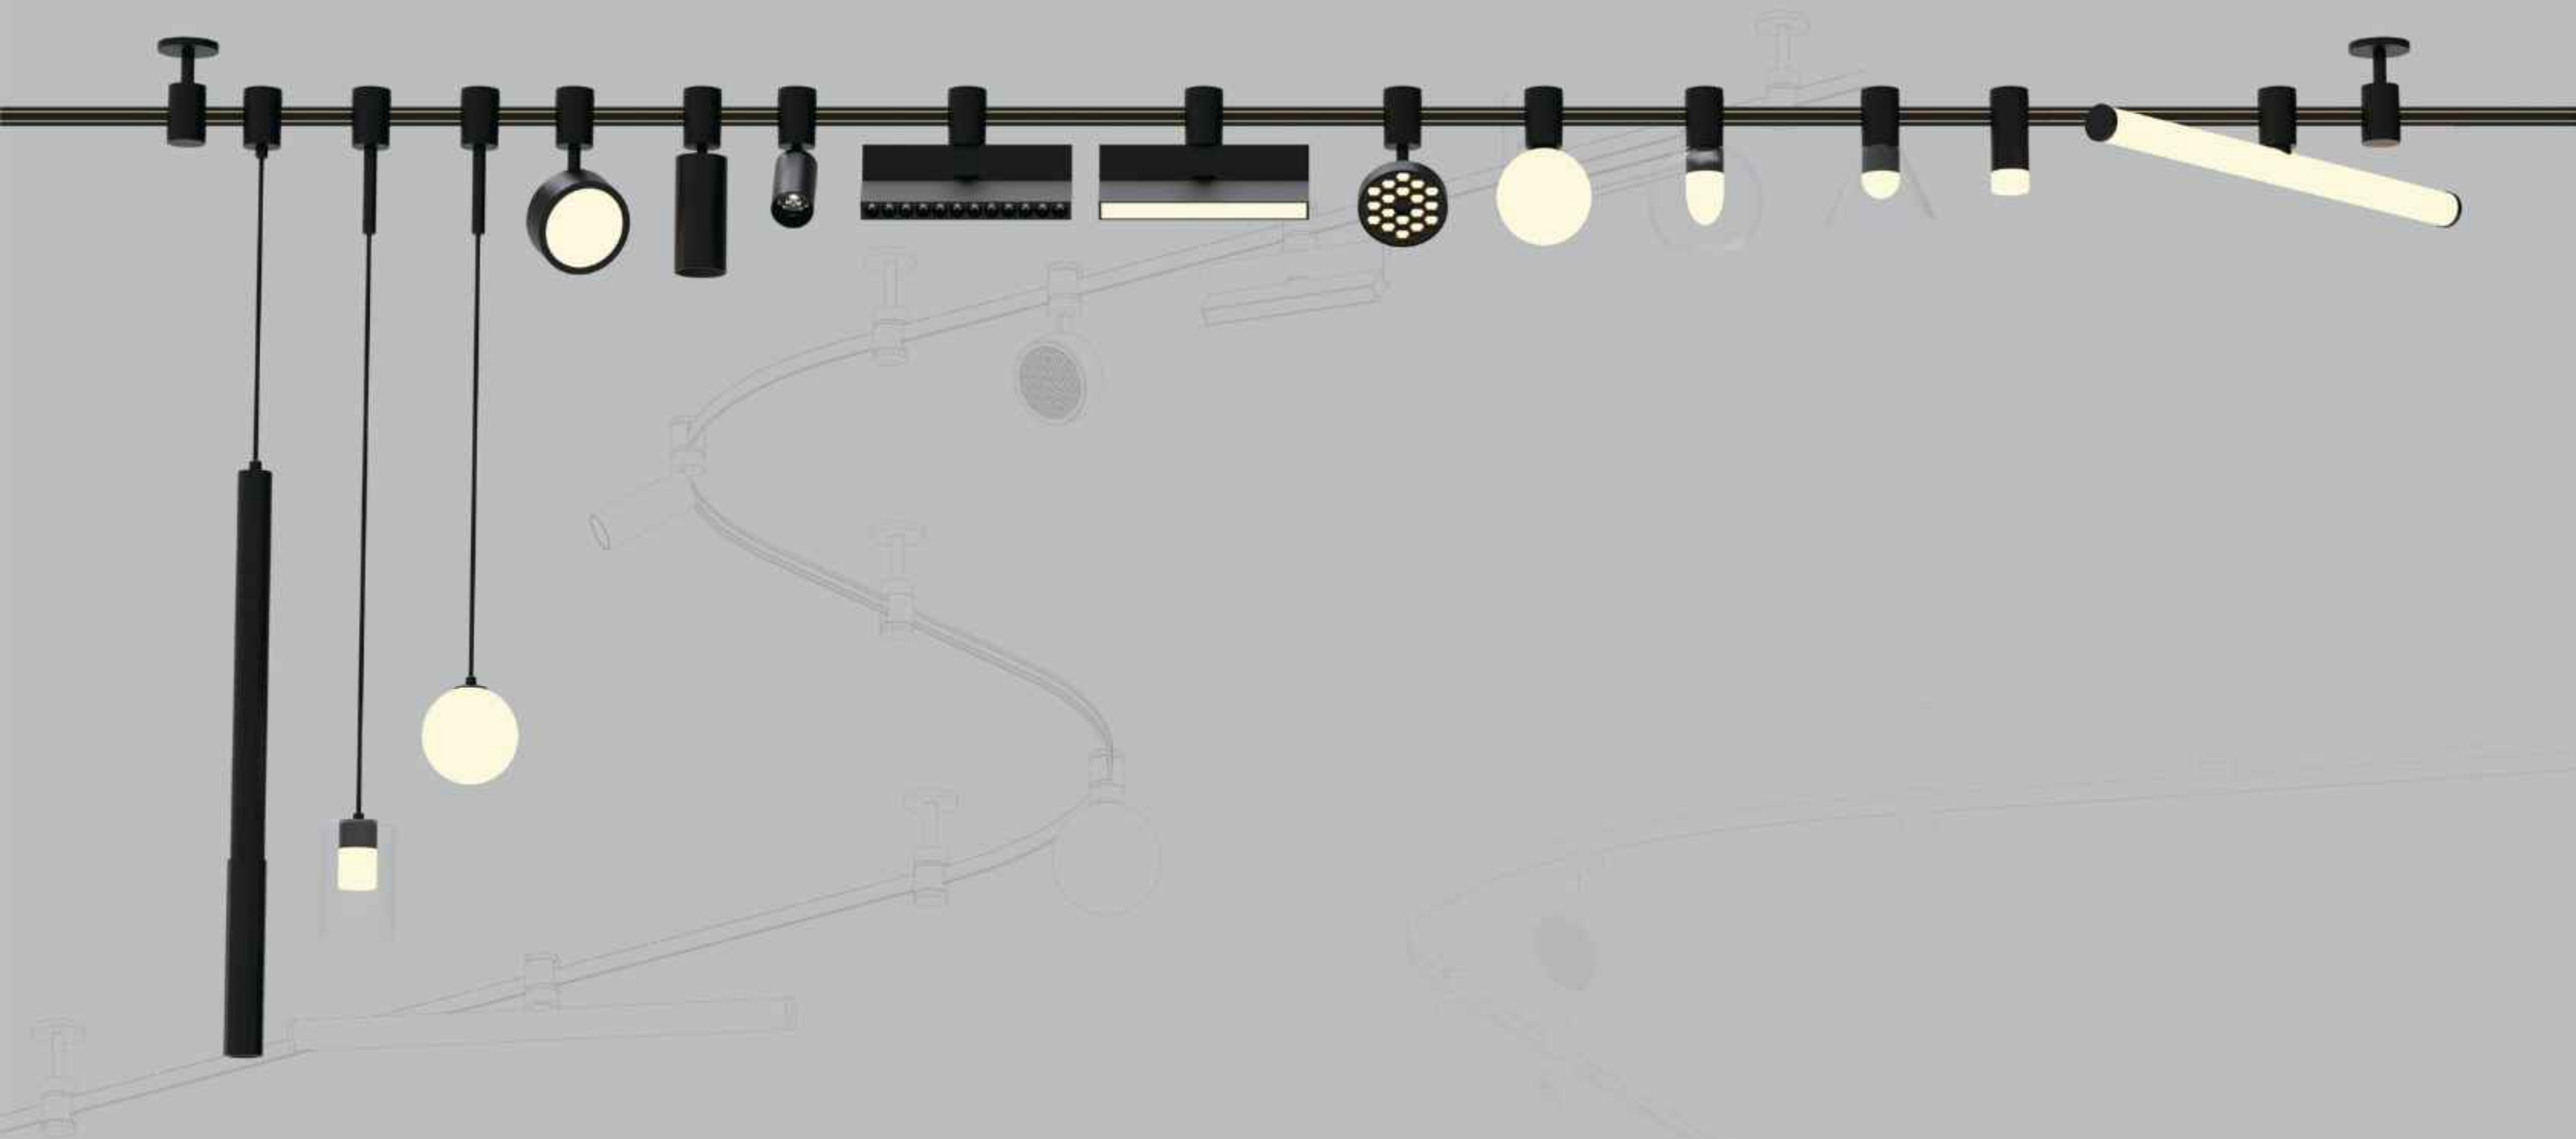

MG-321-CBJK/BΦ200
 LED: Bridgelux
 Power: 5W
 Size: Φ200X40mm
 Material: Aluminum

MG-321-CBJK/GJ01-1000
 LED: Bridgelux
 Power: 10W
 Size: Φ114X10.4X1000mm
 Material: Plastic

MG-321-CBJK/F2B130
 LED: Bridgelux
 Power: 24W
 Size: Φ14X10.4X2000mm
 Material: Plastic