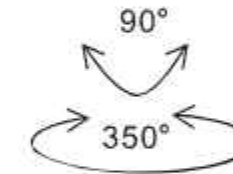

MG-321-C20S03110

LED: CREE
Power: 10W
Size: Ø45*160mm
Material: Aluminum

15~35°

10PCS