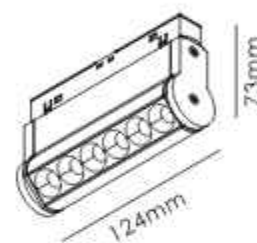

Power: 6W

Size: L126*W22*H110mm

Material: Aluminum

24° 36°

50PCS

MG-321-C20X/6*1W

LED: Bridgelux

Power: 6W