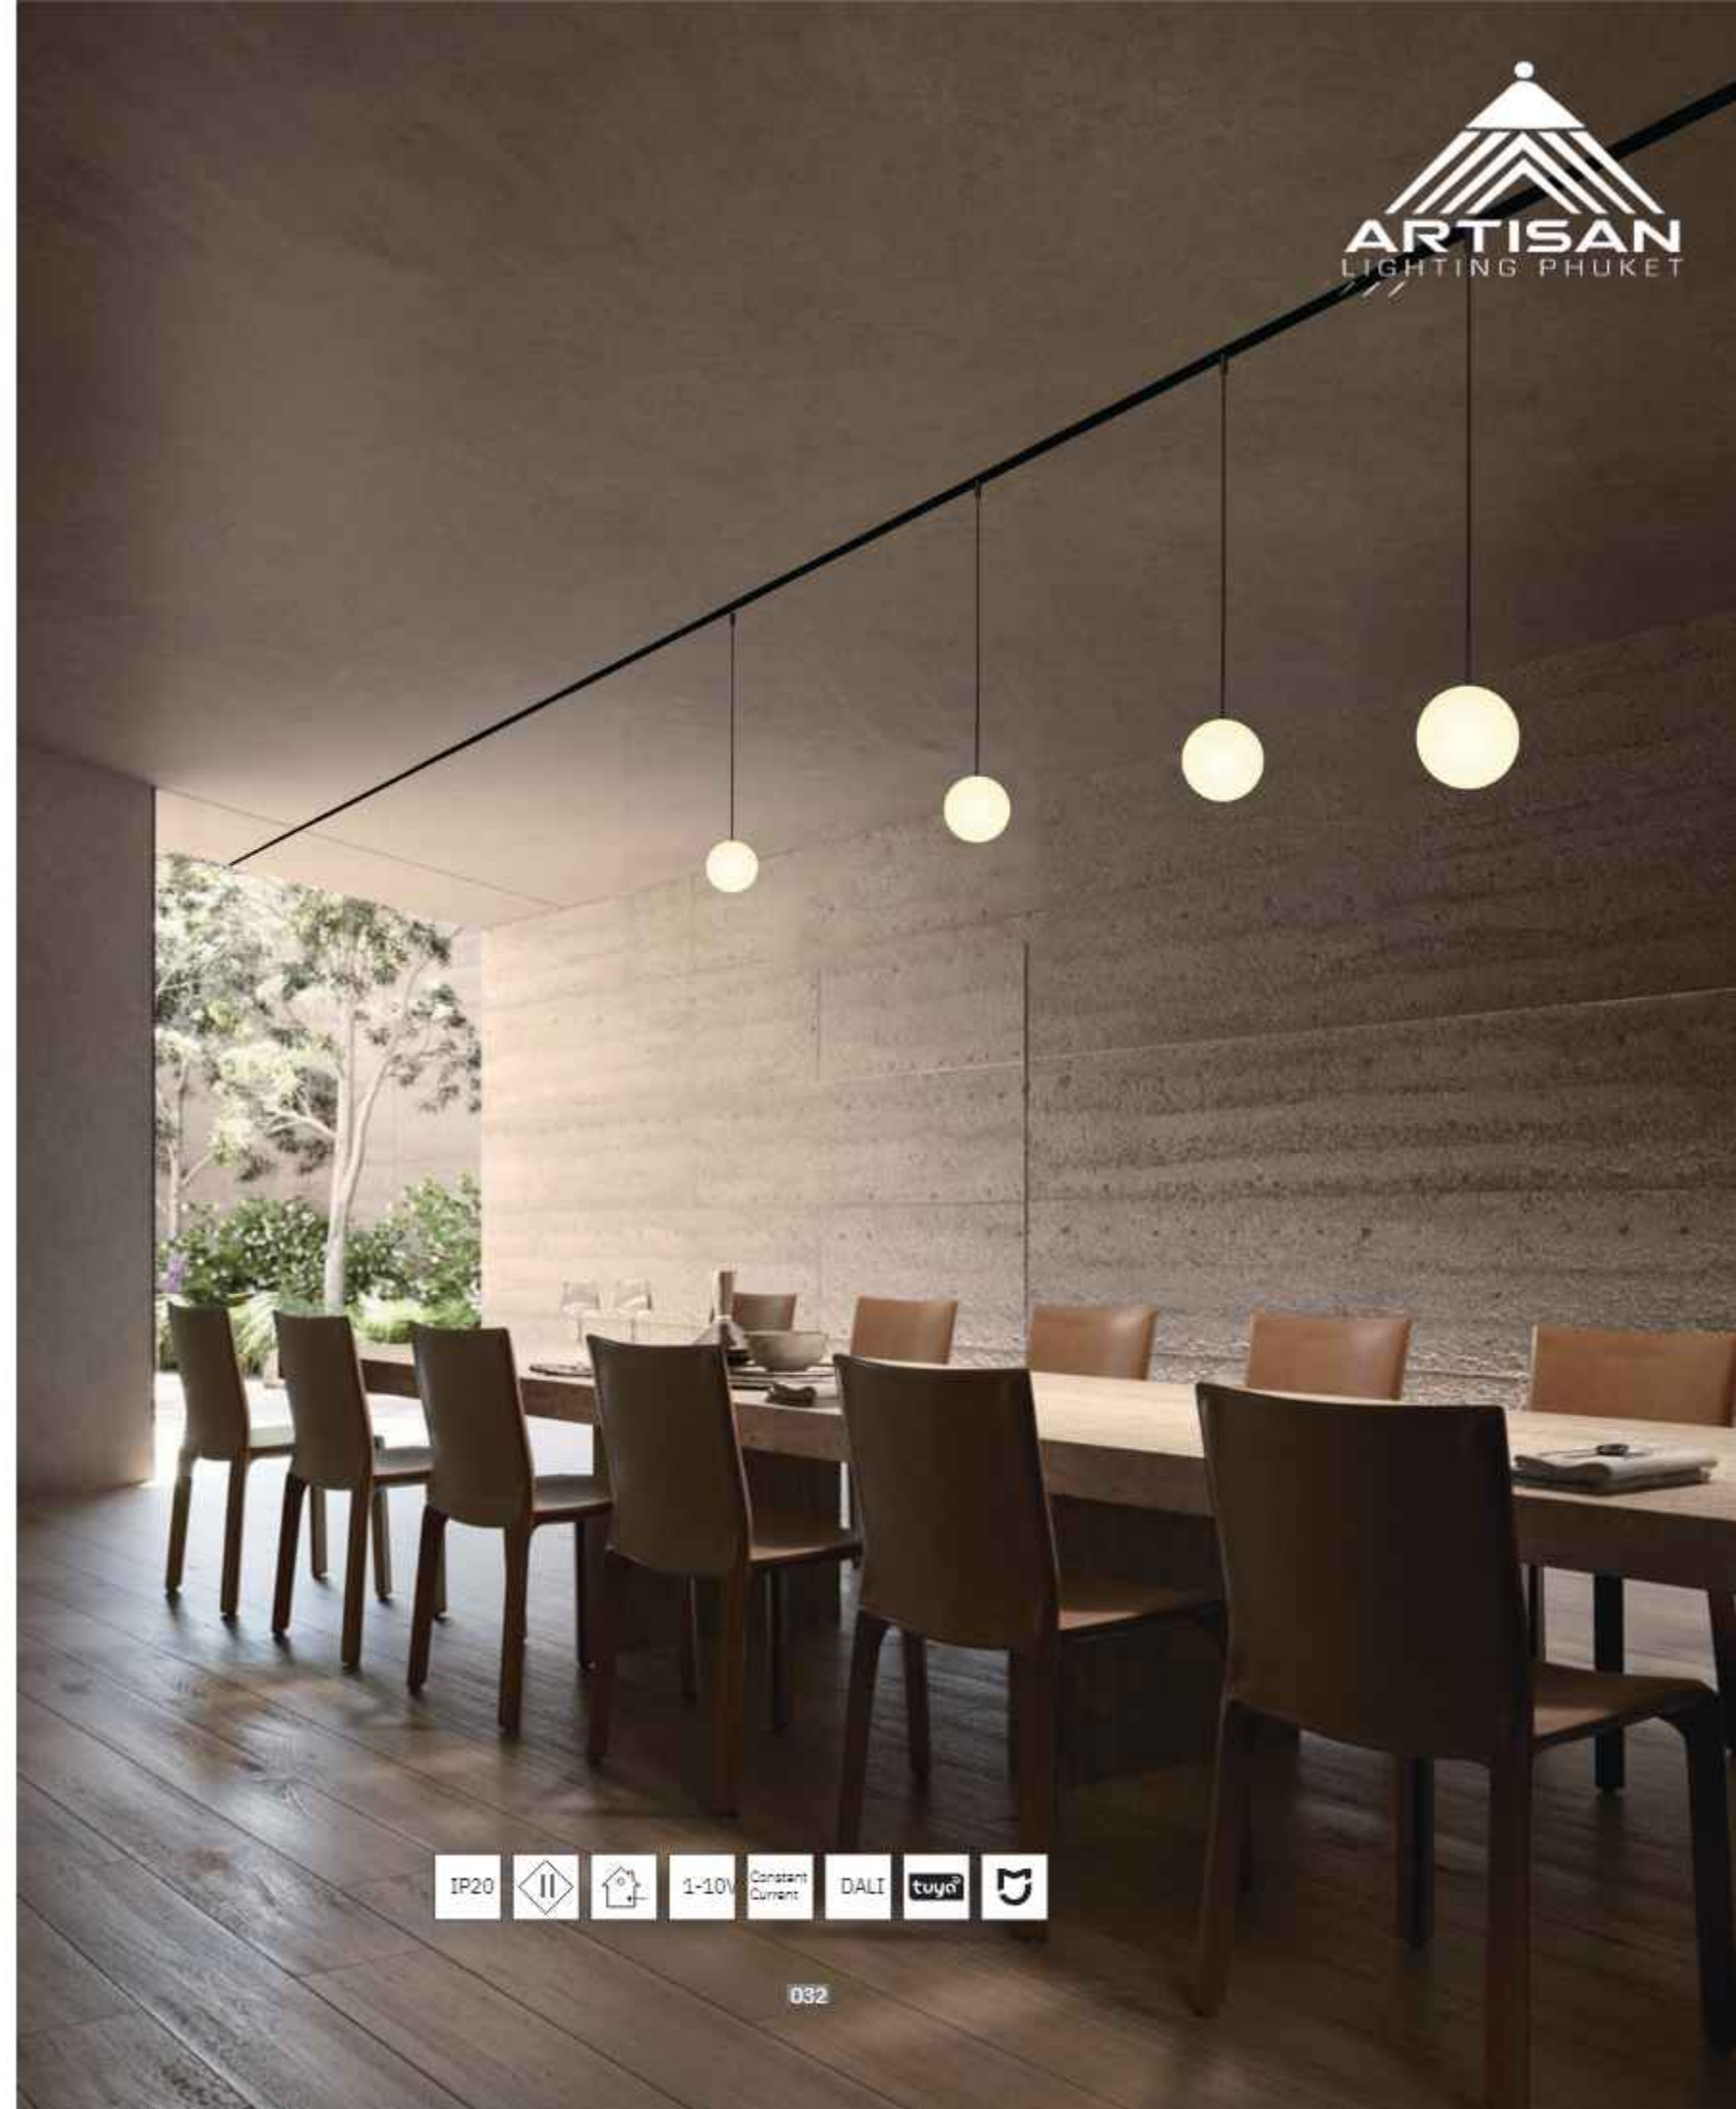

MG-321-C20/QD100/5W

LED: CREE /Bridgelux

Power: 5W

Size: Ø100*193*H1000mm

Material: Plastic

360°

40PCS

MG-321-C20/QD130/5W

LED: CREE /Bridgelux

Power: 5W

Size: Ø130*193*H1000mm

Material: Plastic

360°

20PCS

MG-321-C20/QD200/5W

LED: CREE /Bridgelux

Power: 5W

Size: Ø200*193*H1000mm

Material: Plastic

360°

12PCS