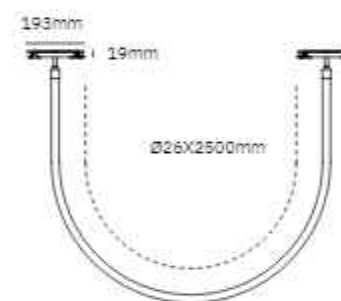

- 360°
- 20PCS

MG-321-C20FT10/24W
 LED: Bridgelux
 Power: 24W
 Size: $\Phi 36 \times 900 \times 193 \times 100$ mm
 Material: Plastic

- 360°
- 20PCS

MG-321-C20FT10/30W
 LED: Bridgelux
 Power: 30W
 Size: $\Phi 36 \times 1200 \times 193 \times 100$ mm
 Material: Plastic

LED: Bridgelux
 Power: 10W
 Size: Ø26*193*1100mm
 Material: Plastic

360°

20PCS

MG-321-C20QX130

LED: Bridgelux
 Power: 5W
 Size: Ø130*193*198mm
 Material: Plastic

360°

20PCS

MG-321-C20GSΦ26*2500

LED: Bridgelux
 Power: 25W
 Size: Ø26*193*2600mm
 Material: Plastic

360°

10PCS

MG-321-MG-321-C20QX200

LED: Bridgelux
 Power: 5W
 Size: Ø200*193*198mm
 Material: Plastic 12PCS

360°

4PCS

MG-321-C20GSΦ26*5000

LED: Bridgelux
 Power: 40W
 Size: Ø26*193*5100mm
 Material: Plastic

360°

4PCS

MG-321-C20FGYSØ26*2500

LED: Bridgelux
 Power: 25W
 Size: Ø26*3000mm
 Material: Plastic

360°

20PCS

MG-321-C20GDØ26*500/5W