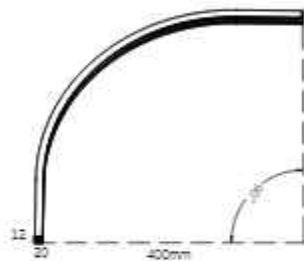

MG-321-CBJK-BNHR300

Size: 90x55x12mm
Material: Aluminum