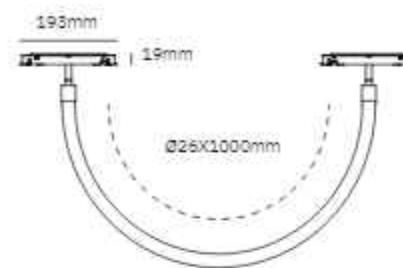

MG-321-C20GSΦ26*1000

LED: Bridgelux
Power: 10W
Size: Ø26*193*1100mm
Material: Plastic

360°

20PCS