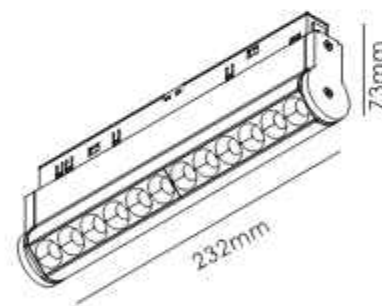

MG-321-C20X/12*1W

LED: Bridgelux

Power: 12W

Size: L230*W33.4*H75.5mm

Material: Aluminum

24° 36°

50PCS

CCT

3000K 4000K 5000K 6000K

COLOR

■ Sand Black
□ Sand White

CCT

3000K 4000K 5000K 6000K

COLOR

■ Sand Black