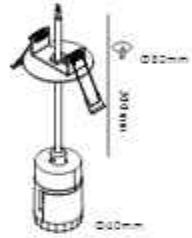

Size: 100x20x4mm
Material: Aluminum

50PCS

MG-321-XGGDS

Size: 60x300mm
Material: Aluminum

50PCS

MG-321-GDDY100W

Size: 105x30x145mm
Material: Aluminum

50PCS