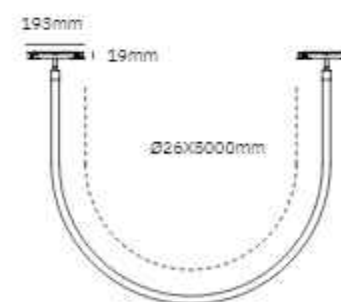

LED: Bridgelux
 Power: 10W
 Size: Ø26*193*1100mm
 Material: Plastic

360°

20PCS

MG-321-C20QX130

LED: Bridgelux
 Power: 5W
 Size: Ø130*193*198mm
 Material: Plastic

360°

20PCS

MG-321-C20GSΦ26*2500

LED: Bridgelux
 Power: 25W
 Size: Ø26*193*2600mm
 Material: Plastic

360°

10PCS

MG-321-MG-321-C20QX200

LED: Bridgelux
 Power: 5W
 Size: Ø200*193*198mm
 Material: Plastic 12PCS

360°

4PCS

MG-321-C20GSΦ26*5000

LED: Bridgelux
 Power: 40W
 Size: Ø26*193*5100mm
 Material: Plastic

360°

4PCS

MG-321-C20FGYSØ26*2500

LED: Bridgelux
 Power: 25W
 Size: Ø26*3000mm
 Material: Plastic

360°

20PCS

MG-321-C20GDØ26*500/5W

LED: Bridgelux
 Power: 5W
 Size: Ø26*193*550mm
 Material: Plastic

360°

20PCS

MG-321-C20GDØ26*1000/10W

LED: Bridgelux
 Power: 10W
 Size: Ø26*193*1050mm
 Material: Plastic

360°

20PCS

MG-321-C20F300/12W
 LED: Bridgelux
 Power: 12W
 Size: L304*W22*H44mm
 Material: Aluminum