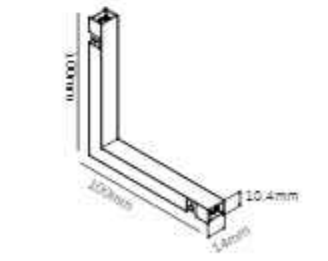

MG-321-CBJK-LJ

Size: 40x16.5x1.0mm
Material: Aluminum

MG-321-CBJK-D1000

Size: 1000x26mm
Material: Aluminum

MG-321-CBJK-PD

Size: 100x100x14mm
Material: Aluminum

MG-321-CBJK-ND

Size: 100x100x14mm
Material: Aluminum