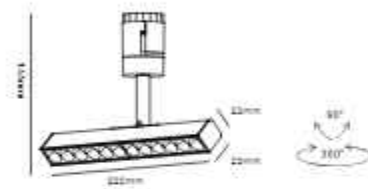

MG-321-XGG220

LED: Bridgelux
Power: 12W
Size: 220X25X22X145mm
Material: Aluminum

36°

50PCS