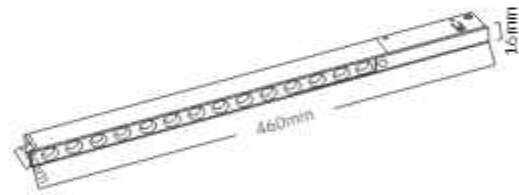

LED: Bridgelux
Power: 10W Size:
L345*W16.2*H18.2
Material: Aluminum

24° 36°

50PCS

MG-321-C20AF400

LED: Bridgelux P
Power: 10W Size:
L416*W16.2*H18.2mm
Material: Aluminum

120°

50PCS

MG-321-C20AG460