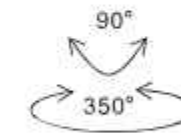

MG-321-C20FD185

LED: Bridgelux
Power: 15W
Size: Ø185*169*193mm
Material: Aluminum

120°

10PCS