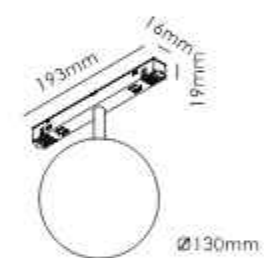

40PCS

MG-321-CBCX-DY48V/100W
 Size: 330*22*20mm
 Material: Aluminum

50PCS

MG-321-20ADY-48V150W
 Size: //mm
 Material: Aluminum

50PCS

MG-321-Remote for Cordless
 Size: 150*40*15mm
 Material: Aluminum

100PCS

MG-321-TY CCT-CELL
 Size: 86*86*17mm
 Material: Aluminum

- 360°
- 20PCS

MG-321-C20FT10/24W
 LED: Bridgelux
 Power: 24W
 Size: $\Phi 36 \times 900 \times 193 \times 100$ mm
 Material: Plastic

- 360°
- 20PCS

MG-321-C20FT10/30W
 LED: Bridgelux
 Power: 30W
 Size: $\Phi 36 \times 1200 \times 193 \times 100$ mm
 Material: Plastic

LED: Bridgelux
 Power: 10W
 Size: Ø26*193*1100mm
 Material: Plastic

360°

20PCS

MG-321-C20QX130

LED: Bridgelux
 Power: 5W
 Size: Ø130*193*198mm
 Material: Plastic

360°

20PCS

MG-321-C20GSΦ26*2500

LED: Bridgelux
 Power: 25W
 Size: Ø26*193*2600mm
 Material: Plastic

360°

10PCS

MG-321-MG-321-C20QX200

LED: Bridgelux
 Power: 5W
 Size: Ø200*193*198mm
 Material: Plastic 12PCS

360°

4PCS

MG-321-C20GSΦ26*5000