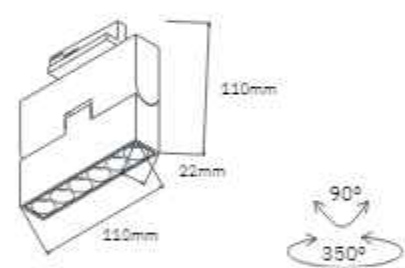

90°

10PCS

MG-321-XG/D13-90

LED: Bridgelux
 Power: 5W
 Size: Ø90*95*145*H1200mm
 Material: Aluminum

36°

50PCS

MG-321-GD02225

LED: CREE/Bridgelux
Power: 25W
Flux(Lm): 1450Lm
Material: Aluminum