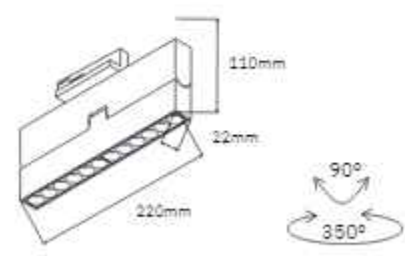

MG-321-GD0331E

LED: CREE/Bridgelux
Power: 12W
Flux(Lm): 865Lm
Material: Aluminum