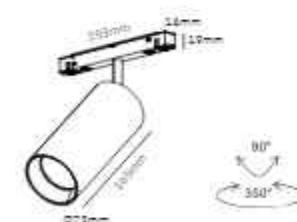

 15° 24° 36° 50°
 20PCS

MG-321-C20S02008/8W
 LED: CREE/Bridgelux
 Power: 8W
 Size: Ø45*100*169*193mm
 Material: Aluminum

 15° 24° 36° 50°
 50PCS

MG-321-C20S02012/12W
 LED: CREE/Bridgelux
 Power: 12W
 Size: Ø52*125*194*193mm
 Material: Aluminum

 15° 24° 36° 50°
 20PCS

MG-321-C20S02020/20W
 LED: CREE/Bridgelux
 Power: 20W Size:
 Ø65*160*219*193mm
 Material: Aluminum

 15° 24° 36° 50°
 20PCS

MG-321-C20S02030/30W
 LED: CREE/Bridgelux
 Power: 30W Size:
 Ø75*165*219*193mm
 Material: Aluminum