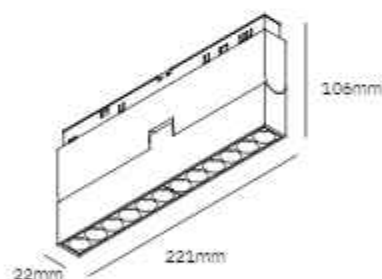

Size: L126*W33.4*H75.5mm

Material: Aluminum

24° 36°

50PCS

MG-321-C20ZG220/12*1W

LED: Bridgelux

Power: 12W

Size: L220*W22*H110mm