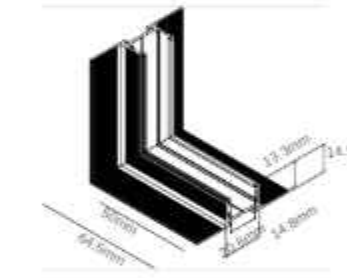

MG-321-CBJK-BNHR300

Size: 400x400x20x12mm
Material: Aluminum

MG-321-CBJK-BT

Size: 90x55x12mm
Material: Aluminum

MG-321-CBJK-AN

Size: 64.5x64.5x55mm
Material: Aluminum

MG-321-CBJK-AT

Size: 80x67.5x14.5mm
Material: Aluminum