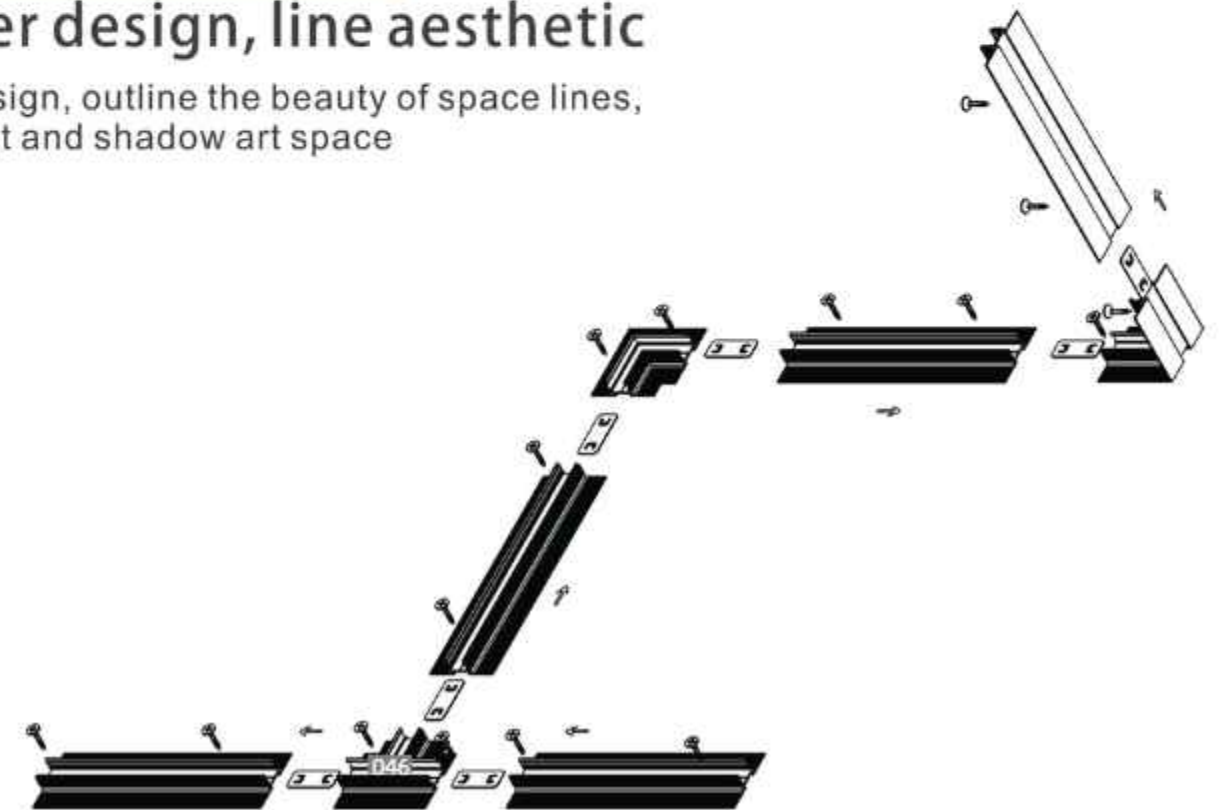

100PCS

MG-321-CBJK-D100W
Size: 120x30x145mm
Material: Aluminum

50PCS

MG-321-CBJK-D200W
Size: 150x30x145mm
Material: Aluminum

50PCS

No border design, line aesthetic

Minimalist design, outline the beauty of space lines, deductive light and shadow art space