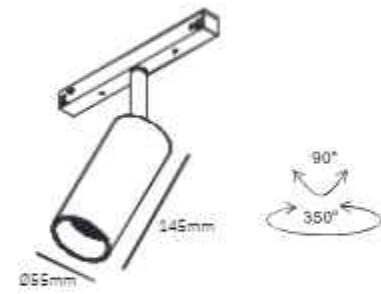

MG-321-CBJK/S03208

LED: Bridgelux
Power: 8W
Size: Ø45*146*145mm
Material: Aluminum

MG-321-CBJK/S02308

LED: Bridgelux
Power: 8W
Size: Ø50*172*150mm
Material: Aluminum

MG-321-CBJK/S03212

LED: Bridgelux
Power: 12W
Size: Ø55*171*145mm
Material: Aluminum

MG-321-CBJK/S03220

LED: Bridgelux
Power: 20W
Size: Ø65*198*145mm
Material: Aluminum