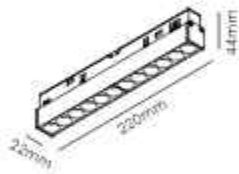

120°

20PCS

MG-321-C20G110/6*1W

LED: Bridgelux
Power: 6W
Size: L126*W22*H44mm
Material: Aluminum

24° 36°

50PCS

MG-321-C20G220/12*1W

LED: Bridgelux
Power: 12W
Size: L220*W22*H44mm
Material: Aluminum