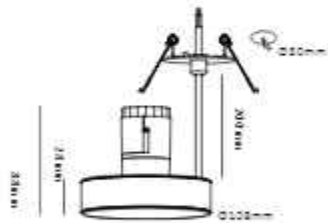

Size: 100x20x4mm
Material: Aluminum

50PCS

MG-321-XGGDS

Size: 60x300mm
Material: Aluminum

50PCS

MG-321-GDDY100W

Size: 105x30x145mm
Material: Aluminum

50PCS