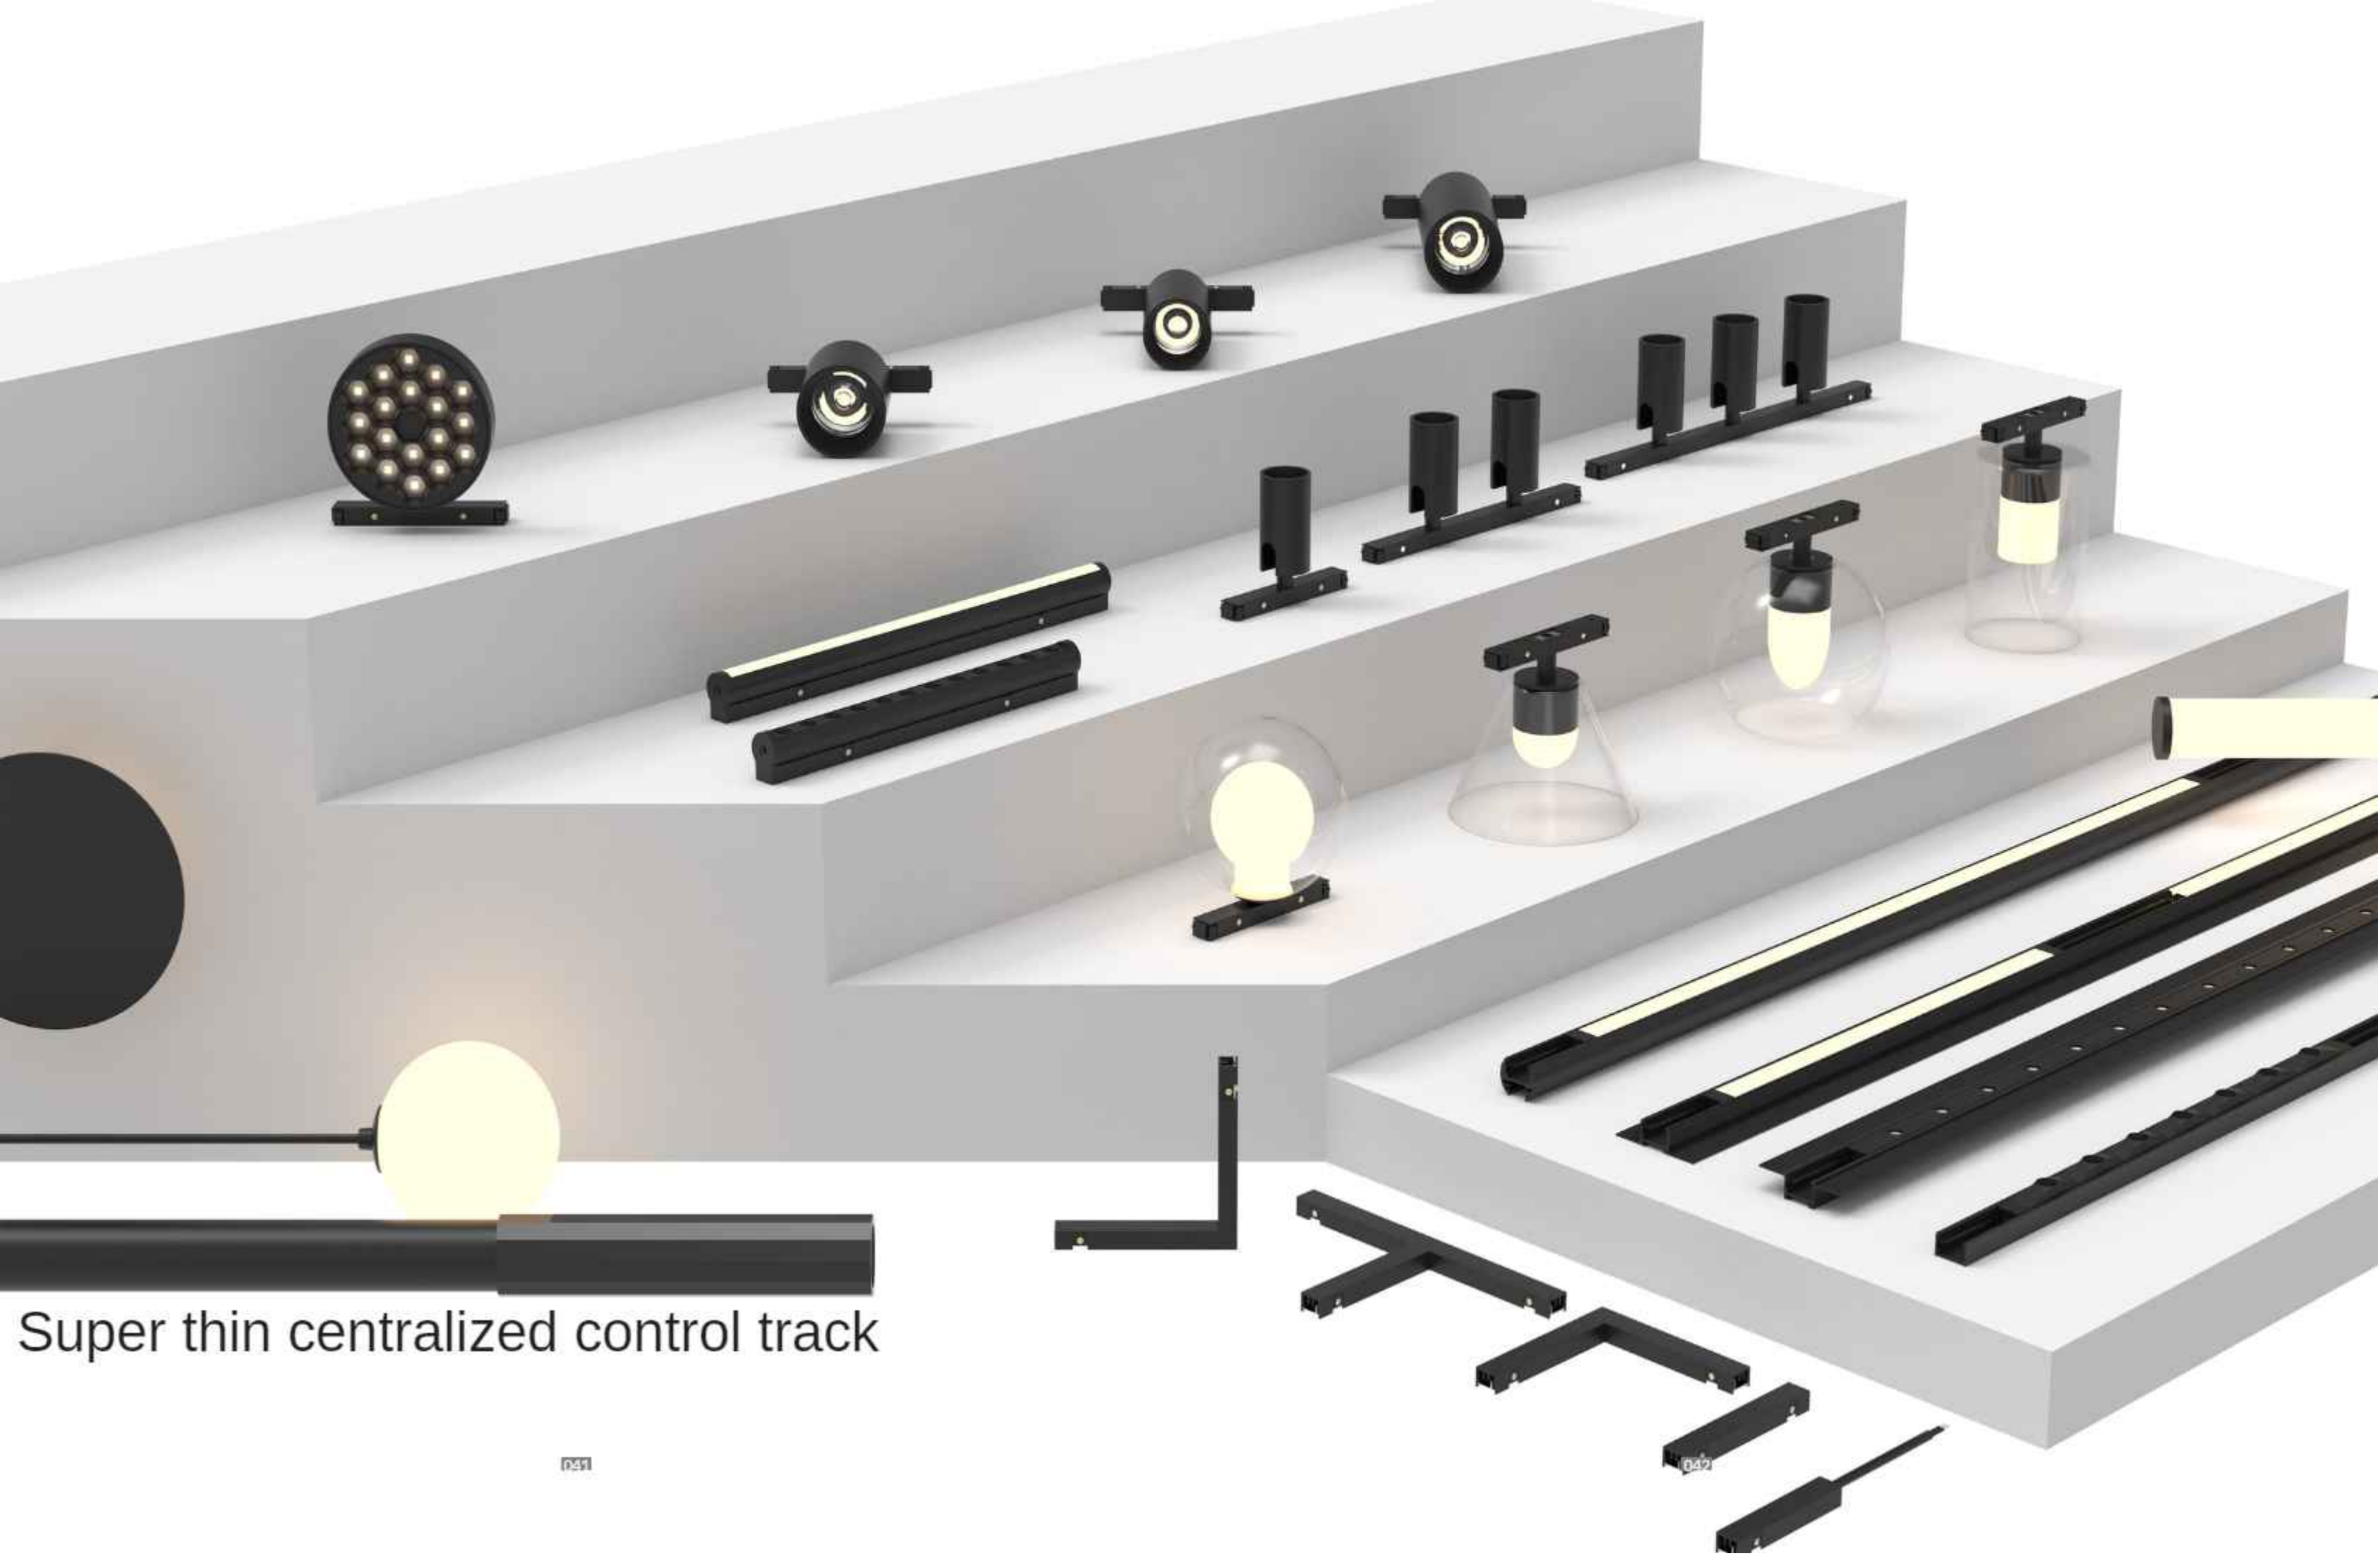

Super thin centralized control track