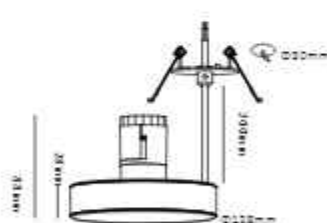

Size: 20*4mm
Material: Aluminum

10PCS

Size: 60x13mm
Material: Aluminum

50PCS

Size: 100x20x4mm
Material: Aluminum

50PCS

Size: 60x300mm
Material: Aluminum

50PCS

Size: 105x30x145mm
Material: Aluminum

50PCS

Size: 150x30*145mm
Material: Aluminum

50PCS