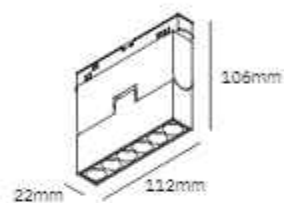

24° 36°

50PCS

MG-321-C20P440/24x1W

LED: Bridgelux
Power: 24W
Size: L434xW22xH44mm
Material: Aluminum

24° 36°

50PCS

MG-321-C20ZG110/6*1W

LED: Bridgelux