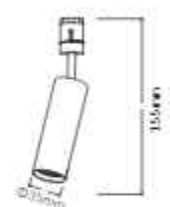

LED: Bridgelux
Power: 18W
Size: Ø96X20X55mm
Material: Aluminum

36°

20PCS

MG-321-XG/FD185

LED: Bridgelux
Power: 15W
Size: Ø165X16X55mm
Material: Aluminum

120°

10PCS

MG-321-GDJK/S02005