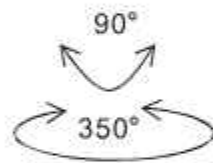

MG-321-C20S02312

LED: CREE/Bridgelux
Power: 12W
Size: Ø52*125*194*193mm
Material: Aluminum