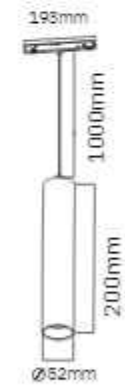

MG-321-C20/D200/12W
LED: CREE /Bridgelux
Power: 12W Size:
Ø52*200*193*H1000mm
Material: Aluminum

15°24°36°

50PCS