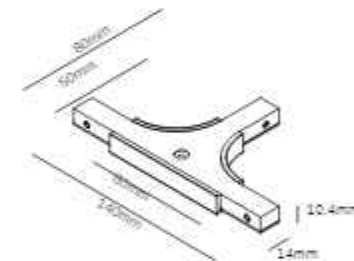

MG-321-CBJK-AN

Size: 64.5x64.5x55mm
Material: Aluminum