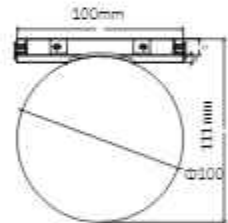

MG-321-CBJK/F1BQ80

LED: Bridgelux
 Power: 5W Size: Φ80mm
 Material: Glass

360°

20PCS

MG-321-CBJK/QX130

LED: Bridgelux
 Power: 5W
 Size: Φ130X198X150mm
 Material: Plastic

360°

20PCS