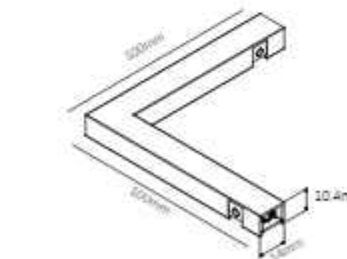

MG-321-CBJK-LJ

Size: 40x16.5x1.0mm
Material: Aluminum

MG-321-CBJK-D1000

Size: 1000x26mm
Material: Aluminum

MG-321-CBJK-PD

Size: 100x100x14mm
Material: Aluminum

MG-321-CBJK-ND

Size: 100x100x14mm
Material: Aluminum