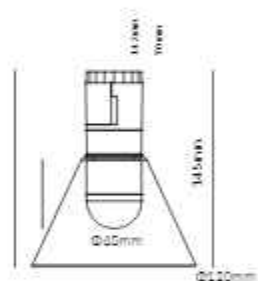

MG-321-XG/F3B130

LED: Bridgelux
Power: 5W
Size: Ø130X100X170mm
Material: Glass

36°

20PCS