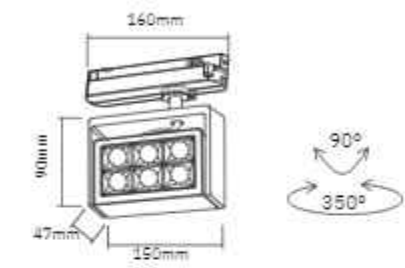

90°

10PCS

MG-321-XG/D13-90

LED: Bridgelux
 Power: 5W
 Size: Ø90*95*145*H1200mm
 Material: Aluminum

36°

50PCS

MG-321-GD02225

LED: CREE/Bridgelux
Power: 25W
Flux(Lm): 1450Lm
Material: Aluminum