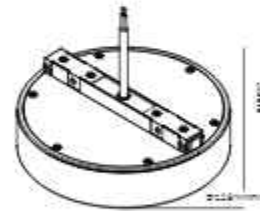

100PCS

MG-321-CBJK-D100W
Size: 120x30x145mm
Material: Aluminum

50PCS

MG-321-CBJK-D200W
Size: 150x30x145mm
Material: Aluminum

50PCS

No border design, line aesthetic

Minimalist design, outline the beauty of space lines, deductive light and shadow art space