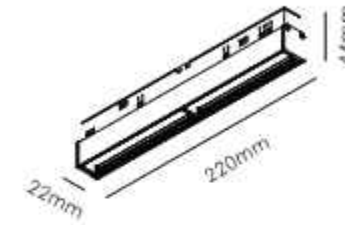

MG-321-C20P220/12x1W

LED: Bridgelux
Power: 12W
Size: L220xW22xH44mm
Material: Aluminum

24° 36°

50PCS