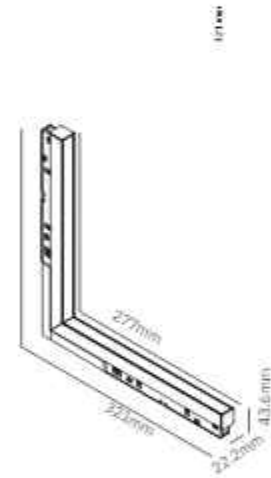

LED: Bridgelux
 Power: 5W
 Size: Ø26*193*550mm
 Material: Plastic

360°

20PCS

MG-321-C20GDØ26*1000/10W

LED: Bridgelux
 Power: 10W
 Size: Ø26*193*1050mm
 Material: Plastic

360°

20PCS

MG-321-C20F300/12W
 LED: Bridgelux
 Power: 12W
 Size: L304*W22*H44mm
 Material: Aluminum

MG-321-C20F1200/30W
 LED: Bridgelux
 Power: 30W
 Size: L1204*W22*H44mm
 Material: Aluminum

120°

20PCS

MG-321-C20F600L/18W
 LED: Bridgelux
 Power: 18W
 Size: 302*302*H44mm
 Material: Aluminum

120°

20PCS

MG-321-C20F600Z/18W
 LED: Bridgelux
 Power: 5W
 Size: 321*321*H22mm
 Material: Aluminum