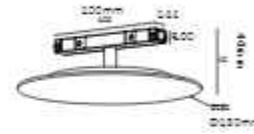

MG-321-CBJK/BΦ150
LED: Bridgelux
Power: 5W Size: Φ150X40mm
Material: Aluminum