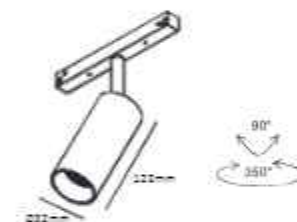

MG-321-C20S02008/8W
LED: CREE/Bridgelux
Power: 8W
Size: Ø45*100*169*193mm
Material: Aluminum

15° 24° 36° 50°
50PCS

MG-321-C20S02012/12W
LED: CREE/Bridgelux
Power: 12W
Size: Ø52*125*194*193mm
Material: Aluminum

15° 24° 36° 50°
20PCS