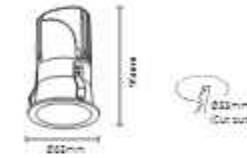

DL-321-01607

LED: CREE/Bridgelux
Power: 7W
Flux(Lm): 660Lm
Material: Aluminum

DL-321-01612

LED: CREE/Bridgelux
Power: 12W
Flux(Lm): 1150Lm
Material: Aluminum

DL-321-01615

LED: CREE/Bridgelux
Power: 15W
Flux(Lm): 1430Lm
Material: Aluminum

Fast Track