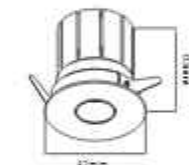

DL-321-0402E

LED: CREE/Bridgelux
Power: 12W
Flux(Lm): 780Lm
Material: Aluminum

10° 15° 24° 36° 50°

20PCS