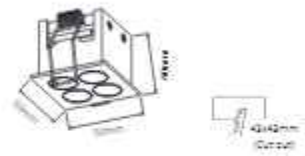

DL-321-00506Z

LED: Bridgelux
 Power: 12W
 Flux(Lm): 720Lm
 Material: Aluminum

DL-321-00512Z

LED: Bridgelux
 Power: 12W
 Flux(Lm): 720Lm
 Material: Aluminum

COLOR
 Sand White+Black

Fast Track

IP20

1-10V Constant Current