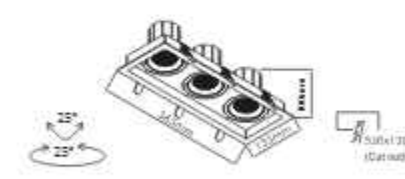

DL-321-0690E

LED: CREE/Bridgelux
 Power: 12W
 Flux(Lm): 780Lm
 Material: Aluminum

DL-321-0691E

LED: CREE/Bridgelux
 Power: 12W
 Flux(Lm): 780Lm
 Material: Aluminum

DL-321-0692E

LED: CREE/Bridgelux
 Power: 2*12W
 Flux(Lm): 1560Lm
 Material: Aluminum