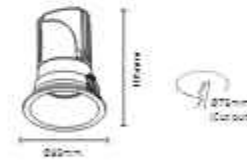

Fast Track

DL-321-01607

LED: CREE/Bridgelux
 Power: 7W
 Flux(Lm): 660Lm
 Material: Aluminum

DL-321-01612

LED: CREE/Bridgelux
 Power: 12W
 Flux(Lm): 1150Lm
 Material: Aluminum

DL-321-01615

LED: CREE/Bridgelux
 Power: 15W
 Flux(Lm): 1430Lm
 Material: Aluminum