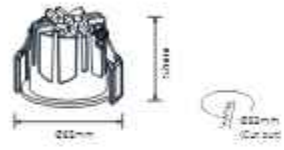

DL-321-0260E

LED: CREE/Bridgelux
Power: 7W
Flux(Lm): 450Lm
Material: Aluminum

DL-321-0261E

LED: CREE/Bridgelux
Power: 12W
Flux(Lm): 780Lm
Material: Aluminum

DL-321-0262E

LED: CREE/Bridgelux
Power: 20W
Flux(Lm): 1300Lm
Material: Aluminum

COLOR
☐ Sand White

DL-321-0240E

LED: Bridgelux
Power: 15W
Flux(Lm): 1000Lm
Material: Aluminum

DL-321-0250E

LED: Bridgelux
Power: 27W
Flux(Lm): 1534Lm
Material: Aluminum

COLOR
☐ Sand White

Fast Track