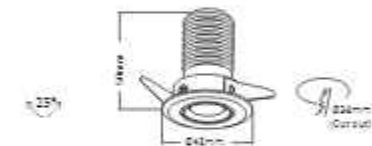

DL-321-01801

LED: OSRAM
Power: 1W
Flux(Lm): 55Lm
Material: Aluminum