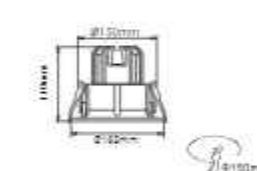

DL-321-00512

LED: CREE/Bridgelux
Power: 12W
Flux(Lm): 790Lm
Material: Aluminum