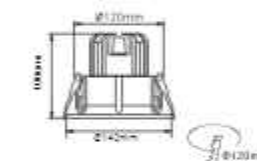

DL-321-00507

LED: CREE/Bridgelux
Power: 7W
Flux(Lm): 450Lm
Material: Aluminum