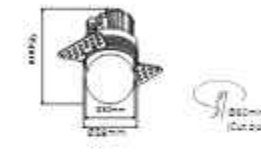

DL-321-1226E

LED: CREE/Bridgelux
Power: 7W
Flux(Lm): 311Lm
Material: Aluminum

270°

50PCS