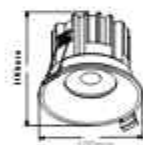

DL-321-0900E

LED:
CREE/Bridgelux
Power: 7W
Flux(Lm): 430Lm
Material: Aluminum

15° 24° 36° 60°

50PCS

DL-321-320910E

LED:
CREE/Bridgelux
Power: 12W
Flux(Lm): 743Lm
Material: Aluminum

15° 24° 36° 60°

50PCS

DL-321-320920E

LED:
CREE/Bridgelux
Power: 20W
Flux(Lm): 1310Lm
Material: Aluminum

15° 24° 36° 60°

30PCS

DL-321-0901E

LED: CREE/Bridgelux
Power: 7W
Flux(Lm): 420Lm
Material: Aluminum

15° 24° 36° 60°

50PCS

DL-321-0911E

LED: CREE/Bridgelux
Power: 12W
Flux(Lm): 744Lm
Material: Aluminum

15° 24° 36° 60°

50PCS

DL-321-0921E

LED: CREE/Bridgelux
Power: 20W
Flux(Lm): 1315Lm
Material: Aluminum

15° 24° 36° 60°

30PCS

Fast Track

COLOR
☐ Sand White+Black

ANTI GLARE NET

LINEAR SPREAD LENS

SQUARE SPREAD LENS

COLOR
☐ Sand White+Black

ANTI GLARE NET

LINEAR SPREAD LENS

SQUARE SPREAD LENS