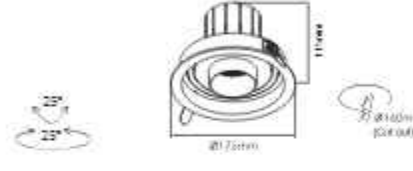

DL-321-0710E

LED: CREE/Bridgelux
Power: 20W
Flux(Lm): 360Lm
Material: Aluminum

DL-321-0711E

LED: CREE/Bridgelux
Power: 20W
Flux(Lm): 360Lm
Material: Aluminum

DL-321-0712E

LED: CREE/Bridgelux
Power: 2*20W
Flux(Lm): 2720Lm
Material: Aluminum

DL-321-0713E

LED: CREE/Bridgelux
Power: 3*20W
Flux(Lm): 4080Lm
Material: Aluminum

DL-321-0720E

LED: CREE/Bridgelux
Power: 20W
Flux(Lm): 360Lm
Material: Aluminum

DL-321-0721E

LED: CREE/Bridgelux
Power: 20W
Flux(Lm): 360Lm
Material: Aluminum

DL-321-0722E

LED: CREE/Bridgelux
Power: 2*20W
Flux(Lm): 2720Lm
Material: Aluminum

DL-321-0723E

LED: CREE/Bridgelux
Power: 3*20W
Flux(Lm): 4080Lm
Material: Aluminum

Fast Track