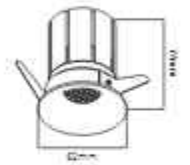

DL-321-0391E

LED: CREE/Bridgelux
Power: 7W
Flux(Lm): 455Lm
Material: Aluminum

15° 24° 36° 50°

20PCS