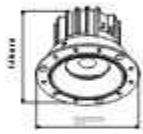

LINEAR SPREAD LENS

SQUARE SPREAD LENS

DL-321-0902E

LED: CREE/Bridgelux
Power: 7W
Flux(Lm): 425Lm
Material: Aluminum

15° 24° 36° 60°

50PCS

DL-321-0912E

LED: CREE/Bridgelux
Power: 12W
Flux(Lm): 745Lm
Material: Aluminum