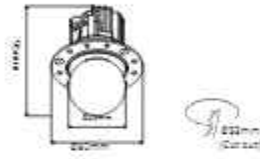

DL-321-1225E

LED: CREE/Bridgelux
Power: 7W
Flux(Lm): 311Lm
Material: Aluminum

270°

50PCS