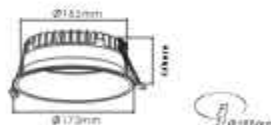

DL-321-01824

LED: Bridgelux
Power: 24W
Flux(Lm): 1800Lm
Material: Aluminum

100°

20PCS