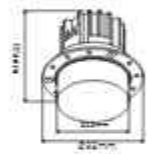

DL-321-1232E

LED: CREE/Bridgelux
Power: 12W
Flux(Lm): 840Lm
Material: Aluminum

270°

30PCS