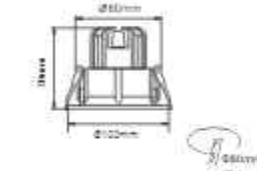

DL-321-00407

LED: CREE/Bridgelux
Power: 7W
Flux(Lm): 450Lm
Material: Aluminum

DL-321-00412

LED: CREE/Bridgelux
Power: 12W
Flux(Lm): 790Lm
Material: Aluminum

DL-321-00420

LED: CREE/Bridgelux
Power: 20W
Flux(Lm): 1310Lm
Material: Aluminum

DL-321-00430

LED: CREE/Bridgelux
Power: 30W
Flux(Lm): 1970Lm
Material: Aluminum

COLOR
Sand White

DL-321-00507

LED: CREE/Bridgelux
Power: 7W
Flux(Lm): 450Lm
Material: Aluminum

DL-321-00512

LED: CREE/Bridgelux
Power: 12W
Flux(Lm): 790Lm
Material: Aluminum

DL-321-00520

LED: CREE/Bridgelux
Power: 20W
Flux(Lm): 1310Lm
Material: Aluminum

DL-321-00530

LED: CREE/Bridgelux
Power: 30W
Flux(Lm): 1970Lm
Material: Aluminum

COLOR
Sand White

Fast Track