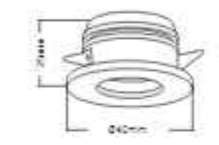

DL-321-01901

LED: OSRAM
Power: 4x1W
Flux(Lm): 215Lm
Material: Aluminum

DL-321-01901B

LED: OSRAM
Power: 1W
Flux(Lm): 55Lm
Material: Aluminum

Fast Track

LD-321-01101

LED: OSRAM
 Power: 1W
 Flux(Lm): 55Lm
 Material: Aluminum