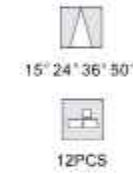

DL-321-0721E

LED: CREE/Bridgelux
Power: 20W
Flux(Lm): 360Lm
Material: Aluminum