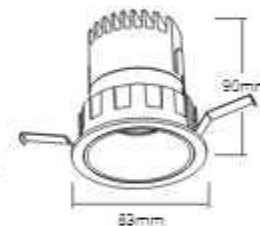

LED: CREE/Bridgelux
Power: 7W
Flux(Lm): 408Lm
Material: Aluminum

DL-321-04510

LED: CREE/Bridgelux
Power: 9W
Flux(Lm): 580Lm
Material: Aluminum

DL-321-04512

LED: CREE/Bridgelux
Power: 12W
Flux(Lm): 785Lm
Material: Aluminum