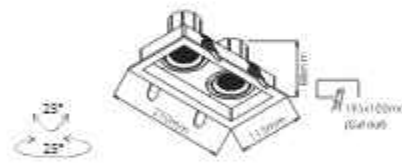

DL-321-0672E

LED: CREE/Bridgelux
Power: 2*7W
Flux(Lm): 910Lm
Material: Aluminum