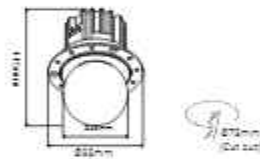

270°

50PCS

DL-321-1235E

LED: CREE/Bridgelux
Power: 12W
Flux(Lm): 620Lm
Material: Aluminum

270°

30PCS

DL-321-1245E

LED: CREE/Bridgelux
Power: 18W
Flux(Lm): 1042Lm
Material: Aluminum