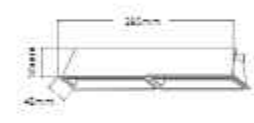

DL-321-00310
LED: CREE/Bridgelux
Power: 10W
Flux(Lm): 500Lm
Material: Aluminum

Fast Track

DL-321-00320
LED: CREE/Bridgelux
Power: 20W
Flux(Lm): 1000Lm
Material: Aluminum

DL-321-00330
LED: CREE/Bridgelux
Power: 30W
Flux(Lm): 1500Lm
Material: Aluminum