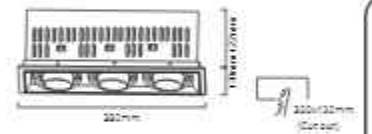

DL-321-00420-3
LED: CREE/Bridgelux
Power: 20W*3
Flux(Lm): 4050Lm
Material: Aluminum
12PCS