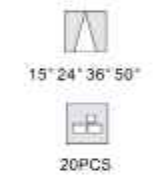

DL-321-0691E

LED: CREE/Bridgelux
Power: 12W
Flux(Lm): 780Lm
Material: Aluminum