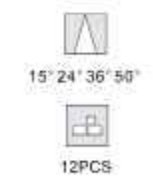

DL-321-0693E

LED: CREE/Bridgelux
Power: 3*12W
Flux(Lm): 2350Lm
Material: Aluminum

Fast Track