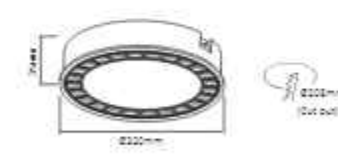

DL-321-0172E
LED: OSRAM
Power: 20W
Flux(Lm): 1200Lm
Material: Aluminum