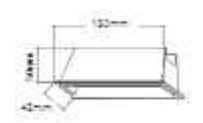

DL-321-00230

LED: CREE/Bridgelux
Power: 30W
Flux(Lm): 1695Lm
Material: Aluminum

15° 24° 36°

20PCS

Fast Track

COLOR
 Sand White+Black

COLOR
 Sand White+Black

DL-321-00310
 LED: CREE/Bridgelux
 Power: 10W
 Flux(Lm): 500Lm
 Material: Aluminum