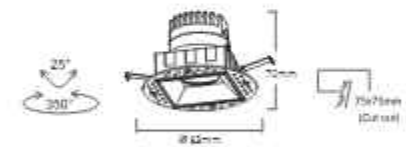

003

DL-321-04710

LED: CREE/Bridgelux
Power: 9W
Flux(Lm): 580Lm
Material: Aluminum

DL-321-04712

LED: CREE/Bridgelux
Power: 1*12W
Flux(Lm): 780Lm
Material: Aluminum

DL-321-04810

LED: CREE/Bridgelux
Power: 9W
Flux(Lm): 580Lm
Material: Aluminum