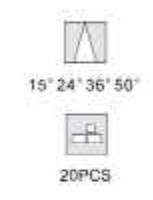

DL-321-0701E

LED: CREE/Bridgelux
Power: 12W
Flux(Lm): 800Lm
Material: Aluminum