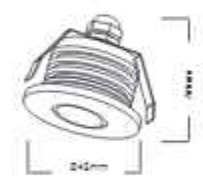

LD-321-01301

LED: OSRAM
Power: 1W
Flux(Lm): 55Lm
Material: Aluminum IP44