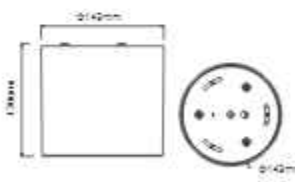

CE-321-0292E

LED: CREE/Bridgelux
Power: 24W
Flux(Lm): 1570Lm
Material: Aluminum