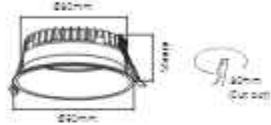

DL-321-01809

LED: Bridgelux
Power: 8W
Flux(Lm): 467Lm
Material: Aluminum

100°

50PCS