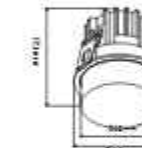

270°

50PCS

DL-321-1231E

LED: CREE/Bridgelux
Power: 12W
Flux(Lm): 840Lm
Material: Aluminum

270°

50PCS

DL-321-1241E

LED: CREE/Bridgelux
Power: 18W
Flux(Lm): 1408Lm
Material: Aluminum