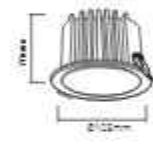

DL-321-0221E
LED: CREE/Bridgelux
Power: 20W
Flux(Lm): 1400Lm
Material: Aluminum IP65

15° 24° 45°
20PCS

CCT
3000K 4000K 5000K 6000K

COLOR
Sand White-Black