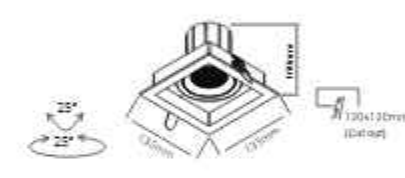

DL-321-0690E

LED: CREE/Bridgelux
Power: 12W
Flux(Lm): 780Lm
Material: Aluminum