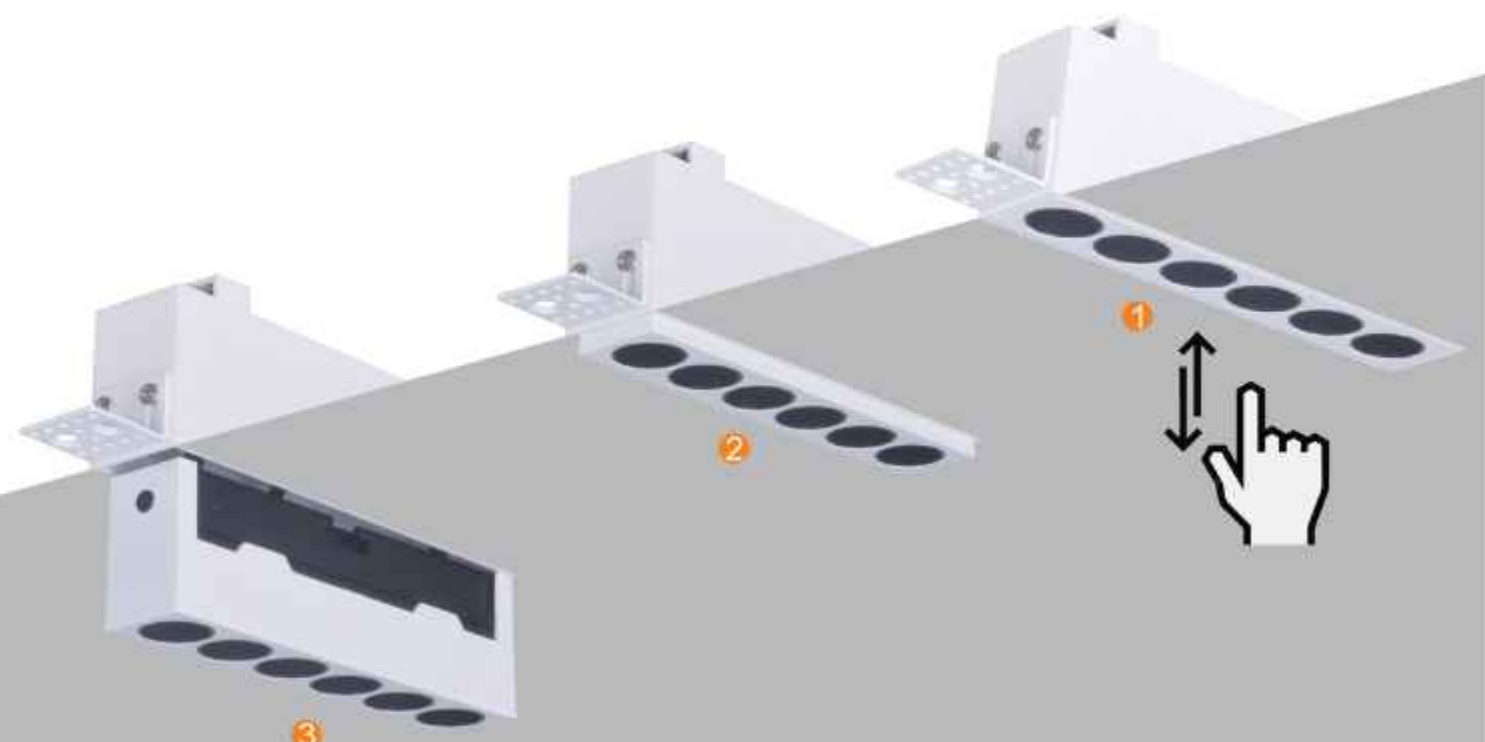

Fast Track

With a gentle press, the lamp will automatically pop out, making installation and disassembly more convenient and maintenance and replacement simpler.

DL-321-00504

LED: Bridgelux
Power: 7W
Flux(Lm): 490Lm
Material: Aluminum