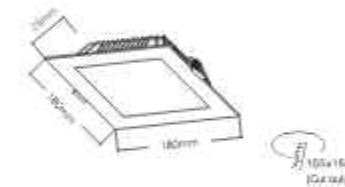

DL-321-00418

LED: Bridgelux
Power: 18W
Flux(Lm): 1250Lm
Material: Aluminum

100°

20PCS