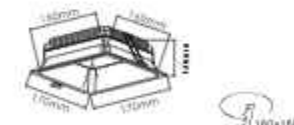

DL-321-01924

LED: Bridgelux
Power: 24W
Flux(Lm): 1680Lm
Material: Aluminum

100°

20PCS