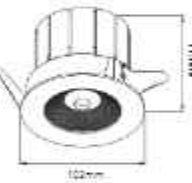

LED: CREE/Bridgelux
Power: 12W
Flux(Lm): 840Lm
Material: Aluminum

15° 24° 36° 50°

20PCS

DL-321-0413E

LED: CREE/Bridgelux
Power: 20W
Flux(Lm): 1400Lm
Material: Aluminum

15° 24° 36° 50°

12PCS

DL-321-0394E