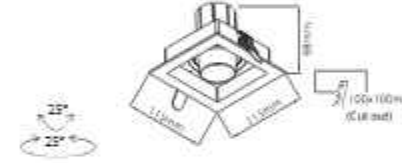

DL-321-0680E

LED: CREE/Bridgelux
Power: 7W
Flux(Lm): 455Lm
Material: Aluminum