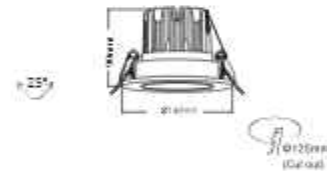

Fast Track

DL-321-00407

LED: CREE/Bridgelux
Power: 7W
Flux(Lm): 450Lm
Material: Aluminum

DL-321-00412

LED: CREE/Bridgelux
Power: 12W
Flux(Lm): 790Lm
Material: Aluminum

DL-321-00420

LED: CREE/Bridgelux
Power: 20W
Flux(Lm): 1310Lm
Material: Aluminum