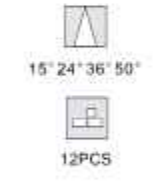

DL-321-0690E

LED: CREE/Bridgelux
 Power: 12W
 Flux(Lm): 780Lm
 Material: Aluminum

DL-321-0691E

LED: CREE/Bridgelux
 Power: 12W
 Flux(Lm): 780Lm
 Material: Aluminum

DL-321-0692E

LED: CREE/Bridgelux
 Power: 2*12W
 Flux(Lm): 1560Lm
 Material: Aluminum