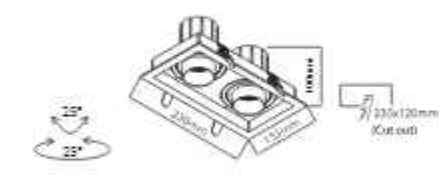

DL-321-0702E

LED: CREE/Bridgelux
Power: 2*12W
Flux(Lm): 1600Lm
Material: Aluminum