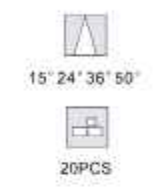

DL-321-0690E

LED: CREE/Bridgelux
Power: 12W
Flux(Lm): 780Lm
Material: Aluminum