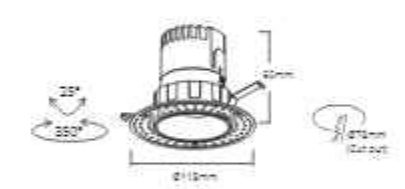

- IP20
-
-
- 1-10V
- Constant Current
- DALI
- tuya
-

005

DL-321-04607

LED: CREE/Bridgelux
 Power: 7W
 Flux(Lm): 408Lm
 Material: Aluminum

DL-321-04610

LED: CREE/Bridgelux
 Power: 9W
 Flux(Lm): 580Lm
 Material: Aluminum