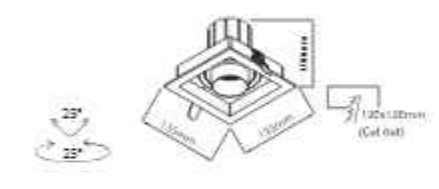

DL-321-0693E

LED: CREE/Bridgelux
 Power: 3*12W
 Flux(Lm): 2350Lm
 Material: Aluminum

Fast Track

CCT

COLOR
 ■ Sand White+Black
  

IP20   1-10V  Constant Current   

DL-321-0700E

LED: CREE/Bridgelux
 Power: 12W
 Flux(Lm): 800Lm
 Material: Aluminum