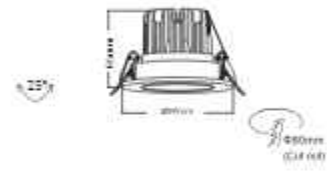

DL-321-00407

LED: CREE/Bridgelux
Power: 7W
Flux(Lm): 450Lm
Material: Aluminum

DL-321-00412

LED: CREE/Bridgelux
Power: 12W
Flux(Lm): 790Lm
Material: Aluminum

DL-321-00420

LED: CREE/Bridgelux
Power: 20W
Flux(Lm): 1310Lm
Material: Aluminum

DL-321-00430

LED: CREE/Bridgelux
Power: 30W
Flux(Lm): 1970Lm
Material: Aluminum

COLOR
Sand White

DL-321-00507

LED: CREE/Bridgelux
Power: 7W
Flux(Lm): 450Lm
Material: Aluminum

DL-321-00512

LED: CREE/Bridgelux
Power: 12W
Flux(Lm): 790Lm
Material: Aluminum

DL-321-00520

LED: CREE/Bridgelux
Power: 20W
Flux(Lm): 1310Lm
Material: Aluminum

DL-321-00530

LED: CREE/Bridgelux
Power: 30W
Flux(Lm): 1970Lm
Material: Aluminum

COLOR
Sand White

Fast Track