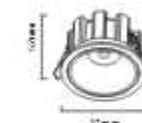

DL-321-02207

LED: CREE/Bridgelux
Power: 7W
Flux(Lm): 450Lm
Material: Aluminum

15° 24° 36° 55°

40PCS

DL-321-02210

LED: CREE/Bridgelux
Power: 10W
Flux(Lm): 650Lm
Material: Aluminum

15° 24° 36° 55°

40PCS