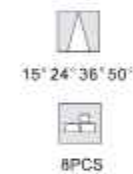

DL-321-0722E

LED: CREE/Bridgelux
Power: 2*20W
Flux(Lm): 2720Lm
Material: Aluminum