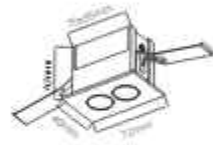

DL-321-0060E

LED: CREE/Bridgelux
Power: 2W
Flux(Lm): 120Lm
Material: Aluminum