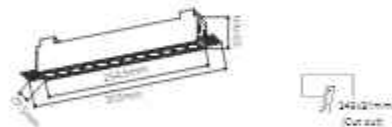

DL-321-00506M

LED: Bridgelux
Power: 12W
Flux(Lm): 850Lm
Material: Aluminum