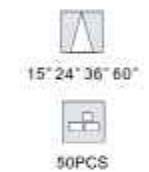

CE-321-01412X
LED: CREE/Bridgelux
Power: 12W
Flux(Lm): 850Lm
Material: Aluminum