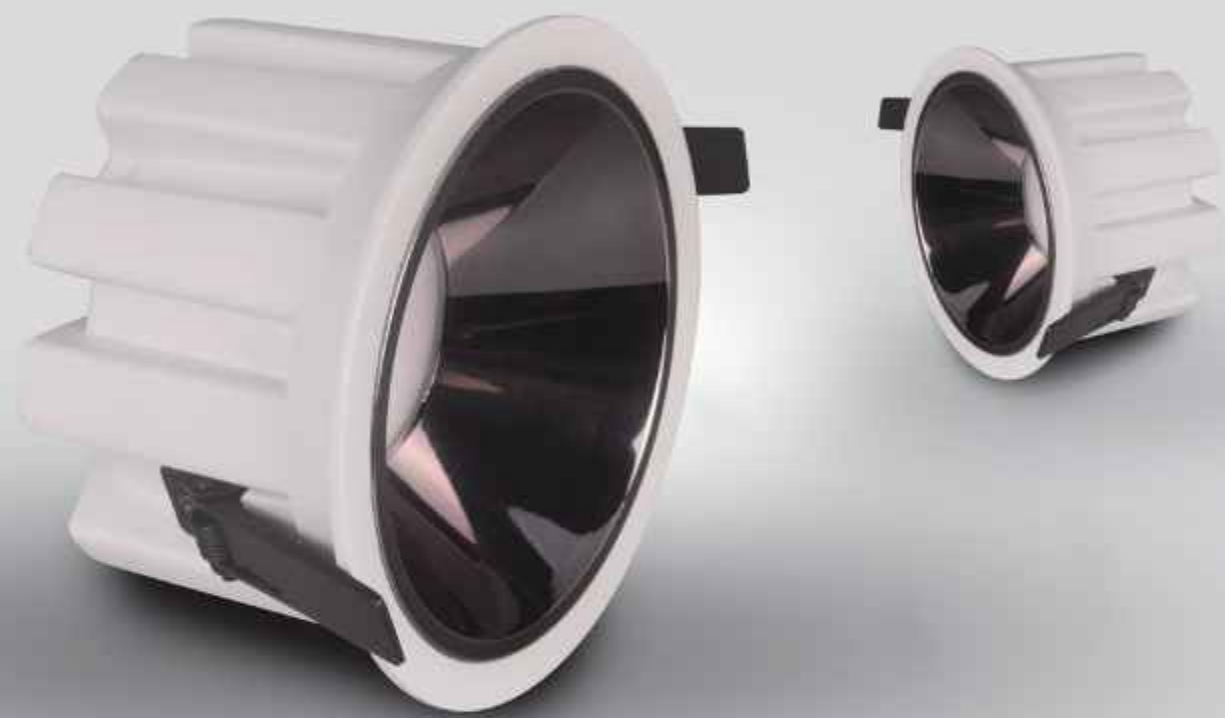

15PCS

Fast Track

CCT

COLOR

■ Sand White+Black

Optional

Black Chrome Pearl/black White

Quietly elegant luxury expresses kind of fashion that is not exaggerating experiencing a highly tasteful nobility.