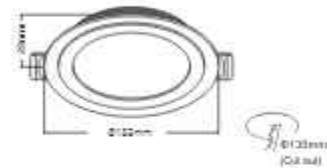

DL-321-00124

LED: Bridgelux
 Power: 24W
 Flux(Lm): 1680Lm
 Material: Aluminum

- CCT
- 3000K
 - 4000K
 - 5000K
 - 6000K

- COLOR
- Matte White

Fast Track

DL-321-00312

LED: Bridgelux
Power: 12W
Flux(Lm): 840Lm
Material: Aluminum