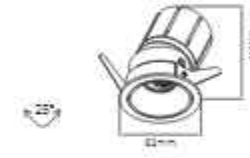

- IP20
- II
- 1-10V
- Constant Current
- DALI
- tuya
- Smart Home Icon

031

DL-321-0395E

LED: CREE/Bridgelux
Power: 7W
Flux(Lm): 455Lm
Material: Aluminum

DL-321-0405E

LED: CREE/Bridgelux
Power: 12W
Flux(Lm): 780Lm
Material: Aluminum

DL-321-0415E

LED: CREE/Bridgelux
Power: 20W
Flux(Lm): 1300Lm
Material: Aluminum

Fast Track

1. CCT
2. 3000K
   - 4000K
   - 5000K
   - 6000K

1. COLOR
2. Sand White+Black
   - ANTI GLARE NET
   - LINEAR SPREAD LEIS
   - SQUARE SPREAD LEIS

032