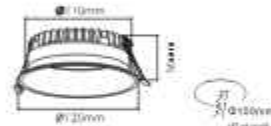

DL-321-01812

LED: Bridgelux
Power: 12W
Flux(Lm): 900Lm
Material: Aluminum

100°

50PCS