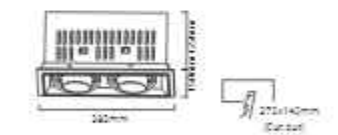

DL-321-00430-1
LED: CREE/Bridgelux
Power: 30W*1
Flux(Lm): 2040Lm
Material: Aluminum
18PCS

DL-321-00430-2
LED: CREE/Bridgelux
Power: 30W*2
Flux(Lm): 4080Lm
Material: Aluminum
12PCS