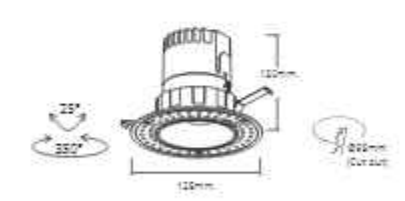

DL-321-04612

LED: CREE/Bridgelux
Power: 12W
Flux(Lm): 785Lm
Material: Aluminum