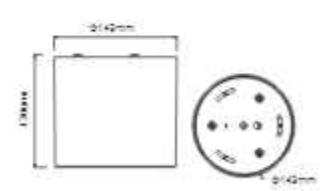

CE-321-0303E
LED: Bridgelux
Power: 30W
Flux(Lm): 2240Lm
Material: Aluminum

100°
16PCS

CCT
3000K
4000K
5000K
6000K

COLOR
Sand Black
Sand White