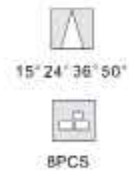

DL-321-0713E

LED: CREE/Bridgelux
Power: 3*20W
Flux(Lm): 4080Lm
Material: Aluminum