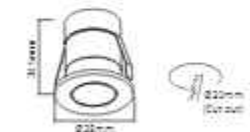

DL-321-01901

LED: OSRAM
Power: 4x1W
Flux(Lm): 215Lm
Material: Aluminum