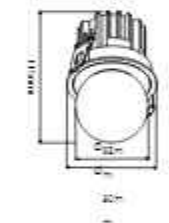

ANTI GLARE NET

LINEAR SPREAD LENS

SQUARE SPREAD LENS

DL-321-1224E
 LED: CREE/Bridgelux
 Power: 7W
 Flux(Lm): 311Lm
 Material: Aluminum

DL-321-1234E
 LED: CREE/Bridgelux
 Power: 12W
 Flux(Lm): 840Lm
 Material: Aluminum