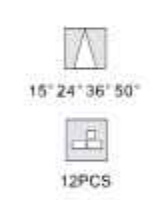

DL-321-0702E

LED: CREE/Bridgelux
Power: 2*12W
Flux(Lm): 1600Lm
Material: Aluminum