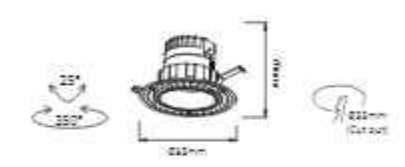

- IP20

- 1-10V
- Constant Current
- DALI
- tuya

005

DL-321-04607

LED: CREE/Bridgelux
Power: 7W
Flux(Lm): 408Lm
Material: Aluminum

DL-321-04610

LED: CREE/Bridgelux
Power: 9W
Flux(Lm): 580Lm
Material: Aluminum

DL-321-04612

LED: CREE/Bridgelux
Power: 12W
Flux(Lm): 785Lm
Material: Aluminum

DL-321-04620

LED: CREE/Bridgelux
Power: 20W
Flux(Lm): 1365Lm
Material: Aluminum

Optional

COLOR

■ Sand White+Black

Fast Track

006