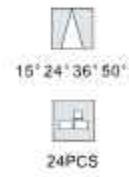

DL-321-00430

LED: CREE/Bridgelux
Power: 30W
Flux(Lm): 1970Lm
Material: Aluminum

COLOR
Sand White