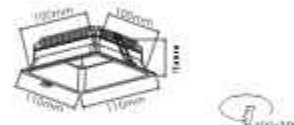

DL-321-01912

LED: Bridgelux
Power: 12W
Flux(Lm): 850Lm
Material: Aluminum

100°

50PCS