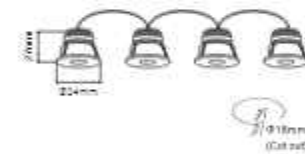

Quietly elegant luxury, expresses kind of fashion that is not exaggerating,
experiencing a highly tasteful nobility

DL-321-01801

LED: OSRAM
Power: 1W
Flux(Lm): 55Lm
Material: Aluminum

DL-321-01803

LED: OSRAM
Power: 3W
Flux(Lm): 180Lm
Material: Aluminum