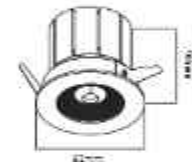

DL-321-0403E

LED: CREE/Bridgelux
Power: 12W
Flux(Lm): 840Lm
Material: Aluminum

15° 24° 36° 50°

20PCS