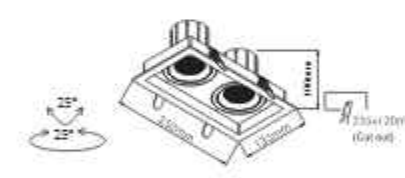

DL-321-0691E

LED: CREE/Bridgelux
Power: 12W
Flux(Lm): 780Lm
Material: Aluminum