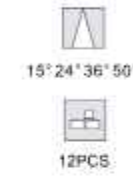

DL-321-0712E

LED: CREE/Bridgelux
 Power: 2*20W
 Flux(Lm): 2720Lm
 Material: Aluminum

DL-321-0713E

LED: CREE/Bridgelux
 Power: 3*20W
 Flux(Lm): 4080Lm
 Material: Aluminum

DL-321-0720E

LED: CREE/Bridgelux
 Power: 20W
 Flux(Lm): 360Lm
 Material: Aluminum