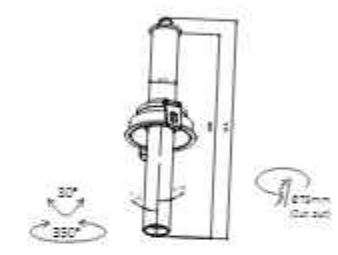

DL-321-02707A
LED: CREE/Bridgelux
Power: 7W
Flux(Lm): 480Lm
Material: Aluminum