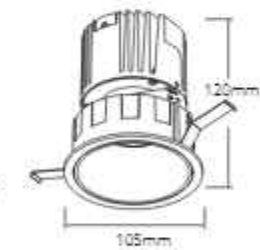

LED: CREE/Bridgelux
Power: 7W
Flux(Lm): 408Lm
Material: Aluminum

DL-321-04510

LED: CREE/Bridgelux
Power: 9W
Flux(Lm): 580Lm
Material: Aluminum

DL-321-04512

LED: CREE/Bridgelux
Power: 12W
Flux(Lm): 785Lm
Material: Aluminum