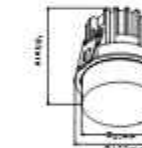

270°

50PCS

DL-321-1231E

LED: CREE/Bridgelux
Power: 12W
Flux(Lm): 840Lm
Material: Aluminum

270°

50PCS

DL-321-1241E

LED: CREE/Bridgelux
Power: 18W
Flux(Lm): 1408Lm
Material: Aluminum