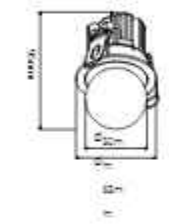

DL-321-1224E
LED: CREE/Bridgelux
Power: 7W
Flux(Lm): 311Lm
Material: Aluminum