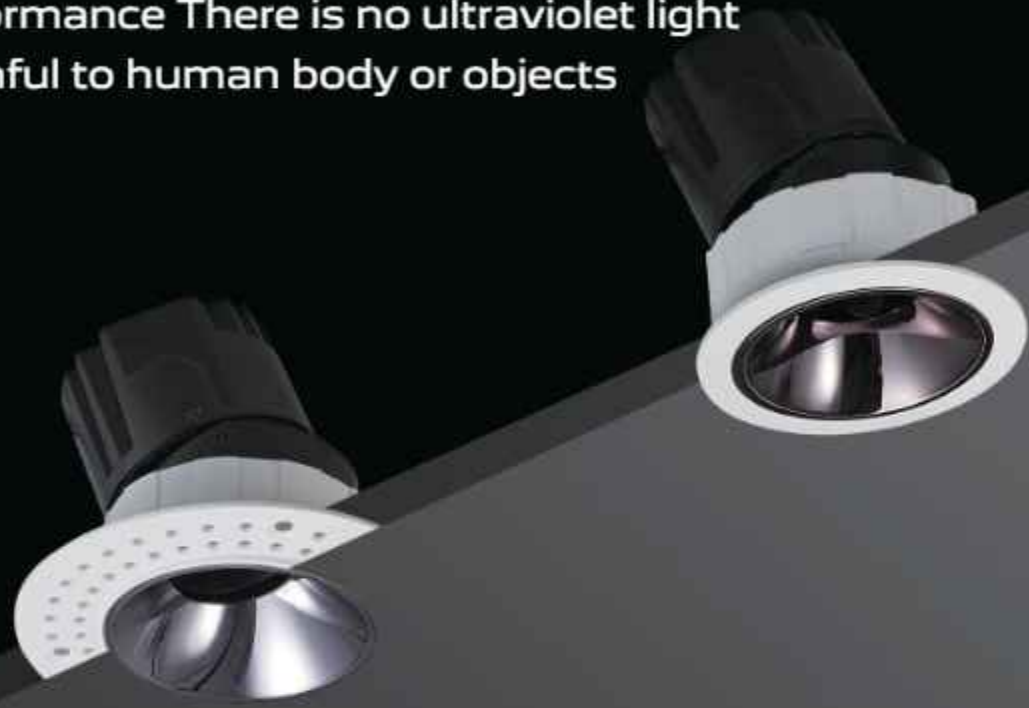

PRODUCT
CATALOG
Downlight series & Ceiling Lamp series
VERSION 1/ 2024

Natural spectrum

Natural spectrum Reduce blue light radiation
energy Natural and sharp light color
performance There is no ultraviolet light
harmful to human body or objects