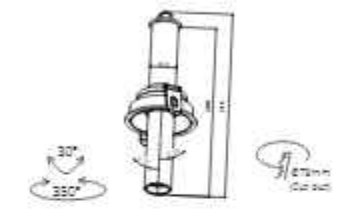

DL-321-02707A
LED: CREE/Bridgelux
Power: 7W
Flux(Lm): 480Lm
Material: Aluminum

DL-321-02707B
LED: CREE/Bridgelux
Power: 7W
Flux(Lm): 480Lm
Material: Aluminum

DL-321-02707C
LED: CREE/Bridgelux
Power: 7W
Flux(Lm): 480Lm
Material: Aluminum

Fast Track

COLOR
☐ Sand White