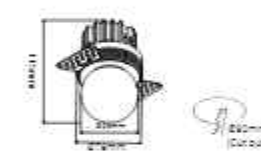

DL-321-1236E

LED: CREE/Bridgelux
Power: 12W
Flux(Lm): 620Lm
Material: Aluminum

270°

30PCS