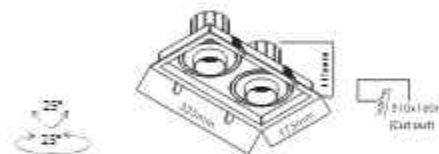

DL-321-0721E

LED: CREE/Bridgelux
Power: 20W
Flux(Lm): 360Lm
Material: Aluminum