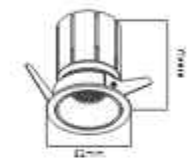

LED: CREE/Bridgelux
Power: 12W
Flux(Lm): 840Lm
Material: Aluminum

15° 24° 36° 50°

20PCS

DL-321-0413E

LED: CREE/Bridgelux
Power: 20W
Flux(Lm): 1400Lm
Material: Aluminum

15° 24° 36° 50°

12PCS

DL-321-0394E