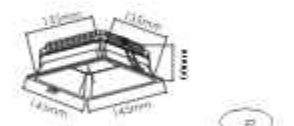

20PCS

DL-321-01912

LED: Bridgelux
Power: 12W
Flux(Lm): 850Lm
Material: Aluminum

100°

50PCS

DL-321-01918

LED: Bridgelux
Power: 18W
Flux(Lm): 1250Lm
Material: Aluminum

100°