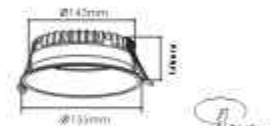

50PCS

DL-321-01812

LED: Bridgelux
Power: 12W
Flux(Lm): 900Lm
Material: Aluminum

100°

50PCS

DL-321-01818

LED: Bridgelux
Power: 18W
Flux(Lm): 1400Lm
Material: Aluminum

100°