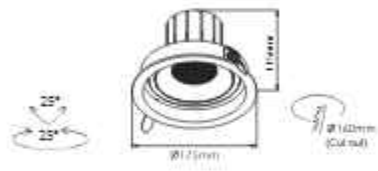

DL-321-0710E

LED: CREE/Bridgelux
Power: 20W
Flux(Lm): 360Lm
Material: Aluminum

DL-321-0711E

LED: CREE/Bridgelux
Power: 20W
Flux(Lm): 360Lm
Material: Aluminum

DL-321-0712E

LED: CREE/Bridgelux
Power: 2*20W
Flux(Lm): 2720Lm
Material: Aluminum

DL-321-0713E

LED: CREE/Bridgelux
Power: 3*20W
Flux(Lm): 4080Lm
Material: Aluminum

DL-321-0720E

LED: CREE/Bridgelux
Power: 20W
Flux(Lm): 360Lm
Material: Aluminum

DL-321-0721E

LED: CREE/Bridgelux
Power: 20W
Flux(Lm): 360Lm
Material: Aluminum

DL-321-0722E

LED: CREE/Bridgelux
Power: 2*20W
Flux(Lm): 2720Lm
Material: Aluminum

DL-321-0723E

LED: CREE/Bridgelux
Power: 3*20W
Flux(Lm): 4080Lm
Material: Aluminum

Fast Track