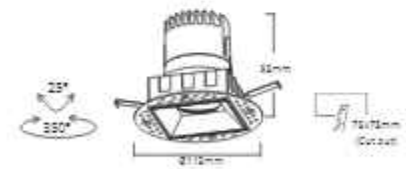

003

DL-321-04710

LED: CREE/Bridgelux
Power: 9W
Flux(Lm): 580Lm
Material: Aluminum

DL-321-04712

LED: CREE/Bridgelux
Power: 1*12W
Flux(Lm): 780Lm
Material: Aluminum

DL-321-04810

LED: CREE/Bridgelux
Power: 9W
Flux(Lm): 580Lm
Material: Aluminum