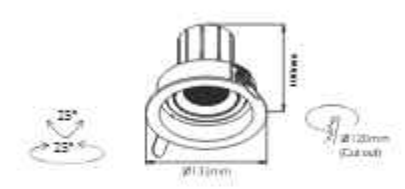

DL-321-0690E

LED: CREE/Bridgelux
Power: 12W
Flux(Lm): 780Lm
Material: Aluminum