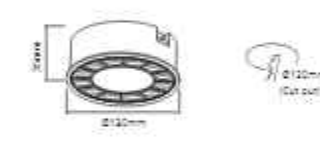

Fast Track

DL-321-00320
 LED: CREE/Bridgelux
 Power: 20W
 Flux(Lm): 1000Lm
 Material: Aluminum

DL-321-00330
 LED: CREE/Bridgelux
 Power: 30W
 Flux(Lm): 1500Lm
 Material: Aluminum

IP20 1-10V

077

DL-321-0170E
 LED: OSRAM
 Power: 6W
 Flux(Lm): 580Lm
 Material: Aluminum