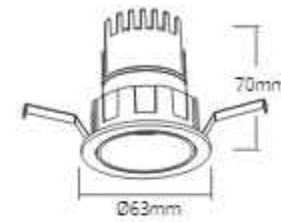

DL-321-04507

LED: CREE/Bridgelux
Power: 7W
Flux(Lm): 408Lm
Material: Aluminum