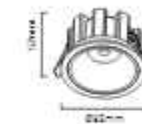

Optional

Black Chrome Pearl/black White

Quietly elegant luxury expresses kind of fashion that is not exaggerating experiencing a highly tasteful nobility.

DL-321-02207

LED: CREE/Bridgelux
Power: 7W
Flux(Lm): 450Lm
Material: Aluminum

15° 24° 36° 55°

40PCS