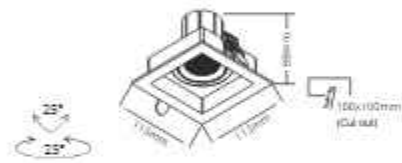

DL-321-0671E

LED: CREE/Bridgelux
Power: 7W
Flux(Lm): 455Lm
Material: Aluminum