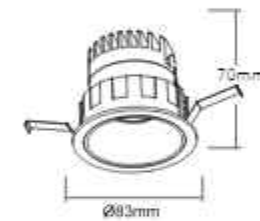

LED: CREE/Bridgelux
Power: 7W
Flux(Lm): 408Lm
Material: Aluminum

DL-321-04510

LED: CREE/Bridgelux
Power: 9W
Flux(Lm): 580Lm
Material: Aluminum

DL-321-04512

LED: CREE/Bridgelux
Power: 12W
Flux(Lm): 785Lm
Material: Aluminum