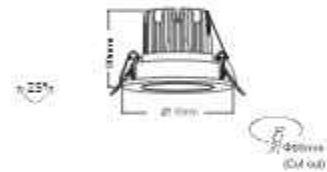

DL-321-00407

LED: CREE/Bridgelux
Power: 7W
Flux(Lm): 450Lm
Material: Aluminum