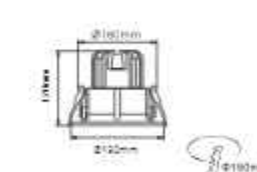

DL-321-00520

LED: CREE/Bridgelux
Power: 20W
Flux(Lm): 1310Lm
Material: Aluminum