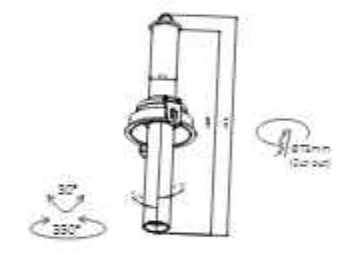

Fast Track

DL-321-02707A
 LED: CREE/Bridgelux
 Power: 7W
 Flux(Lm): 480Lm
 Material: Aluminum

DL-321-02707B
 LED: CREE/Bridgelux
 Power: 7W
 Flux(Lm): 480Lm
 Material: Aluminum

DL-321-02707C
 LED: CREE/Bridgelux
 Power: 7W
 Flux(Lm): 480Lm
 Material: Aluminum