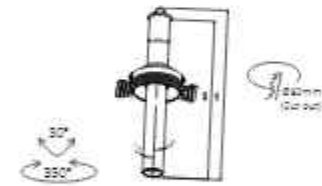

DL-321-02807C

LED: CREE/Bridgelux

Power: 7W

Flux(Lm): 480Lm

Material: Aluminum