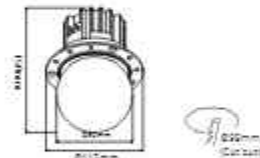

270°

50PCS

DL-321-1235E

LED: CREE/Bridgelux
Power: 12W
Flux(Lm): 620Lm
Material: Aluminum

270°

30PCS

DL-321-1245E

LED: CREE/Bridgelux
Power: 18W
Flux(Lm): 1042Lm
Material: Aluminum