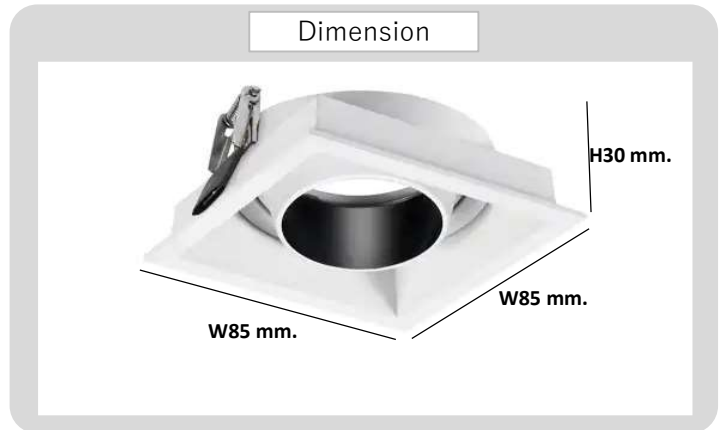

Product

Specification

PRODUCT CODE	:	DL-247-W594
NAME	:	RECESSED DOWNLIGHT
BRAND	:	ARTISAN LIGHTING PHUKET
MATERIAL	:	DIE-CASTED ALUMINIUM
MATERIAL COLOR	:	WHITE
INPUT VOLTAGE	:	12V,220V
ADJUSTABLE	:	YES
DIMENSION	:	D85 x 85 x 30 mm.
CUT OUT	:	75 x 75 mm.
LAMP TYPE OPTION	:	MR16 GU5.3 , GU10 Optional x 1
REMARK	:	LED BULB NOT INCLUDED