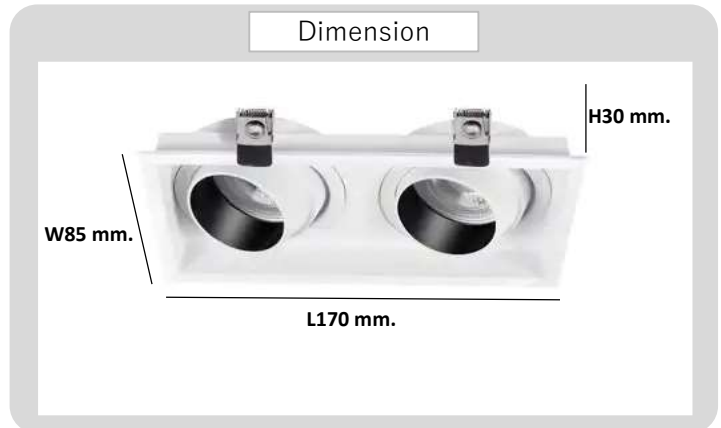

Project : _____

Approve : _____

**Product
Specification**

Product

Specification

PRODUCT CODE	:	DL-247-W594-2
NAME	:	RECESSED DOWNLIGHT
BRAND	:	ARTISAN LIGHTING PHUKET
MATERIAL	:	DIE-CASTED ALUMINIUM
MATERIAL COLOR	:	WHITE
INPUT VOLTAGE	:	12V,220V
ADJUSTABLE	:	YES
DIMENSION	:	D85 x L170 x 30 mm.
CUT OUT	:	165 x 75 mm.
LAMP TYPE OPTION	:	MR16 GU5.3 , GU10 Optional x 2
REMARK	:	LED BULB NOT INCLUDED