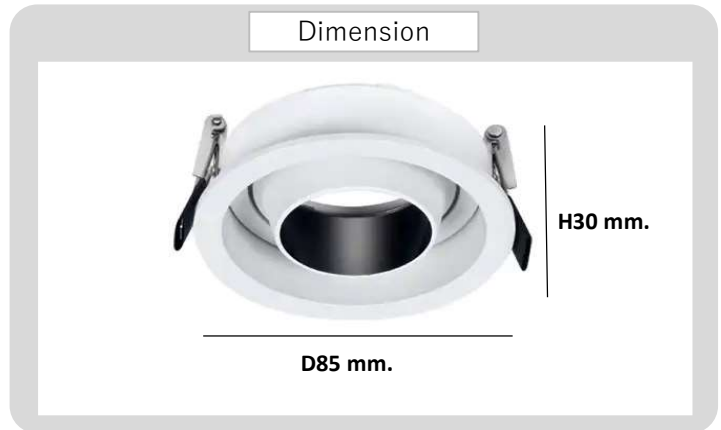

Project : _____

Approve : _____

**Product
Specification**

Product

Specification

PRODUCT CODE	:	DL-247-W590
NAME	:	RECESSED DOWNLIGHT
BRAND	:	ARTISAN LIGHTING PHUKET
MATERIAL	:	DIE-CASTED ALUMINIUM
MATERIAL COLOR	:	WHITE
INPUT VOLTAGE	:	12V,220V
ADJUSTABLE	:	YES
DIMENSION	:	D85 x 30 mm.
CUT OUT	:	75 mm.
LAMP TYPE OPTION	:	MR16 GU5.3 , GU10 Optional x 1
REMARK	:	LED BULB NOT INCLUDED