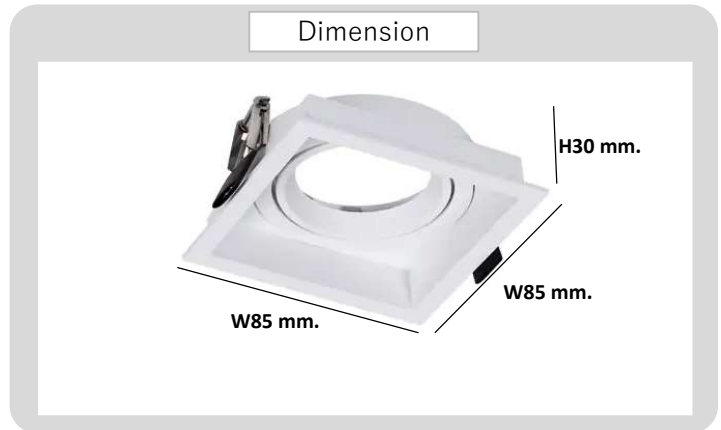

Product

Specification

PRODUCT CODE	:	DL-247-W584
NAME	:	RECESSED DOWNLIGHT
BRAND	:	ARTISAN LIGHTING PHUKET
MATERIAL	:	DIE-CASTED ALUMINIUM
MATERIAL COLOR	:	WHITE
INPUT VOLTAGE	:	12V,220V
ADJUSTABLE	:	YES
DIMENSION	:	D85 x 85 x 30 mm.
CUT OUT	:	75 x 75 mm.
LAMP TYPE OPTION	:	MR16 GU5.3 , GU10 Optional x 1
REMARK	:	LED BULB NOT INCLUDED