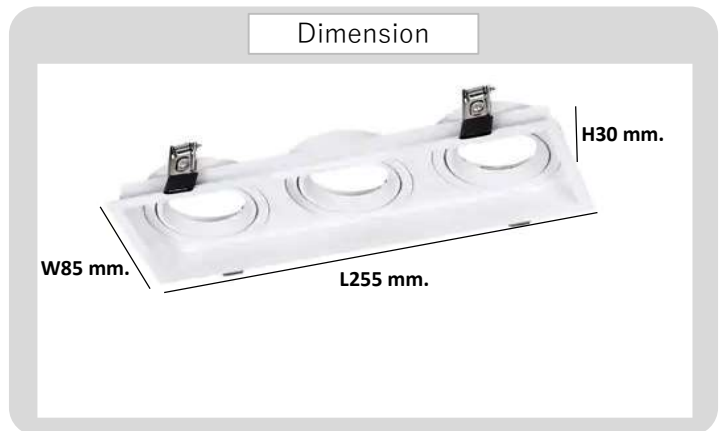

Project : _____

Approve : _____

**Product
Specification**

Product

Specification

PRODUCT CODE	:	DL-247-W584 -3
NAME	:	RECESSED DOWNLIGHT
BRAND	:	ARTISAN LIGHTING PHUKET
MATERIAL	:	DIE-CASTED ALUMINIUM
MATERIAL COLOR	:	WHITE
INPUT VOLTAGE	:	12V,220V
ADJUSTABLE	:	YES
DIMENSION	:	L255 x 85 x 30 mm.
CUT OUT	:	245 x 75 mm.
LAMP TYPE OPTION	:	MR16 GU5.3 , GU10 Optional x 3
REMARK	:	