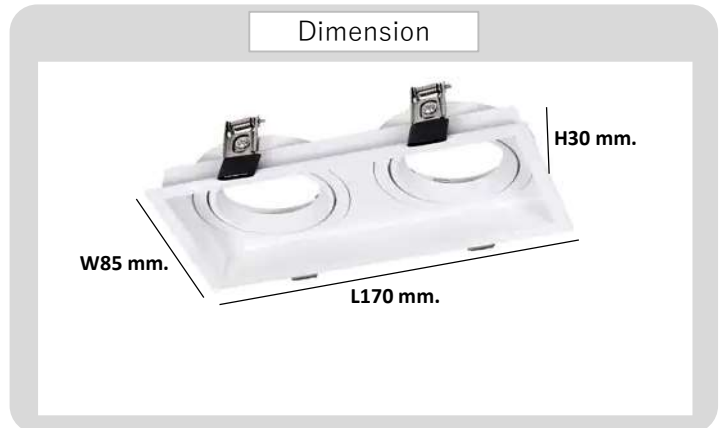

Project : _____

Approve : _____

**Product
Specification**

Product

Specification

PRODUCT CODE	:	DL-247-W584 -2
NAME	:	RECESSED DOWNLIGHT
BRAND	:	ARTISAN LIGHTING PHUKET
MATERIAL	:	DIE-CASTED ALUMINIUM
MATERIAL COLOR	:	WHITE
INPUT VOLTAGE	:	12V,220V
ADJUSTABLE	:	YES
DIMENSION	:	L170 x 85 x 30 mm.
CUT OUT	:	165 x 75 mm.
LAMP TYPE OPTION	:	MR16 GU5.3 , GU10 Optional x 2
REMARK	:	