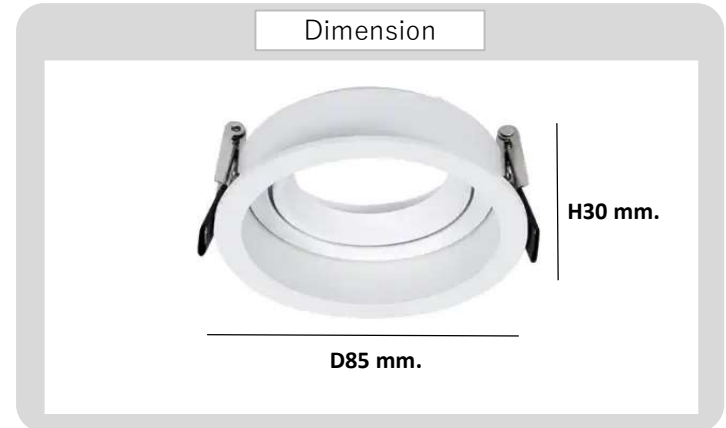

Project : _____

Approve : _____

**Product
Specification**

Product

Specification

PRODUCT CODE	:	DL-247-W580
NAME	:	RECESSED DOWNLIGHT
BRAND	:	ARTISAN LIGHTING PHUKET
MATERIAL	:	DIE-CASTED ALUMINIUM
MATERIAL COLOR	:	WHITE
INPUT VOLTAGE	:	12V,220V
ADJUSTABLE	:	YES
DIMENSION	:	D85 x 30 mm.
CUT OUT	:	75 mm.
LAMP TYPE OPTION	:	MR16 GU5.3 , GU10 Optional x 1
REMARK	:	LED BULB NOT INCLUDED