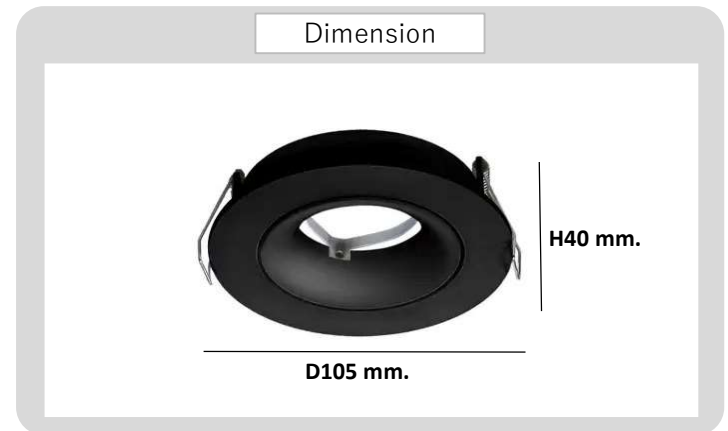

Product

Specification

PRODUCT CODE	:	DL-247-588
NAME	:	RECESSED DOWNLIGHT
BRAND	:	ARTISAN LIGHTING PHUKET
MATERIAL	:	DIE-CASTED ALUMINIUM
MATERIAL COLOR	:	BLACK,WHITE
INPUT VOLTAGE	:	12V,220V
ADJUSTABLE	:	YES
DIMENSION	:	D105 x 40 mm.
CUT OUT	:	95 mm.
LAMP TYPE OPTION	:	MR16 GU5.3 , GU10 Optional x 1
REMARK	:	LED BULB NOT INCLUDED