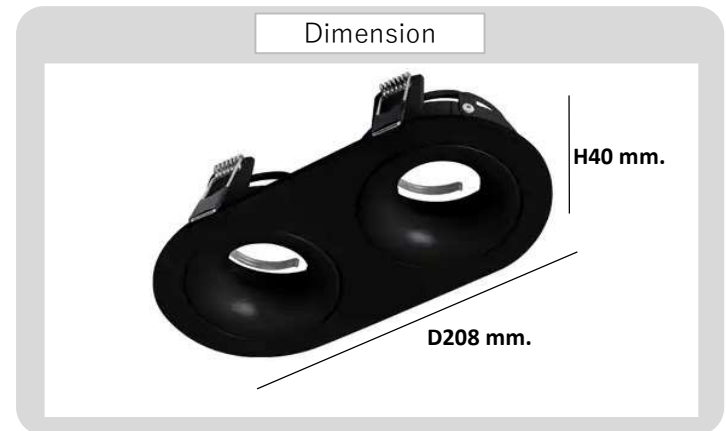

## Specification

PRODUCT CODE	:	DL-247-588-2
NAME	:	RECESSED DOWNLIGHT
BRAND	:	ARTISAN LIGHTING PHUKET
MATERIAL	:	DIE-CASTED ALUMINIUM
MATERIAL COLOR	:	BLACK,WHITE
INPUT VOLTAGE	:	12V,220V
ADJUSTABLE	:	YES
DIMENSION	:	D208xD105x40 mm.
CUT OUT	:	95x198 mm.
LAMP TYPE OPTION	:	MR16 GU5.3 , GU10 Optional x 2
REMARK	:	LED BULB NOT INCLUDED