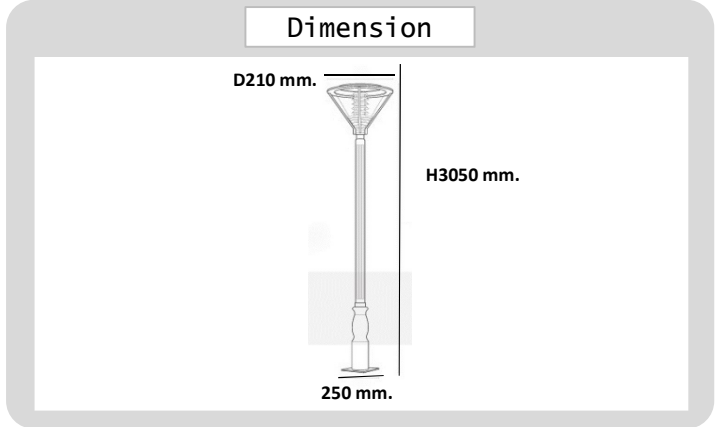

Project : _____

Approve : _____

Product Specification

Product

Specification

PRODUCT CODE	:	POLE-247-21041-3.2M
NAME	:	POST LIGHT OUTDOOR
BRAND	:	ARTISAN LIGHTING PHUKET
MATERIAL	:	DIE-CAST ALUMINIUM + GLASS
MATERIAL COLOR	:	POWDER COATED BLACK
INPUT VOLTAGE	:	220V
DIMENSION	:	D600 x L250 x H3050 mm.
LAMP TYPE OPTION	:	E27x1
IP RATING	:	IP44
REMARK	:	LED BULB NOT INCLUDED