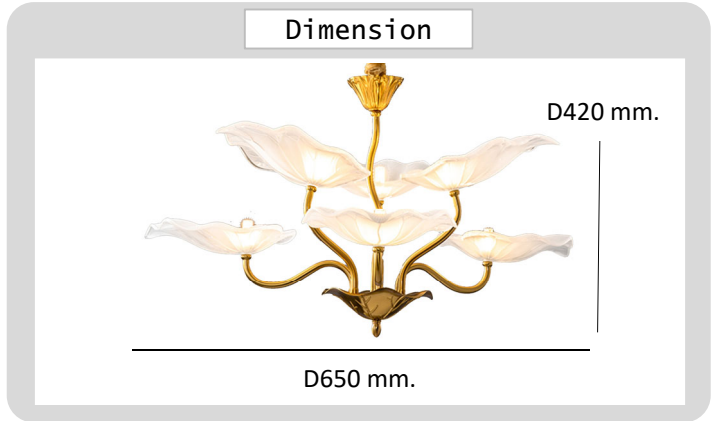

Project : _____

Approve : _____

**Product
Specification**

Product

Specification

PRODUCT CODE	: PE-400-R8962P-6A
NAME	: PENDANT LAMP
BRAND	: ARTISAN LIGHTING PHUKET
MATERIAL	: METAL STEEL + GLASS
FINISHING	: BRASS
LAMP TYPE	: LED G4x6
DIMENSION	: D650xH420 mm.
REMARK	: LED NOT INCLUDED