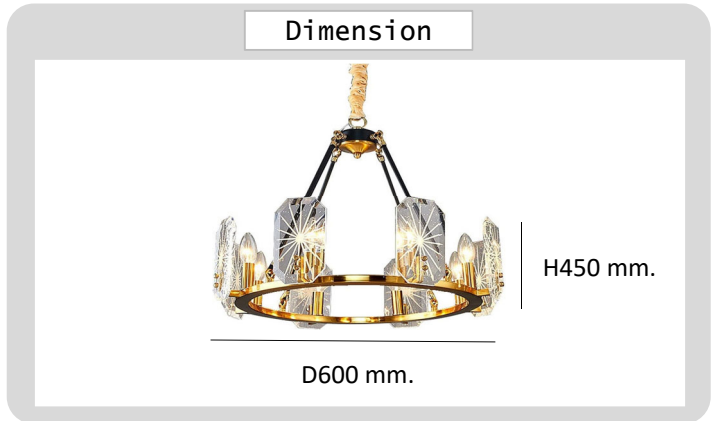

Project : _____
Approve : _____

Product Specification

Product

Specification

PRODUCT CODE	:	PE-400-R8960P-8A
NAME	:	PENDANT LAMP
BRAND	:	ARTISAN LIGHTING PHUKET
MATERIAL	:	METAL STEEL+BUBBLE CRYSTAL
FINISHING	:	BRASS
LAMP TYPE	:	LED E14x8
DIMENSION	:	D600xH450 mm.
REMARK	:	LED NOT INCLUDED