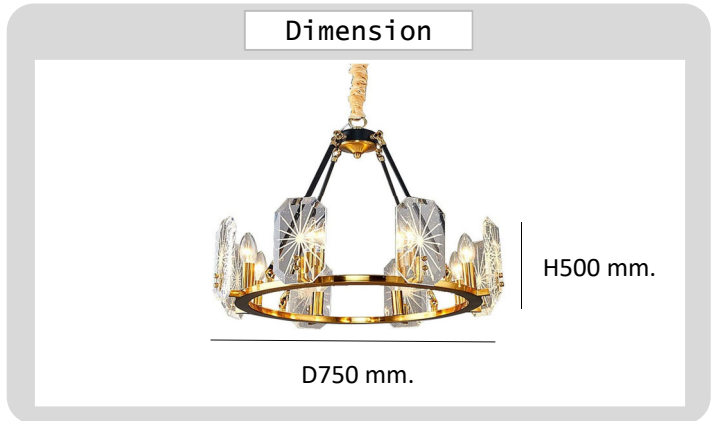

Project : _____
Approve : _____

Product Specification

Product

Specification

PRODUCT CODE	: PE-400-R8960P-10A
NAME	: PENDANT LAMP
BRAND	: ARTISAN LIGHTING PHUKET
MATERIAL	: METAL STEEL+BUBBLE CRYSTAL
FINISHING	: BRASS
LAMP TYPE	: LED E14x10
DIMENSION	: D750xH500 mm.
REMARK	: LED NOT INCLUDED