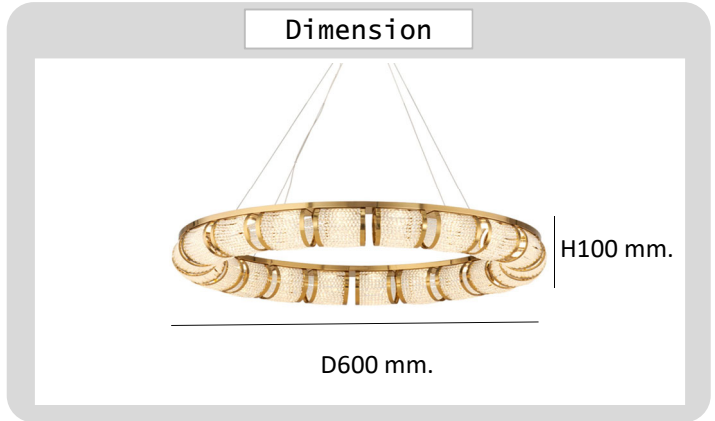

Project : _____

Approve : _____

**Product
Specification**

Product

Specification

PRODUCT CODE	: PE-400-R8878P-6A
NAME	: PENDANT LAMP
BRAND	: ARTISAN LIGHTING LAMP
MATERIAL	: STAINLESS STEEL+CRYSTAL
FINISHING	: COPPER
LAMP TYPE	: LED INCLUDED
DIMENSION	: D600xH100 mm.
REMARK	: LED INCLUDED