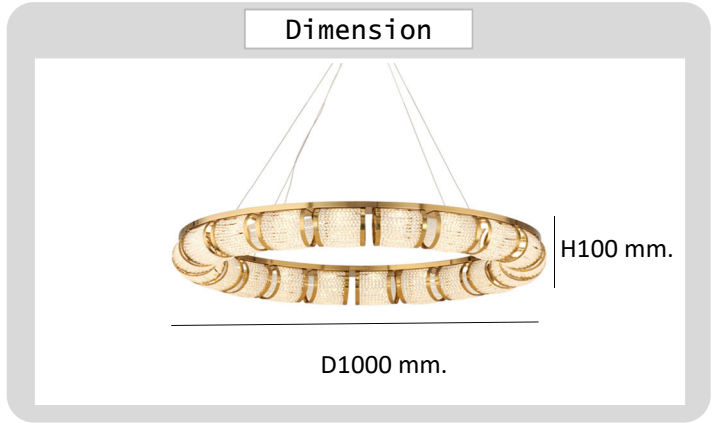

Project : _____

Approve : _____

**Product
Specification**

Product

Specification

PRODUCT CODE	:	PE-400-R8878P-10A
NAME	:	PENDANT LAMP
BRAND	:	ARTISAN LIGHTING LAMP
MATERIAL	:	STAINLESS STEEL+CRYSTAL
FINISHING	:	COPPER
LAMP TYPE	:	LED INCLUDED
DIMENSION	:	D1000xH100 mm.
REMARK	:	LED INCLUDED