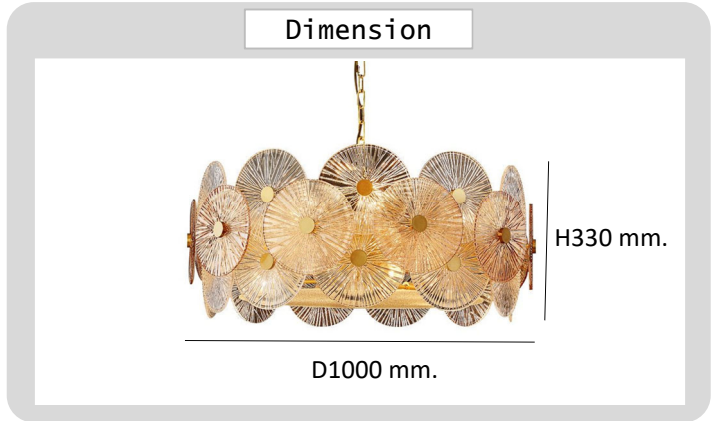

Project : _____

Approve : _____

**Product
Specification**

Product

Specification

PRODUCT CODE	:	PE-400-R8841P-10A
NAME	:	PENDANT LAMP
BRAND	:	ARTISAN LIGHTING PHUKET
MATERIAL	:	METAL STEEL+GLASS
FINISHING	:	GOLD
LAMP TYPE	:	LED E14x6
DIMENSION	:	D1000xH330 mm.
REMARK	:	LED NOT INCLUDED