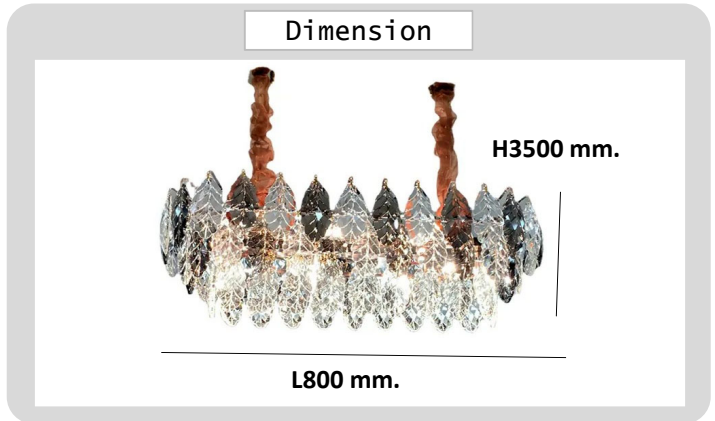

Project : _____
Approve : _____

Product Specification

Product

Specification

PRODUCT CODE	: PE-400-R8758P-8L
NAME	: PENDANT LAMP
BRAND	: ARTISAN LIGHTING PHUKET
MATERIAL	: STAINLESS STEEL+CRYSTAL
FINISHING	: ROSE GOLD
LAMP TYPE	: LED E14x8
DIMENSION	: L800xH3500 mm.
REMARK	: LED NOT INCLUDED