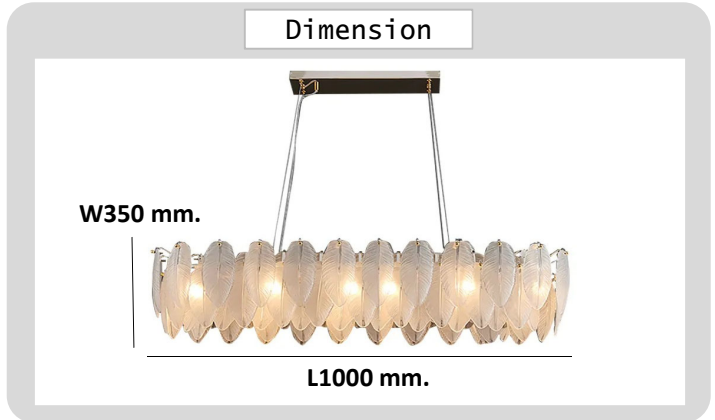

Project : _____

Approve : _____

**Product
Specification**

Product

Specification

PRODUCT CODE	:	PE-400-R8734P-10L
NAME	:	PENDANT LAMP
BRAND	:	ARTISAN LIGHTING PHUKET
MATERIAL	:	METAL STEEL + GLASS
FINISHING	:	GOLD
LAMP TYPE	:	LED 14X10
DIMENSION	:	L1000 x W350 mm.
REMARK	:	LED NOT INCLUDED