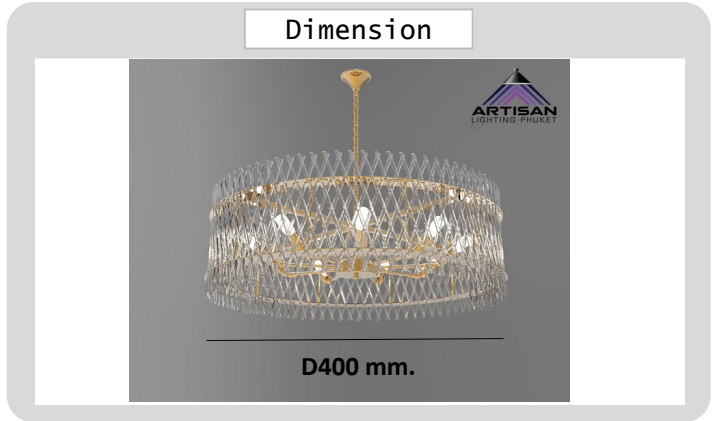

Project : _____

Approve : _____

**Product
Specification**

Product

Specification

PRODUCT CODE	:	PE-400-R8714P-4B
NAME	:	PENDANT LAMP
BRAND	:	ARTISAN LIGHTING PHUKET
MATERIAL	:	METAL STEEL + GLASS
FINISHING	:	COPPER
LAMP TYPE	:	LED E14
DIMENSION	:	D400 mm.
REMARK	:	LED NOT INCLUDED