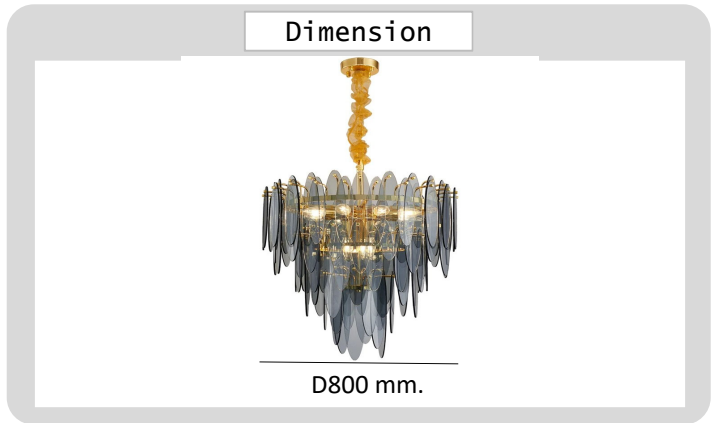

Project : _____

Approve : _____

**Product
Specification**

Product

Specification

PRODUCT CODE	:	PE-400-R8693P-8S
NAME	:	PENDANT LAMP
BRAND	:	ARTISAN LIGHTING PHUKET
MATERIAL	:	METAL+GLASS
FINISHING	:	GOLD+GLASS : SMOKY
LAMP TYPE	:	LED E14x15
DIMENSION	:	D800 mm.
REMARK	:	LED NOT INCLUDED