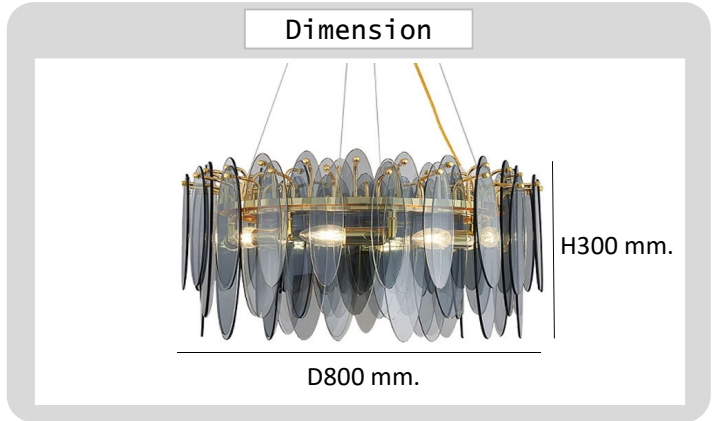

Project : _____

Approve : _____

**Product
Specification**

Product

Specification

PRODUCT CODE	: PE-400-R8693P-8RS
NAME	: PENDANT LAMP
BRAND	: ARTISAN LIGHTING PHUKET
MATERIAL	: METAL STEEL+GLASS
FINISHING	: GOLD+GLASS : SMOKY
LAMP TYPE	: LED E14x10
DIMENSION	: D800xH300 mm.
REMARK	: LED NOT INCLUDED