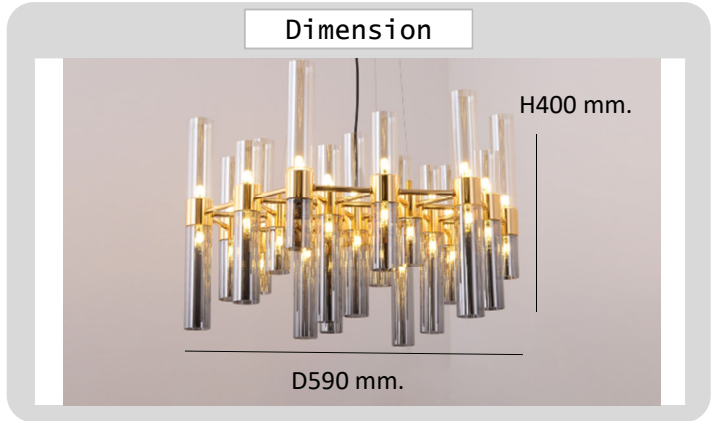

Project : _____

Approve : _____

**Product
Specification**

Product

Specification

PRODUCT CODE	:	PE-400-R8508P-6A
NAME	:	PENDANT LAMP
BRAND	:	ARTISAN LIGHTING PHUKET
MATERIAL	:	METAL STEEL+GLASS
FINISHING	:	GOLD+SMOKY
LAMP TYPE	:	LED G4x26
DIMENSION	:	D590xH400 mm.
REMARK	:	LED NOT INCLUDED