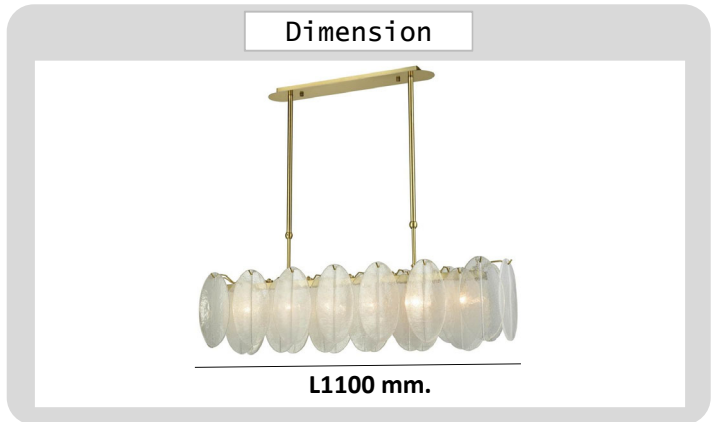

Project : _____

Approve : _____

**Product
Specification**

Product

Specification

PRODUCT CODE	:	PE-400-R8329P-12B
NAME	:	PENDANT LAMP
BRAND	:	ARTISAN LIGHTING LAMP
MATERIAL	:	METAL STEEL + GLASS
FINISHING	:	BRASS
LAMP TYPE	:	LED E14 x 7
DIMENSION	:	L1100 mm.
REMARK	:	LED NOT INCLUDED