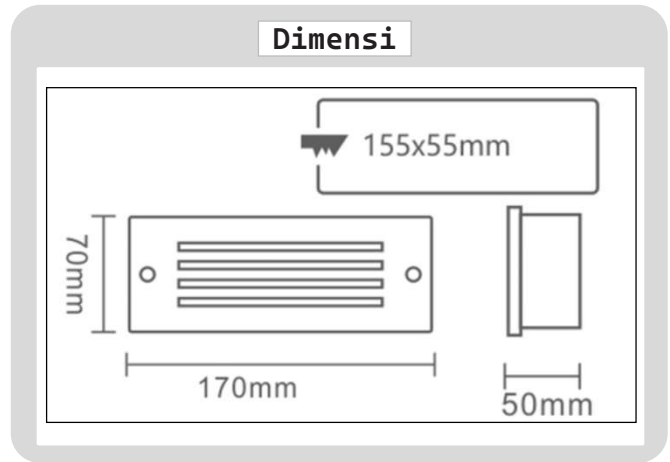

Product

Specification

HOUSING DETAILS

PRODUCT CODE	:	STEP-359-09A
NAME	:	STEPLIGHT OUTDOOR
BRAND	:	ARTISAN LIGHTING PHUKET
MATERIAL	:	STAINLESS STEEL
FINISHING	:	SILVER
DIMENSION	:	L170 x W70 x H50 mm.
CUT OUT	:	155x55 mm.
MOUNTING DETAILS	:	RECESSED MOUNTING

LIGHT SOURCE

LAMP TYPE	:	LED COB 4W (LED BUILD-IN)
INPUT VOLTAGE	:	220V
POWER	:	4W
COLOR TEMPERATURE CCT	:	3000K
IP RATING	:	IP65 WATERPROOF

CONTROL INTERFACE

CONTROL GEAR	:	LED DRIVER BUILD-IN
REMARK	:	