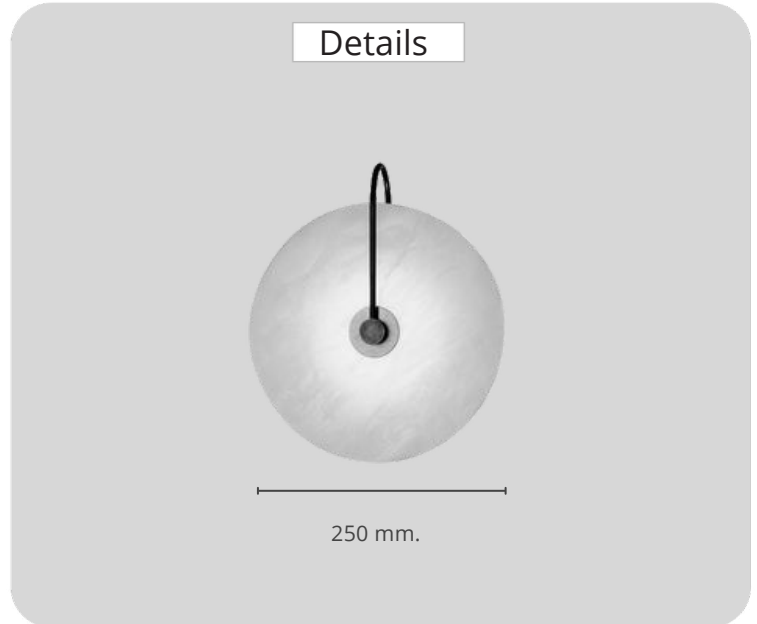

## Specification

PRODUCT CODE	:	ART-WA-400-6312
Product Name	:	Wall Lamp
BRAND	:	Artisan lighting Phuket
MATERIAL	:	Glass, Metal Steel
Material Color	:	Black
Input Voltage	:	220V
Lamp Socket	:	LED Build-In
Dimension	:	D250 mm.
Remark	:	LED Bulb Included