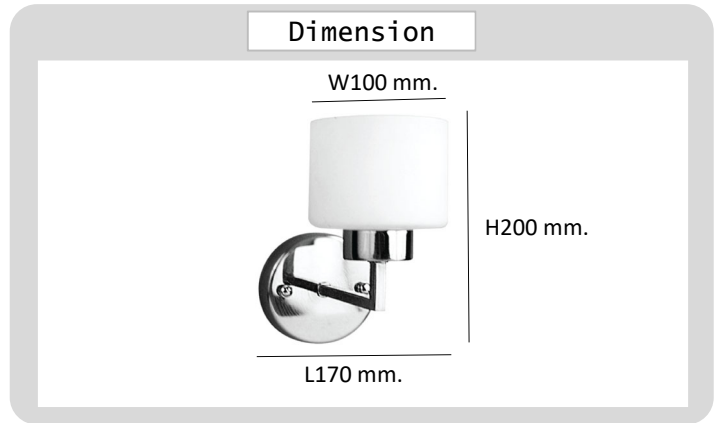

Project : _____

Approve : _____

**Product
Specification**

Product

Specification

PRODUCT CODE	:	WA-247-20418-E27
NAME	:	WALL LAMP BATHROOM
BRAND	:	ARTISAN LIGHTING PHUKET
MATERIAL	:	MATAL STEEL GLASS
MATERIAL COLOR	:	SIVER OPAL GLASS
INPUT VOLTAGE	:	220V
DIMENSION	:	D100 x L170 x H200 mm.
LAMP TYPE OPTION	:	E27 X 1
REMARK	:	LED BULB NOT INCLUDED