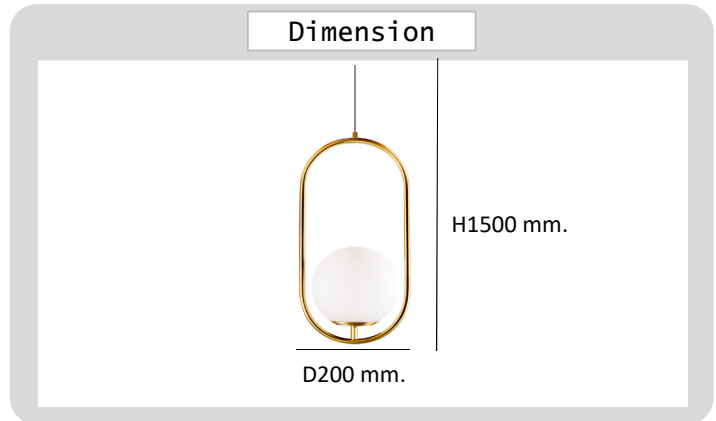

## Specification

PRODUCT CODE	:	PE-247-P903-E27
NAME	:	PENDANT LAMP
BRAND	:	ARTISAN LIGHTING PHUKET
MATERIAL	:	MATAL STEEL ,OPAL GLASS
MATERIAL COLOR	:	GOLD ,OPAL GLASS
INPUT VOLTAGE	:	220V
DIMENSION	:	D200 x L170 x H1500 mm.
LAMP TYPE OPTION	:	E27 x 1
REMARK	:	LED BULB NOT INCLUDED