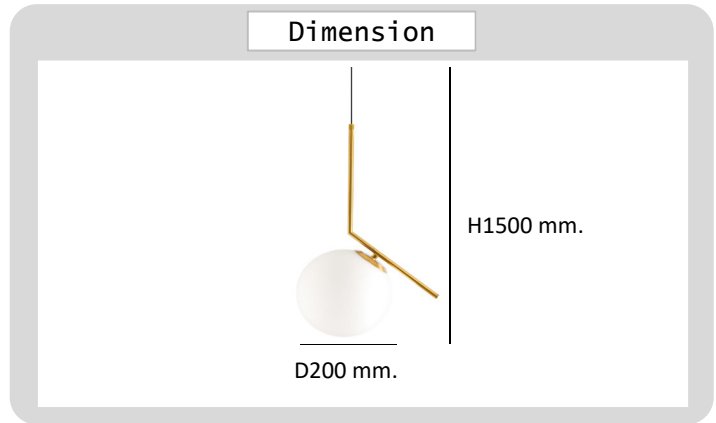

Project : _____

Approve : _____

**Product
Specification**

Product

Specification

PRODUCT CODE	:	PE-247-P901-E27
NAME	:	PENDANT LAMP
BRAND	:	ARTISAN LIGHTING PHUKET
MATERIAL	:	MATAL STEEL ,OPAL GLASS
MATERIAL COLOR	:	GOLD ,OPAL GLASS
INPUT VOLTAGE	:	220V
DIMENSION	:	D200 x H1500mm.
LAMP TYPE OPTION	:	E27 x 1
REMARK	:	LED BULB NOT INCLUDED