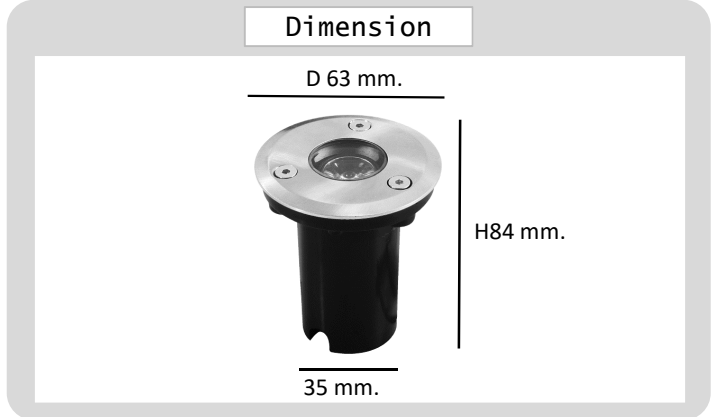

## Specification

PRODUCT CODE	:	IN-247-6642B-1W
NAME	:	IN GROUND UPLIGHT
BRAND	:	ARTISAN LIGHTING PHUKET
MATERIAL	:	STAINLESS   TEMPERED GLASS
MATERIAL COLOR	:	SILVER
LAMP TYPE	:	LED BUILD IN
INPUT VOLTAGE	:	220V
POWER	:	1W
CCT	:	3000K
DIMENSION	:	D63 x 35 x H84 mm.
CUT OUT	:	60 mm.
CRI RATING	:	CRI 80
LUMEN	:	80LM
PERIOD OF USE	:	20,000Hrs
IP RATING	:	IP67
REMARK	:	