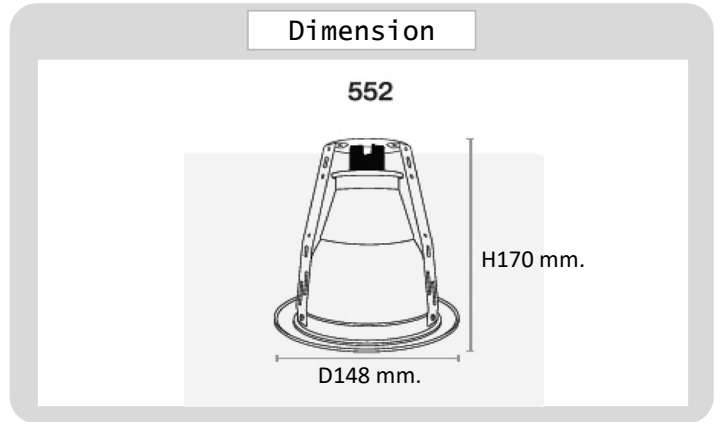

Project : _____

Approve : _____

**Product
Specification**

Product

Specification

PRODUCT CODE	:	DL-247-552E-BK
NAME	:	DOWNLIGHT
BRAND	:	ARTISAN LIGHTING PHUKET
MATERIAL	:	METAL STEEL
MATERIAL COLOR	:	BLACK
INPUT VOLTAGE	:	220V
ADJUSTABLE	:	NO
DIMENSION	:	D148 x 170 mm.
CUT OUT	:	120 mm.
LAMP TYPE OPTION	:	E27x1
REMARK	:	LED BULB NOT INCLUDED