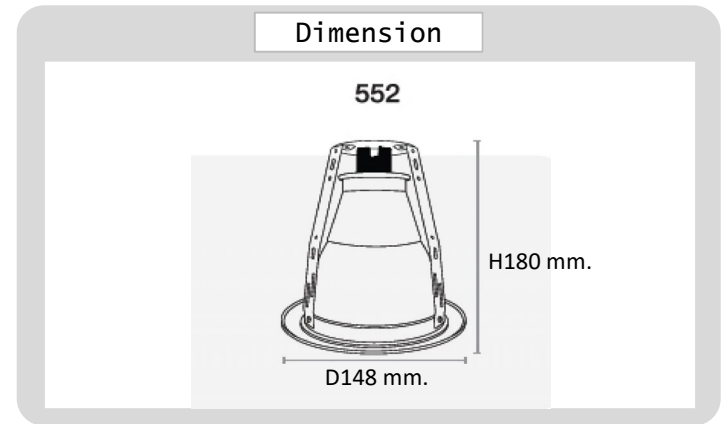

## Specification

PRODUCT CODE	:	DL-247-552ASW-WH
NAME	:	DOWNLIGHT
BRAND	:	ARTISAN LIGHTING PHUKET
MATERIAL	:	METAL STEEL , GLASS , ALUMINIUM REFLECTOR
MATERIAL COLOR	:	WHITE
INPUT VOLTAGE	:	220V
ADJUSTABLE	:	NO
DIMENSION	:	D148 x 180 mm.
CUT OUT	:	120 mm.
LAMP TYPE OPTION	:	E27x1
REMARK	:	LED BULB NOT INCLUDED