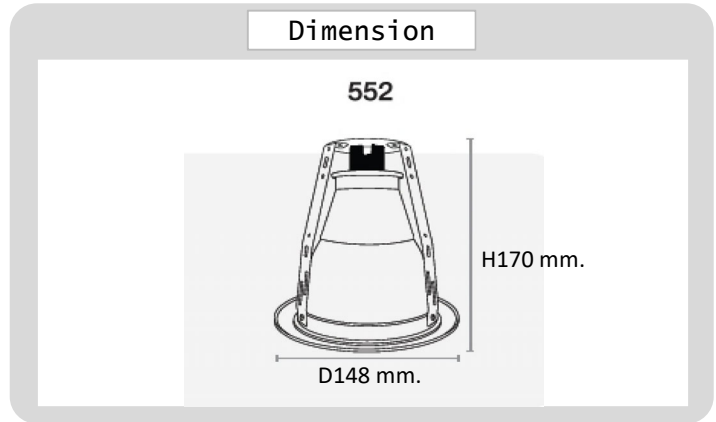

## Specification

PRODUCT CODE	:	DL-247-552-WH
NAME	:	DOWNLIGHT
BRAND	:	ARTISAN LIGHTING PHUKET
MATERIAL	:	METAL STEEL
MATERIAL COLOR	:	WHITE
INPUT VOLTAGE	:	220V
ADJUSTABLE	:	NO
DIMENSION	:	D148 x 170 mm.
CUT OUT	:	120 mm.
LAMP TYPE OPTION	:	E27x1
REMARK	:	LED BULB NOT INCLUDED