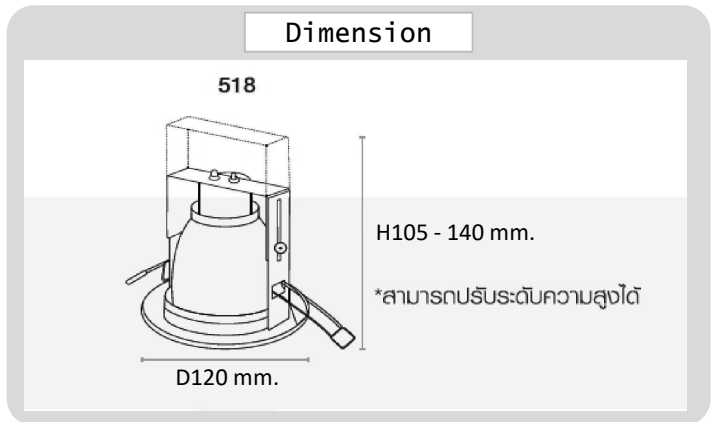

Product

Specification

PRODUCT CODE	:	DL-247-518-WH
NAME	:	DOWNLIGHT
BRAND	:	ARTISAN LIGHTING PHUKET
MATERIAL	:	METAL STEEL
MATERIAL COLOR	:	WHITE
INPUT VOLTAGE	:	220V
ADJUSTABLE	:	NO
DIMENSION	:	D120 x H10.5-14 (Height can be adjusted) mm.
CUT OUT	:	95 mm.
LAMP TYPE OPTION	:	E27x1
REMARK	:	LED BULB NOT INCLUDED