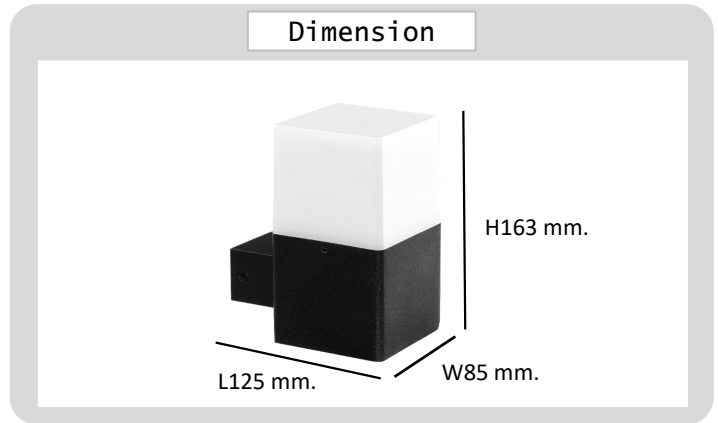

Project : _____

Approve : _____

**Product
Specification**

Product

Specification

PRODUCT CODE	:	WA-247-4020W-E27
NAME	:	OUTDOOR WALL LAMP
BRAND	:	ARTISAN LIGHTING PHUKET
MATERIAL	:	DIE-CAST ALUMINIUM ACRYLIC
FINISHING	:	POWDER COATED BLACK / WHITE
DIMENSION	:	W85 X L125 X H163 mm.
LAMP TYPE OPTION	:	E27 X 1
IP RATING	:	IP44
REMARK	:	LED BULB NOT INCLUDED