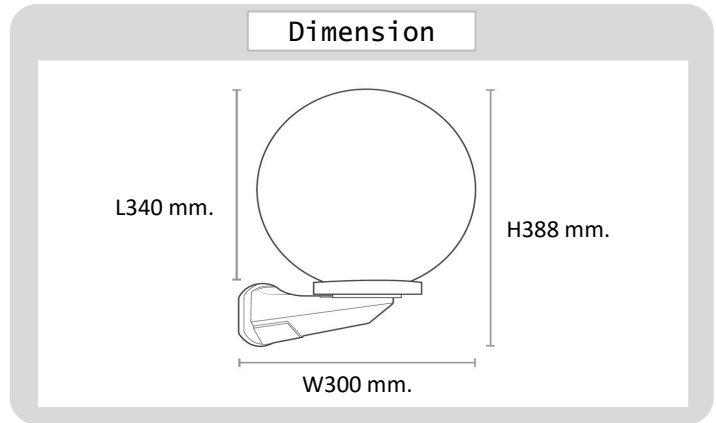

Project : _____

Approve : _____

**Product
Specification**

Product

Specification

PRODUCT CODE	:	WA-247-1801W-12-E27
NAME	:	OUTDOOR WALL LAMP
BRAND	:	ARTISAN LIGHTING PHUKET
MATERIAL	:	PMMA (POLYMETHYL METHACRYLATE)
FINISHING	:	POWDER COATED BLACK / WHITE
DIMENSION	:	W300 X L340 X H388 mm.
LAMP TYPE OPTION	:	E27 X 1
IP RATING	:	IP44
REMARK	:	LED BULB NOT INCLUDED