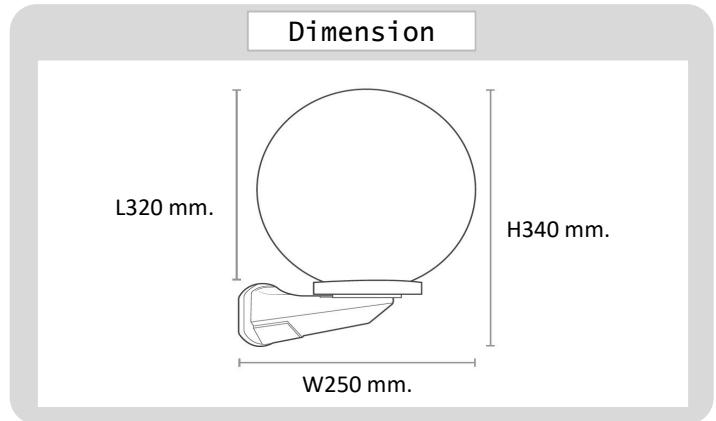

Project : _____

Approve : _____

**Product
Specification**

Product

Specification

PRODUCT CODE	:	WA-247-1801W-10-E27
NAME	:	OUTDOOR WALL LAMP
BRAND	:	ARTISAN LIGHTING PHUKET
MATERIAL	:	PMMA PMMA (POLYMETHYL METHACRYLATE)
FINISHING	:	POWDER COATED BLACK / WHITE
DIMENSION	:	W250 X L320 X H340 mm.
LAMP TYPE OPTION	:	E27 X 1
IP RATING	:	IP44
REMARK	:	LED BULB NOT INCLUDED