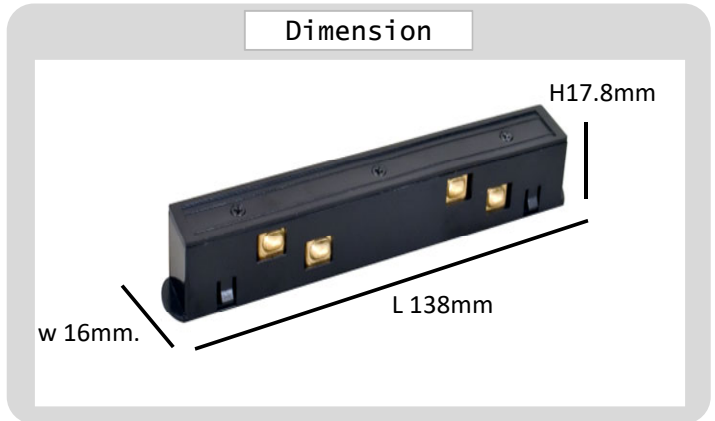

Project : _____
Approve : _____

Product Specification

Product

Specification

PRODUCT CODE : MG-321-20DYT
NAME : THROUGH CONDUCTIVE MODULE CONNECTOR
BRAND : ARTISAN LIGHTING PHUKET
MATERIAL : PC+ RED COPPER
FINISHING : BLACK
INPUT VOLTAGE : DC48V
DIMENSION : W16xL138xH17.8 mm.
REMARK :