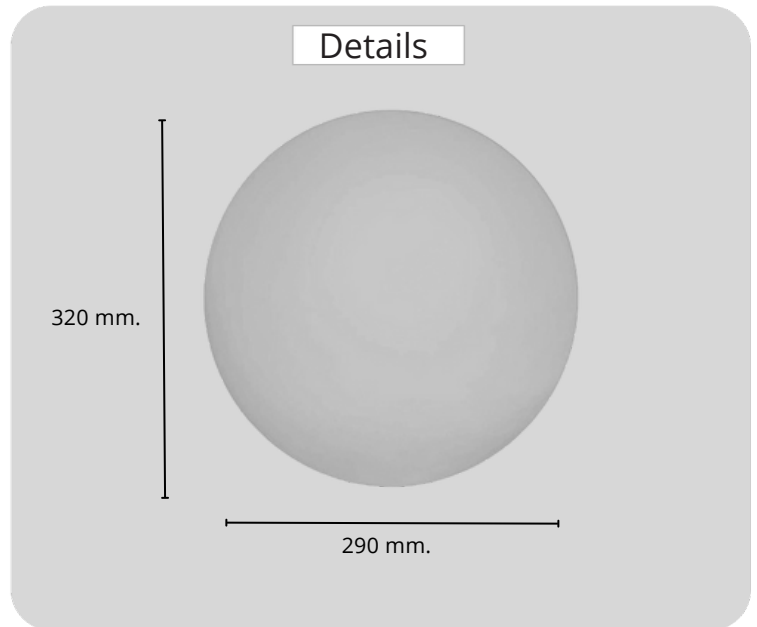

Product

Specification

| | |
|-------------------------|--|
| Product Code | ART-STL-306-CA |
| Product Name | Floor Lamp Outdoor |
| brands | Artisan Lighting Phuket |
| Material | Polyethylene |
| Material Color | White |
| Control Gear | Charger + Remote Controller (Included) |
| Lamp Type | LED built-in |
| Dimmable | Yes |
| CCT | RGB |
| Size Dimension | D200 mm., D300 mm., D400 mm., D500 mm., D600 mm. |
| IP Rating | IP67 |
| Size | D290 x H320 mm. |
| Work Time | 5 to 28 hours |
| Adaptor Input | AC 100-240V 50/60HZ |
| Chaging Time | 4-8 hours |
| Infrared Remote Control | 3 meters |
| Warranty | 1 year |