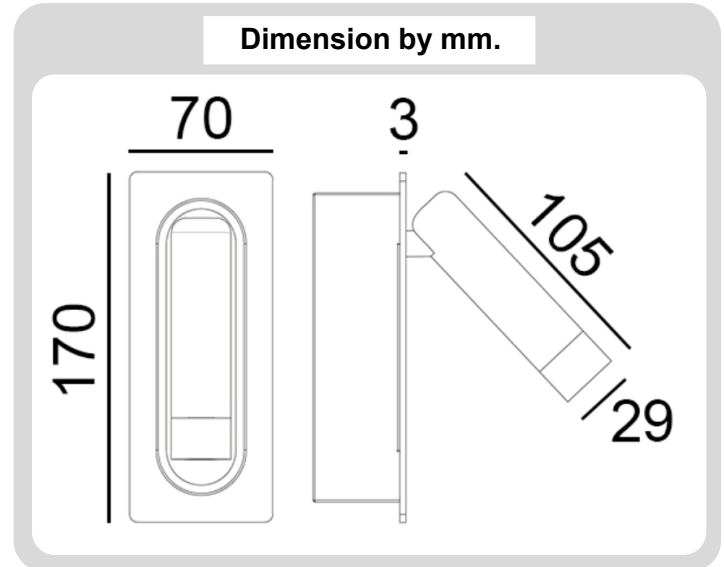

## Specification

CODE	: RD-300-41
NAME	: READING LAMP
BRAND	: ARTISAN LIGHTING PHUKET
MATERIAL	: METAL, DIE-CAST ALUMINUM
FINISHING	: BLACK, WHITE, CHROME, SATIN NICKEL, : BLACK BRONZE, BRUSHED BRASS ETC.
LAMP TYPE	: LED COB CREE
POWER	: 3W, 1-3W OPTIONAL
LED COLOUR	: 2700K, 3000K, 4000K, 5000K
BEAM ANGLE	: 30°, 15°, 38° OPTIONAL
LUMEN	: 120LM
CONTROL GEAR	: LED DRIVER (INCLUDED) UL/SAATUV/CE LISTED
SIZE	: W70xL170 mm.
CUT-OUT	: W55xL150 mm.
INSTALLATION	: RECESSED INTO WALL / HEADBOARD
WARRANTY	: 2 YEARS
REMARK	: