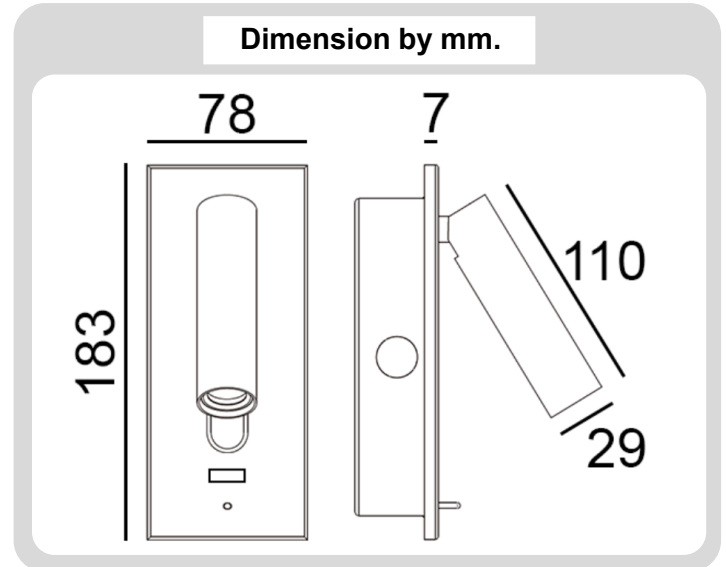

Product

Dimension by mm.

CREE LEDs

Specification

CODE	: RD-300-35-USB
NAME	: READING LAMP
BRAND	: ARTISAN LIGHTING PHUKET
MATERIAL	: METAL, DIE-CAST ALUMINUM
FINISHING	: BLACK, WHITE, CHROME, SATIN NICKEL, : BLACK BRONZE, BRUSHED BRASS ETC.
LAMP TYPE	: LED COB CREE
POWER	: 3W, 1-3W OPTIONAL
LED COLOUR	: 2700K, 3000K, 4000K, 5000K
BEAM ANGLE	: 30°, 15°, 38° OPTIONAL
LUMEN	: 120LM
CONTROL GEAR	: LED DRIVER (INCLUDED) UL/SAATUV/CE LISTED
USB OUTLET	: 5V 2.1A FAST CHARGER
SIZE	: 78xH183 mm.
CUT-OUT	: 55xH155 mm.
INSTALLATION	: RECESSED INTO WALL / HEADBOARD
WARRANTY	: 2 YEARS
REMARK	: