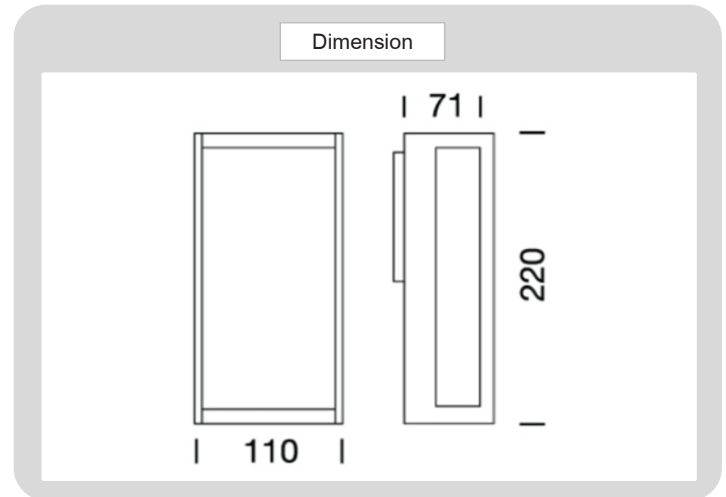

Product

Specification

HOUSING DETAILS

PRODUCT CODE	:	WA-360-LD1930
NAME	:	WALL LAMP OUTDOOR
BRAND	:	ARTISAN LIGHTING PHUKET
MATERIAL	:	ALUMINUM, POLYETHYLENE
FINISHING	:	BLACK, DARK GREY
DIMENSION	:	175 X 90 X 29 mm
MOUNTING DETAILS	:	SURFACE MOUNTING