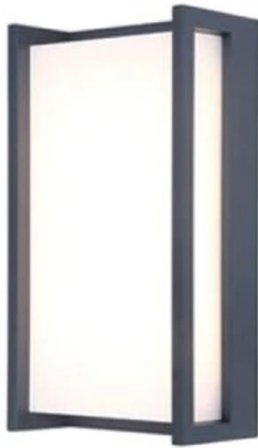

Product

Specification

HOUSING DETAILS

PRODUCT CODE	:	WA-360-LD1930
NAME	:	WALL LAMP OUTDOOR
BRAND	:	ARTISAN LIGHTING PHUKET
MATERIAL	:	ALUMINUM, POLYETHYLENE
FINISHING	:	BLACK, DARK GREY
DIMENSION	:	175 X 90 X 29 mm
MOUNTING DETAILS	:	SURFACE MOUNTING