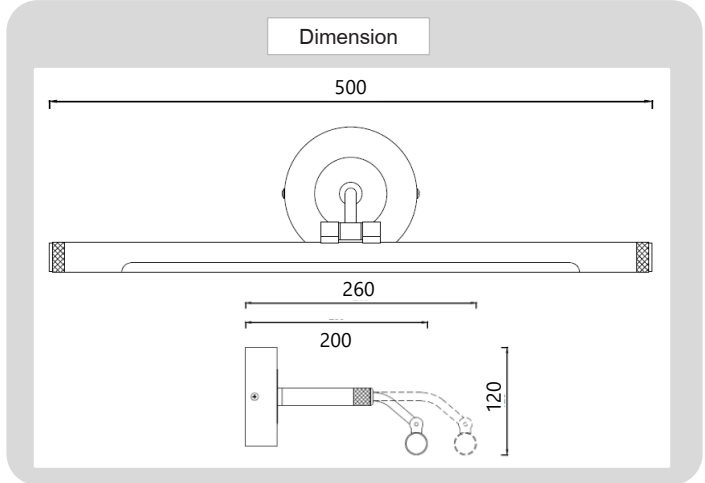

Product

**IP44
RATING**

Specification

HOUSING DETAILS

PRODUCT CODE	:	WA-326-WT158
NAME	:	PICTURE SERIES LAMP
BRAND	:	ARTISAN LIGHTING PHUKET
MATERIAL	:	METAL, OPAL ACRYLIC
COLOUR	:	BLACK ROSE GOLD
LAMP TYPE	:	8W LED SMD 2835
CONTROL GEAR	:	LED DRIVER INCLUDED
LED COLOUR	:	2700K, 3000K, 4000K
DIMENSION	:	500X260X120 mm.
IP RATING	:	IP44
REMARK	:	