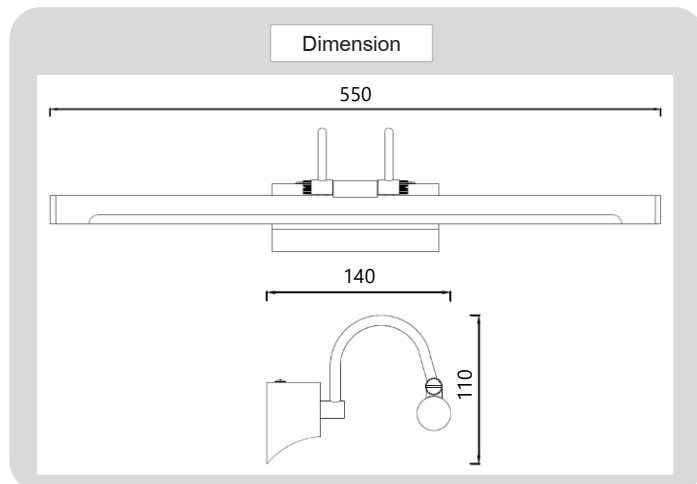

Product

IP44
RATING

Specification

HOUSING DETAILS

PRODUCT CODE	:	WA-326-WT150
NAME	:	PICTURE SERIES LAMP
BRAND	:	ARTISAN LIGHTING PHUKET
MATERIAL	:	METAL, OPAL ACRYLIC
COLOUR	:	BLACK, BRONZE, BRASS, SATIN, CHROME
LAMP TYPE	:	8W LED SMD 2835
CONTROL GEAR	:	LED DRIVER INCLUDED
LED COLOUR	:	2700K, 3000K, 4000K
DIMENSION	:	550X140X110 mm.
IP RATING	:	IP44
REMARK	:	